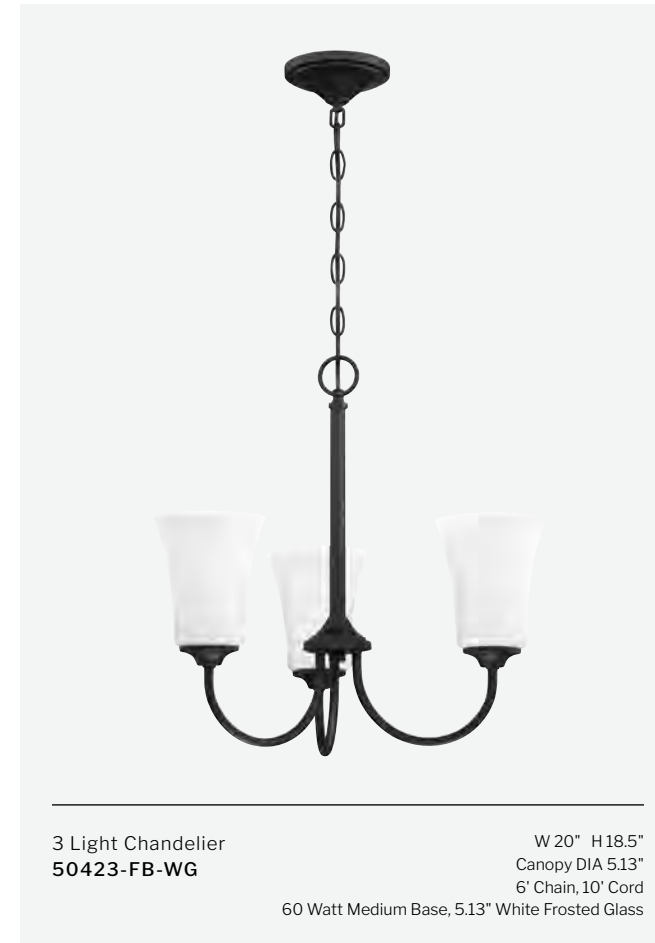

5 Light Chandelier
50425-BNK

W 23" H 22"
Canopy DIA 5.13"
6" Chain, 10' Cord
60 Watt Medium Base, 5.13" Clear Seeded Glass

FEATURES

- Available in Clear Seeded Glass or White Frosted Glass
Add -WG to end of Model Number to Order White Frosted Glass
- Additional 12" Downrods Available
Order 504-DOWNROD-XX
- Chandeliers, Convertible, & Mini Pendant are Indoor Rated
Wall Sconce & Vanities are Damp Rated

FINISHES

BRUSHED POLISHED
NICKEL

FLAT BLACK

3 Light Chandelier
50423-FB-WG

W 20" H 18.5"
Canopy DIA 5.13"
6" Chain, 10' Cord
60 Watt Medium Base, 5.13" White Frosted Glass

2 Light Convertible
50452-BNK-WG

W 13" H 15"
Canopy DIA 5.13"
6" Chain, 10' Cord
60 Watt Medium Base
13" White Frosted Glass

1 Light Mini Pendant
50491-FB

W 5.13" H 7.75"
Canopy DIA 5.13"
10' Cord
1 x 6" & 3 x 12" Downrods
60 Watt Medium Base
5.13" Clear Seeded Glass

1 Light Wall Sconce
50401-FB-WG

W 5.13" H 9.5" E 7"
Backplate DIA 4.75"
60 Watt Medium Base
5.13" White Frosted Glass

DAMP RATED

2 Light Vanity
50402-BNK

W 18" H 9.5" E 7"
Backplate W 18" H 4.63"
60 Watt Medium Base
5.13" Clear Seeded Glass

DAMP RATED

3 Light Vanity
50403-FB

W 24" H 9.5" E 7"
Backplate W 24" H 4.63"
60 Watt Medium Base
5.13" Clear Seeded Glass