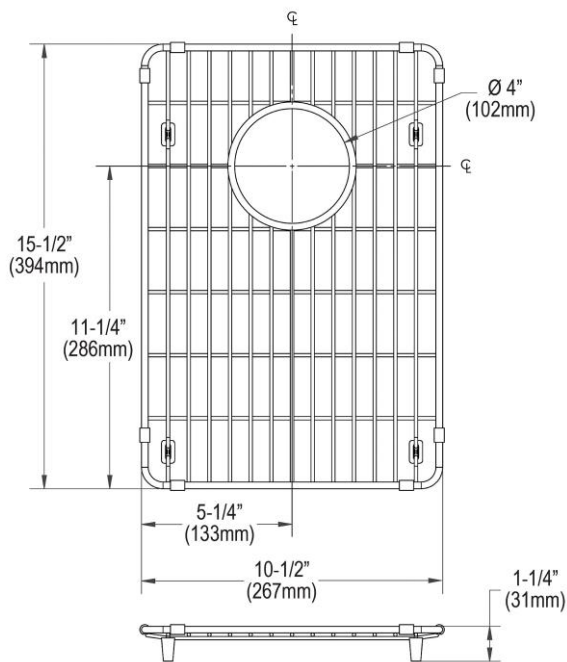

A Century of Tradition and Quality.

For more than 100 years, Elkay has been making innovative products and providing exceptional customer care. We take pride in offering plumbing products that make life easier, inspire change and leave the world a better place.

[Clean and Care Manual (PDF)](#)

[Clean and Care Manual (PDF)](#)

[Warranty (PDF)](#)