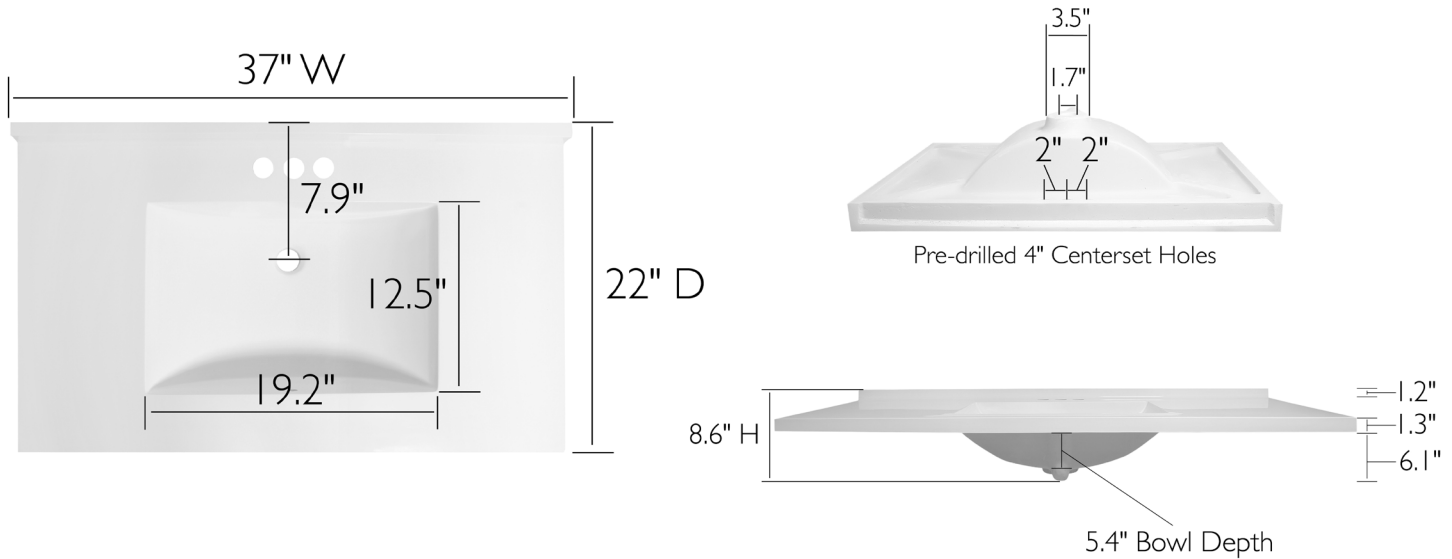

# 37" Camilla II Cultured Marble Vanity Top Solid White

## SPECIFICATIONS

<b>MATERIAL:</b>	Cultured Marble
<b>ASSEMBLED DIMENSIONS:</b>	8.6" H x 37" L x 22" D
<b>ASSEMBLED WEIGHT:</b>	36.15 lbs.
<b>FAUCET TYPE:</b>	Lav Centerset
<b>NUMBER OF MOUNTING HOLES:</b>	3
<b>BOWL MATERIAL:</b>	Cultured Marble
<b>BACK SPLASH INCLUDED:</b>	Yes
<b>COLOR:</b>	Solid White
<b>NUMBER OF BOWLS:</b>	1
<b>BOWL DIMENSIONS:</b>	5.4" H x 19.2" L x 12.5" D
<b>BOWL SHAPE:</b>	Rectangle
<b>SINK THICKNESS:</b>	1.3"
<b>MOUNTING TYPE:</b>	Surface
<b>OVERFLOW HOLE:</b>	Yes
<b>TOOLS NEEDED FOR INSTALLATION:</b>	100% Silicone