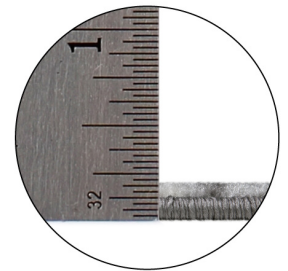

Cirrido Indoor/Outdoor Area Rug 7'10" x 10'

Gray

0.2" Thick

**SPECIFICATIONS**

<b>MATERIAL:</b>	Polypropylene	<b>CONSTRUCTION:</b>	Machine Made
<b>BACKING MATERIAL:</b>	Polypropylene	<b>CONSTRUCTION TECHNIQUE:</b>	Power Loom
<b>INDOOR/OUTDOOR:</b>	Indoor/Outdoor Use	<b>REMOVABLE BACKING:</b>	No
<b>SHAPE:</b>	Rectangle	<b>NON-SLIP BACKING:</b>	No
<b>COLOR:</b>	Gray	<b>WATER RESISTANT:</b>	Yes
<b>ASSEMBLED DIMENSIONS:</b>	0.2" H x 7'10" W x 10' L	<b>SAFE FOR HEATED FLOORS:</b>	No
<b>ASSEMBLED WEIGHT:</b>	19.37 lbs.	<b>FLAME RETARDANT:</b>	No
<b>PILE HEIGHT:</b>	0.2"	<b>ANTI-MICROBIAL:</b>	No
<b>PILE HEIGHT VARIATION:</b>	Yes		
<b>RUG FRINGE OR TASSLE:</b>	No		
<b>MACHINE WASHABLE:</b>	No		
<b>RUG PAD RECOMMENDED:</b>	Yes		