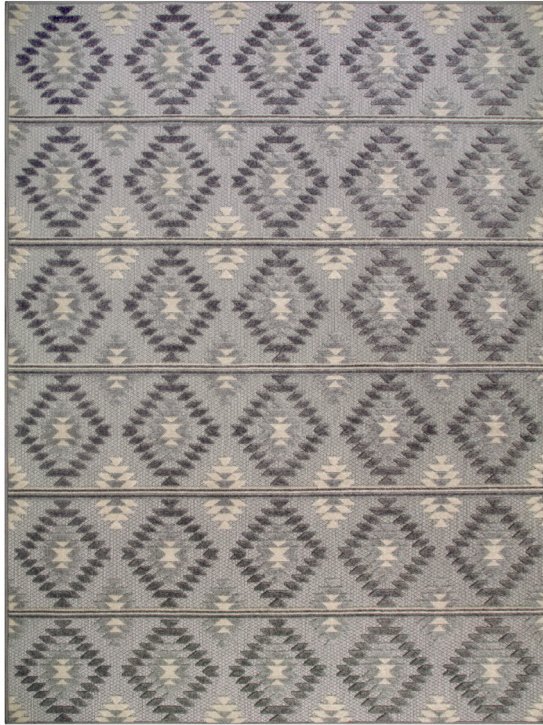

Cirrido Indoor/Outdoor Area Rug 7'10" x 10'

Gray

0.2" Thick

**SPECIFICATIONS**

<b>MATERIAL:</b>	Polypropylene	<b>CONSTRUCTION:</b>	Machine Made
<b>BACKING MATERIAL:</b>	Polypropylene	<b>CONSTRUCTION TECHNIQUE:</b>	Power Loom
<b>INDOOR/OUTDOOR:</b>	Indoor/Outdoor Use	<b>REMOVABLE BACKING:</b>	No
<b>SHAPE:</b>	Rectangle	<b>NON-SLIP BACKING:</b>	No
<b>COLOR:</b>	Gray	<b>WATER RESISTANT:</b>	Yes
<b>ASSEMBLED DIMENSIONS:</b>	0.2" H x 7'10" W x 10' L	<b>SAFE FOR HEATED FLOORS:</b>	No
<b>ASSEMBLED WEIGHT:</b>	19.37 lbs.	<b>FLAME RETARDANT:</b>	No
<b>PILE HEIGHT:</b>	0.2"	<b>ANTI-MICROBIAL:</b>	No
<b>PILE HEIGHT VARIATION:</b>	Yes		
<b>RUG FRINGE OR TASSLE:</b>	No		
<b>MACHINE WASHABLE:</b>	No		
<b>RUG PAD RECOMMENDED:</b>	Yes		