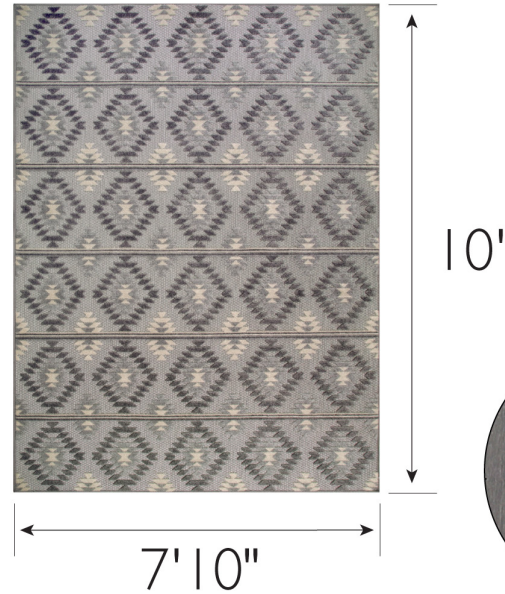

Cirrido Indoor/Outdoor Area Rug 7'10" x 10'

Gray

0.2" Thick

**SPECIFICATIONS**

<b>MATERIAL:</b>	Polypropylene	<b>CONSTRUCTION:</b>	Machine Made
<b>BACKING MATERIAL:</b>	Polypropylene	<b>CONSTRUCTION TECHNIQUE:</b>	Power Loom
<b>INDOOR/OUTDOOR:</b>	Indoor/Outdoor Use	<b>REMOVABLE BACKING:</b>	No
<b>SHAPE:</b>	Rectangle	<b>NON-SLIP BACKING:</b>	No
<b>COLOR:</b>	Gray	<b>WATER RESISTANT:</b>	Yes
<b>ASSEMBLED DIMENSIONS:</b>	0.2" H x 7'10" W x 10' L	<b>SAFE FOR HEATED FLOORS:</b>	No
<b>ASSEMBLED WEIGHT:</b>	19.37 lbs.	<b>FLAME RETARDANT:</b>	No
<b>PILE HEIGHT:</b>	0.2"	<b>ANTI-MICROBIAL:</b>	No
<b>PILE HEIGHT VARIATION:</b>	Yes		
<b>RUG FRINGE OR TASSLE:</b>	No		
<b>MACHINE WASHABLE:</b>	No		
<b>RUG PAD RECOMMENDED:</b>	Yes		