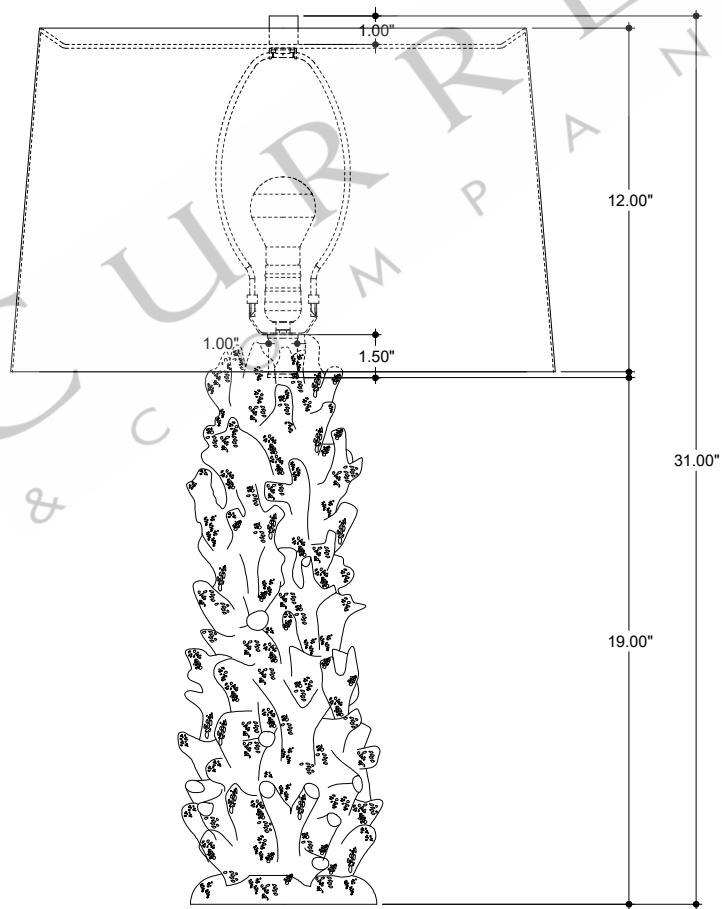

- 19.00" DIA. BOTTOM SHADE
- 17.00" DIA. TOP SHADE
- 6.50" DIA. BODY
- 1.00" DIA. FINIAL

TOP VIEW

FRONT VIEW