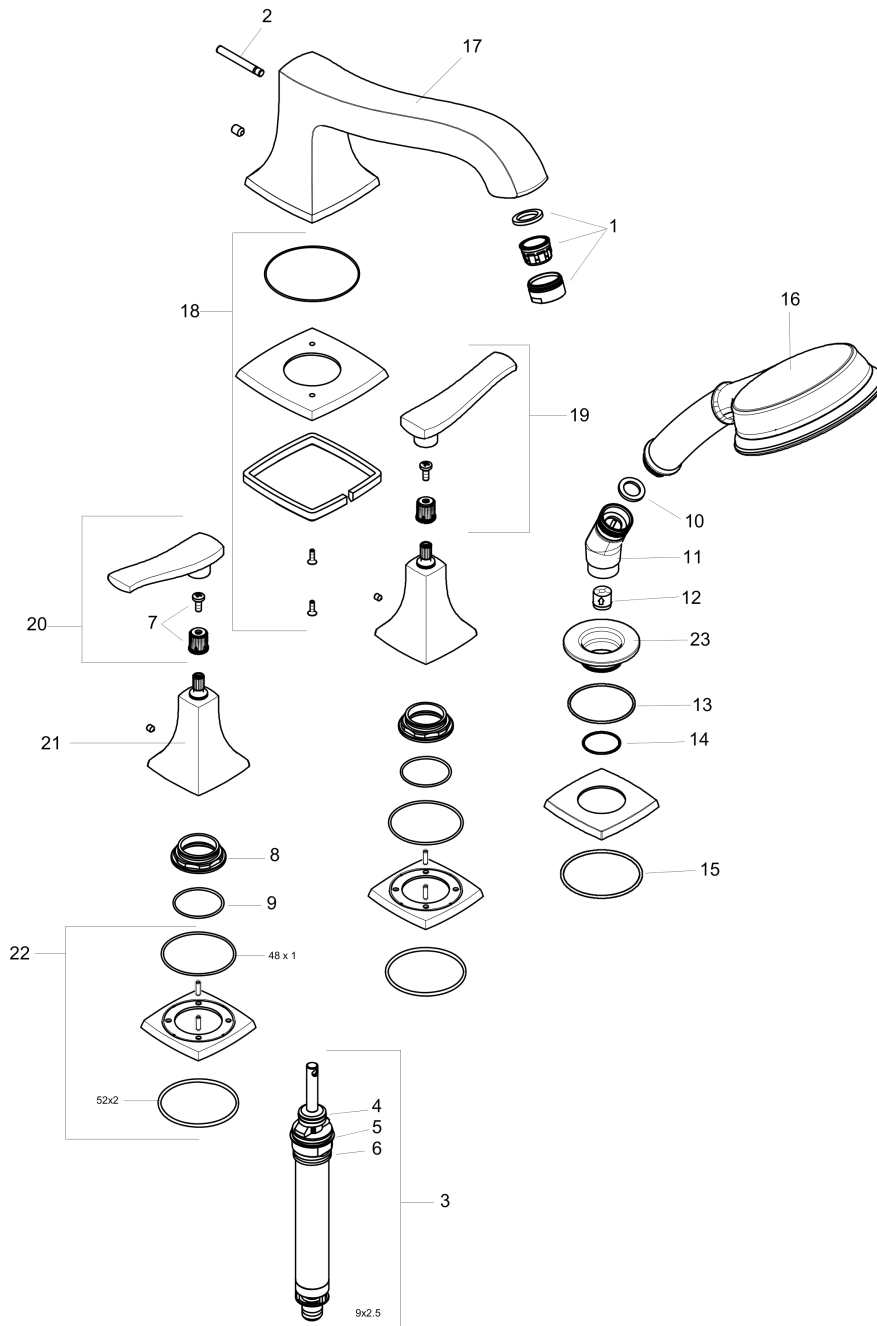

Metropol Classic
4-Hole Roman Tub Set Trim with Lever Handles and 1.8 GPM Handshower
 Finishes : **chrome** Part no. : **31441001**

Description

Features

- Flow: 5.34 GPM (20.2 L/Min)
- 90° ceramic valves
- Integrated double backflow prevention

Item details

List Price \$ 863.00

Technology

Compliance

Product image

Scale drawing

Metropol Classic
4-Hole Roman Tub Set Trim with Lever Handles and 1.8 GPM Handshower
 Finishes : **chrome** Part no. : **31441001**

Exploded drawing

Year of production: >01/19

Metropol Classic

4-Hole Roman Tub Set Trim with Lever Handles and 1.8 GPM Handshower

Finishes : **chrome** Part no. : **31441001**

Spare parts list

Year of production: >01/19

Pos.	Description	Part no.	Price	PU
1	aerator M24x1 (30 l/min)	96512000	-	1
2	diverter knob	98707000	-	1
3	selector assy	96775000	-	1
4	O-Ring 14x2,5	98189000	-	1
5	O-Ring 23x2,5	98183000	-	1
6	O-Ring 22x2	98185000	-	1
7	handle fixing set	98932000	-	1
8	nut	92943000	-	1
9	O-ring 32x1,5	92936000	-	1
10	seal	98058000	-	1
11	shower holder	28071000	-	1
12	set of non return valves DW 15	94074000	-	1
13	O-ring 43x1,5	98148000	-	1
14	O-ring 24x1	92953000	-	1
15	O-ring 52x2	92952000	-	1
16	handshower	04753000	-	1
17	spout cpl.	92939000	-	1
18	escutcheon for spout	92946000	-	1
19	handle for cold water	92822000	-	1
20	handle for hot water	92821000	-	1
21	escutcheon for handle	92824000	-	1
22	escutcheon for handle	92945000	-	1
23	escutcheon Ø 52 mm	92951000	-	1