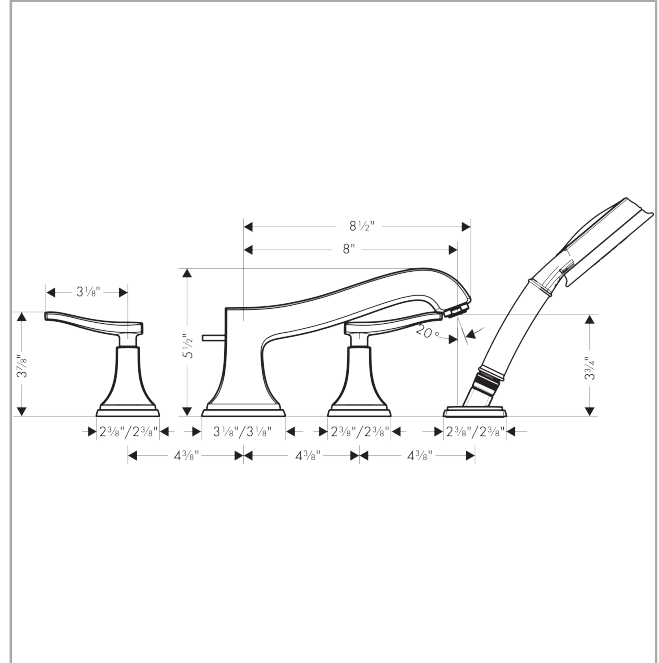

Metropol Classic
4-Hole Roman Tub Set Trim with Lever Handles and 1.8 GPM Handshower
 Finishes : **chrome** Part no. : **31441001**

Description

Features

- Flow: 5.34 GPM (20.2 L/Min)
- 90° ceramic valves
- Integrated double backflow prevention

Item details

List Price \$ 863.00

Technology

Compliance

Product image

Scale drawing

Metropol Classic
4-Hole Roman Tub Set Trim with Lever Handles and 1.8 GPM Handshower
 Finishes : **chrome** Part no. : **31441001**

Exploded drawing

Year of production: >01/19

Metropol Classic

4-Hole Roman Tub Set Trim with Lever Handles and 1.8 GPM Handshower

Finishes : **chrome** Part no. : **31441001**

Spare parts list

Year of production: >01/19

Pos.	Description	Part no.	Price	PU
1	aerator M24x1 (30 l/min)	96512000	-	1
2	diverter knob	98707000	-	1
3	selector assy	96775000	-	1
4	O-Ring 14x2,5	98189000	-	1
5	O-Ring 23x2,5	98183000	-	1
6	O-Ring 22x2	98185000	-	1
7	handle fixing set	98932000	-	1
8	nut	92943000	-	1
9	O-ring 32x1,5	92936000	-	1
10	seal	98058000	-	1
11	shower holder	28071000	-	1
12	set of non return valves DW 15	94074000	-	1
13	O-ring 43x1,5	98148000	-	1
14	O-ring 24x1	92953000	-	1
15	O-ring 52x2	92952000	-	1
16	handshower	04753000	-	1
17	spout cpl.	92939000	-	1
18	escutcheon for spout	92946000	-	1
19	handle for cold water	92822000	-	1
20	handle for hot water	92821000	-	1
21	escutcheon for handle	92824000	-	1
22	escutcheon for handle	92945000	-	1
23	escutcheon Ø 52 mm	92951000	-	1