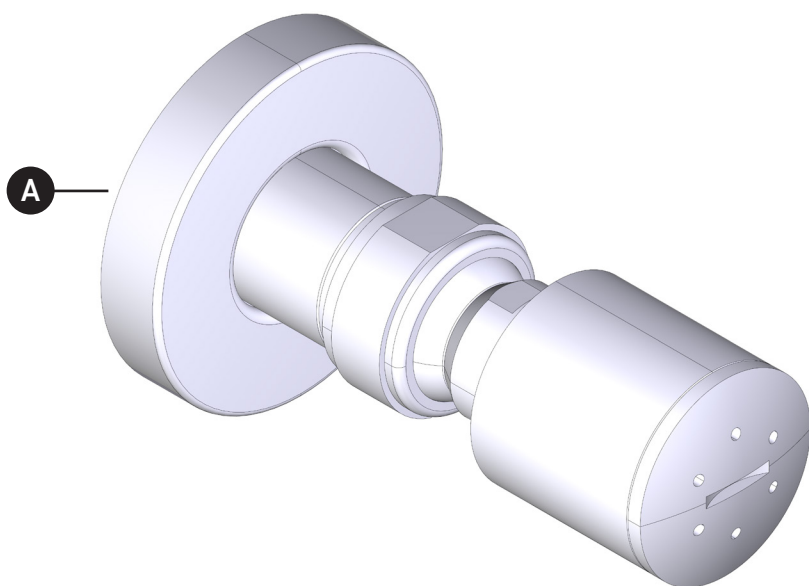

ILLUSTRATED PARTS

ORDER BY PART NUMBER

0326BS1

Body Spray with
Round Escutcheon

ID	Kit Number	Finish
A	WROS0023APC	All Polished Chrome
	WROS0023FB	French Brass
	WROS0023GM (1565)	Gun Metal
	WROS0023MB	Matte Black
	WROS0023PN	Polished Nickel
	WROS0023SG	Satin Gold
	WROS0023STN	Satin Nickel
	WROS0023SUB	Satin Unlacquered Brass
	WROS0023TCB	Tuscan Brass
	WROS0023ULB	Unlacquered Brass

ONTARIO
houseofrohl.ca/support
1-800-287-5354

Riobel

PERRIN & ROWE
LONDON

victoria ⊕ albert®

ROHL

ILLUSTRATIONS DES PIÈCES

VEUILLEZ EFFECTUER VOTRE COMMANDE
PAR NO DE RÉFÉRENCE

0326BS1
Jet Corporel avec
Rosace Ronde