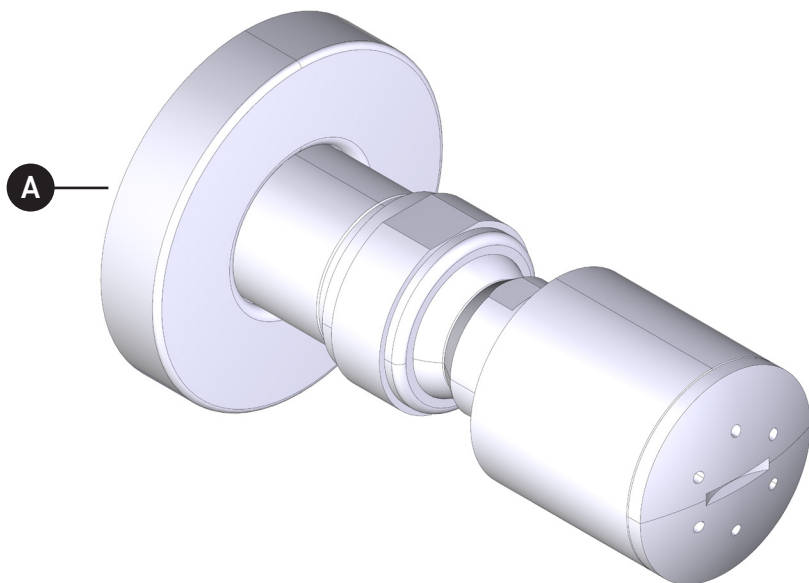

ILLUSTRATED PARTS

ORDER BY PART NUMBER

0326BS1

Body Spray with
Round Escutcheon

ID	Kit Number	Finish
A	WROS0023APC	All Polished Chrome
	WROS0023FB	French Brass
	WROS0023GM (1565)	Gun Metal
	WROS0023MB	Matte Black
	WROS0023PN	Polished Nickel
	WROS0023SG	Satin Gold
	WROS0023STN	Satin Nickel
	WROS0023SUB	Satin Unlacquered Brass
	WROS0023TCB	Tuscan Brass
	WROS0023ULB	Unlacquered Brass

ONTARIO
houseofrohl.ca/support
1-800-287-5354

Riobel

PERRIN & ROWE
LONDON

victoria ⊕ albert®

ROHL

ILLUSTRATIONS DES PIÈCES

VEUILLEZ EFFECTUER VOTRE COMMANDE
PAR NO DE RÉFÉRENCE

0326BS1
Jet Corporel avec
Rosace Ronde