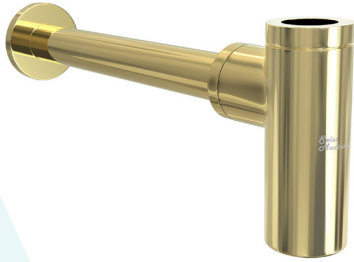

## Bottle Trap Drain

SM-BT01G

### Features:

- Durable brass
- Adjustable outlet pipe
- Removable trap plug

### Colors & Finishes:

- Chrome: SM-BT01C
- Gold: SM-BT01G
- Matte Black: SM-BT01MB
- Matte White: SM-BT01MW

### Specifications:

- N.W: 1.32 lb.
- L: 13" x W: 2" x H: 5 1/4"