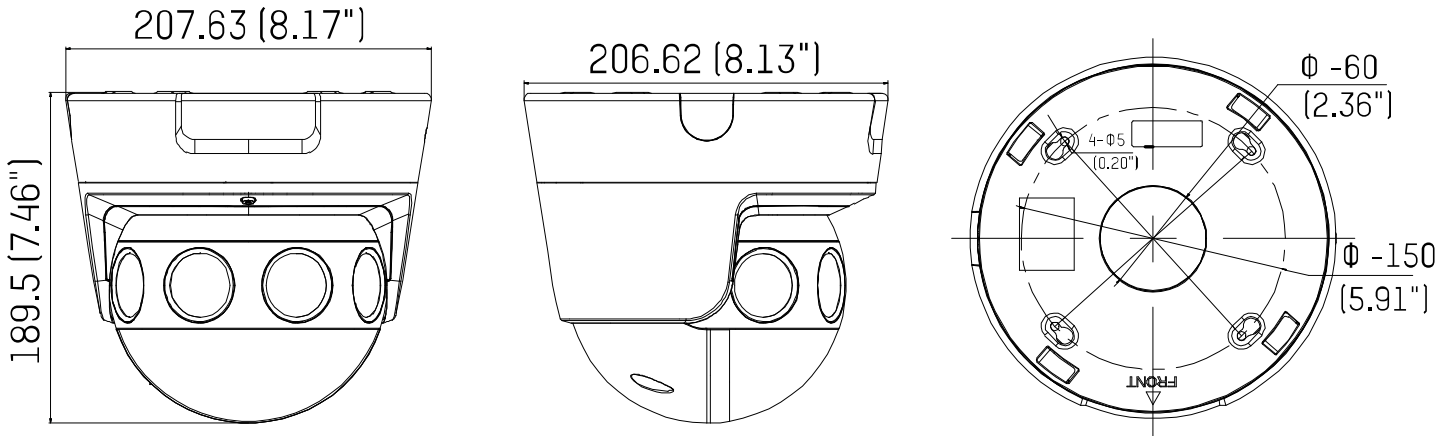

Dimensions

Unit: mm

Accessories

NOT INCLUDED		INCLUDED
WMP-L Wall Mount	CPM-S Pendant Mount	Pendant Cap