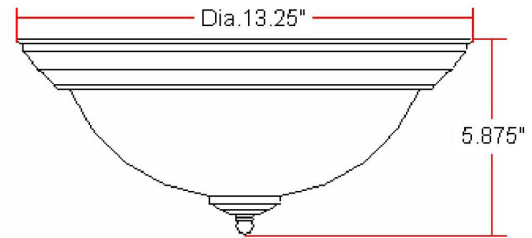

Millbridge 2-Light Flush Mount Ceiling Light

Oil Rubbed Bronze

SPECIFICATIONS

MOUNTING:	Flush Mount	LED BRIGHTNESS (LUMENS):	N/A
SLOPED CEILING ADAPTABLE:	No	LED COLOR CORRELATED TEMPERATURE (CCT):	N/A
LAMP TYPE 1:	Maximum 60W Medium Base Bulb	LED COLOR RENDERING INDEX (CRI):	N/A
BULB INCLUDED:	No	LED EFFICACY:	N/A
WATTS PER BULB:	60W	LED AVERAGE RATED LIFE:	N/A
TOTAL WATTAGE:	120W	ENERGY EFFICIENT:	No
DIMMABLE:	Yes	LIGHTING AMPS:	N/A
MATERIAL CONSTRUCTION:	Steel	VOLTAGE:	120V
ASSEMBLED DIMENSIONS:	5.88" H x 13.25" L x 13.25" D		
WEIGHT:	4.14 lbs.		
BACKPLATE DIMENSIONS:	N/A		
CANOPY/PLATE DIMENSIONS:	N/A		
GLASS/SHADE DIMENSIONS:	3.9" H x 10" L x 10" D		
GLASS/SHADE MATERIAL:	Glass		
GLASS/SHADE TYPE:	Alabaster		
GLASS/SHADE COLOR:	White		