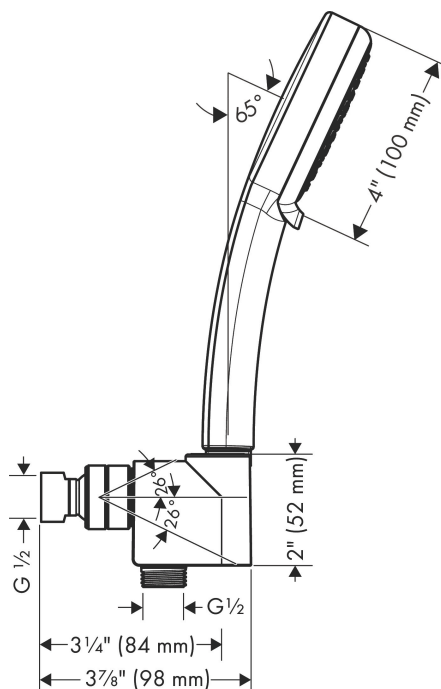

Brand	hansgrohe
Art. Name	<b>Croma 100</b> Handshower Set 3-Jet, 2.5 GPM
Art. Nr.	04943820
Surface	brushed nickel
Pos.	1

## Product Picture

## Drawing

## Features

- Consists of: Handshower holder, Handshower, Handshower hose
- Flow: 2.5 GPM (9.5 L/Min)
- wall supports of plastic