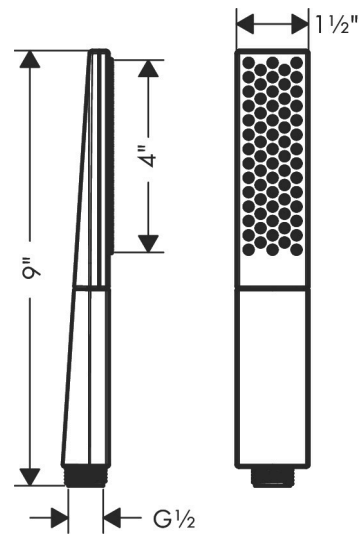

Brand hansgrohe
Art. Name **Rainfinity**
Art. Nr. 26863001
Surface chrome
Pos. 1

Product Picture

Drawing

Technology

Features

- Spray modes: PowderRain
- Spray face surface: graphite

Design Awards