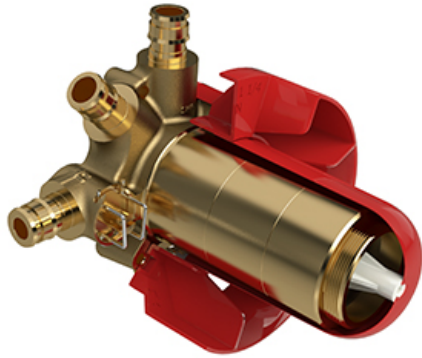

### Customer Service

Ontario, West Canada : 888-287-5354 Quebec, Maritimes, United States : 866-473-8442

2020.11.23

3-way Type T/P coaxial valve rough without cartridge  
 EXPANSION PEX  
**R45-EX**