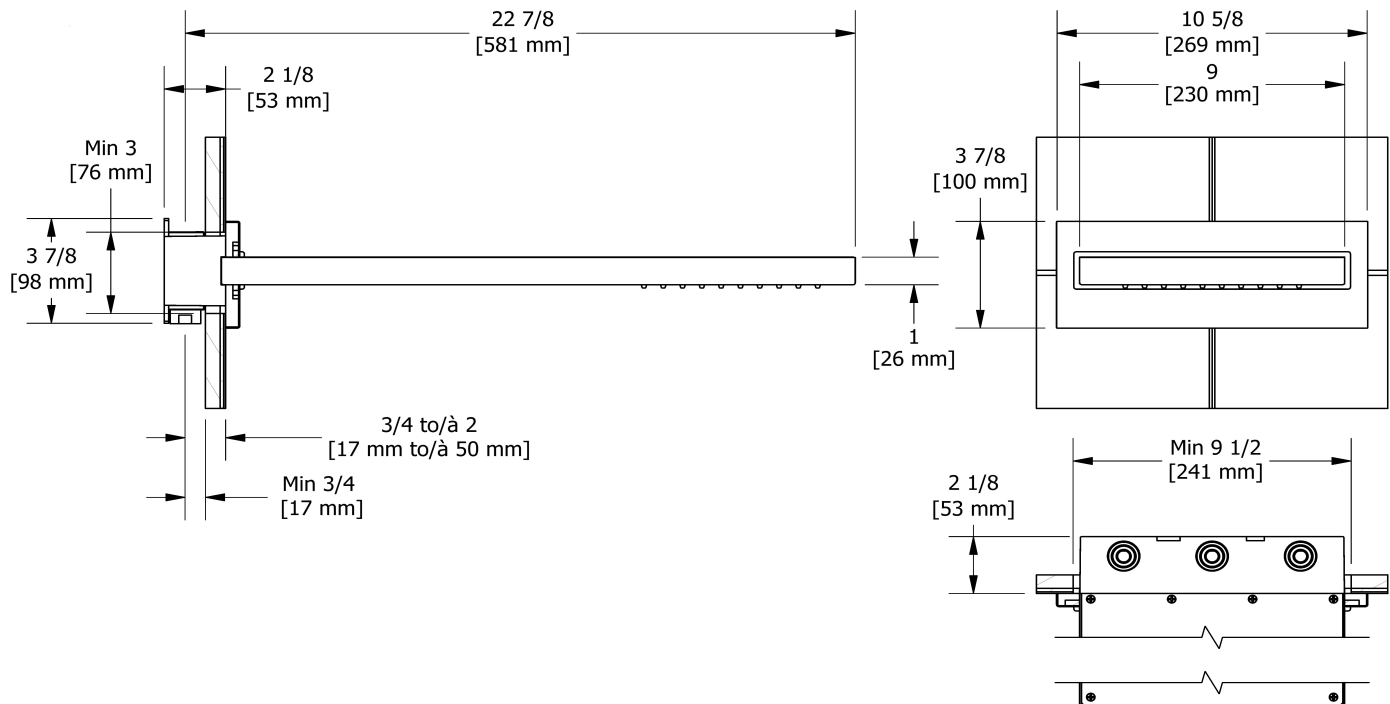

Certifications

- CSA B125.1
- ASME A112.18.1
- CMR248 Approval

UPC®