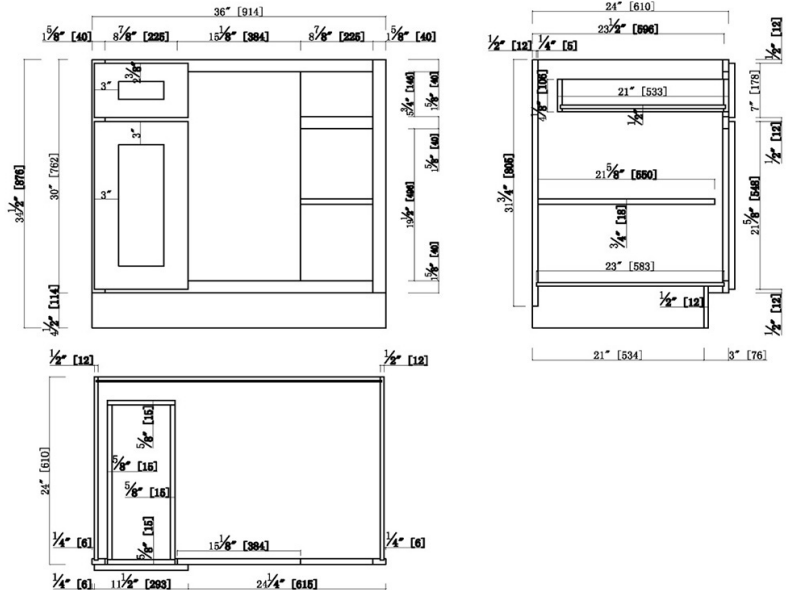

## Brookings Unassembled Shaker Blind Base Kitchen Cabinet 36x34.5x24 Espresso

### SPECIFICATIONS

<b>MATERIAL CONSTRUCTION:</b>	Wood	<b>NUMBER OF SHELVES:</b>	1
<b>WOOD SPECIES:</b>	Maple	<b>SHELF STYLE:</b>	Flat
<b>ASSEMBLED DIMENSIONS:</b>	34.5" H x 36" L x 24" D	<b>ADJUSTIBLE SHELVES:</b>	Yes
<b>ASSEMBLED WEIGHT:</b>	70.01 lbs.	<b>SHELF ADJUSTIBILITY INCREMENTS:</b>	2.5"
<b>KITCHEN CABINET TYPE:</b>	Base	<b>SHELF DIMENSIONS:</b>	34.5" W x 10.25" D
<b>MOUNTING TYPE:</b>	Floor Mount	<b>SHELF THICKNESS:</b>	0.75"
<b>CONSTRUCTION TYPE:</b>	Face Frame	<b>SHELF MATERIAL:</b>	Plywood
<b>HINGE STYLE:</b>	Soft Close	<b>FACE FRAME MATERIAL:</b>	Solid Maple
<b>DOOR STYLE:</b>	1 Wood shaker door, reversible	<b>SIDES MATERIAL:</b>	Plywood
<b>DRAWER DIMENSIONS 1:</b>	4.17" H x 21" L x 8.3" D	<b>BOTTOM MATERIAL:</b>	Plywood
<b>DRAWER DIMENSIONS 2:</b>	N/A	<b>BACK PANEL MATERIAL:</b>	Plywood
<b>DRAWER DIMENSIONS 3:</b>	N/A	<b>BACK BRACE MATERIAL:</b>	Wood
<b>DWR BOX MATERIAL:</b>	SOLID WOOD	<b>TOE KICK INSET WIDTH:</b>	3"
<b>DWR CONSTRUCTION:</b>	Dove Tail	<b>TOOLS NEEDED FOR INSTALLATION:</b>	Phillips Screwdriver Mallet Wood Glue
<b>DWR GLIDE:</b>	Dove Tail	<b>FASTENER TYPE:</b>	Wood Screw
<b>FAKE DWR QTY:</b>	0		
<b>FAKE DWR LOCATION:</b>	N/A		
<b>WARRANTY:</b>	1-Year limited warranty		
<b>LEGAL FOR SALE IN CALIFORNIA:</b>	Yes		
<b>CARB COMPLIANT:</b>	CARB Phase 2		
<b>TSCA TITLE IV COMPLIANT:</b>	Yes		