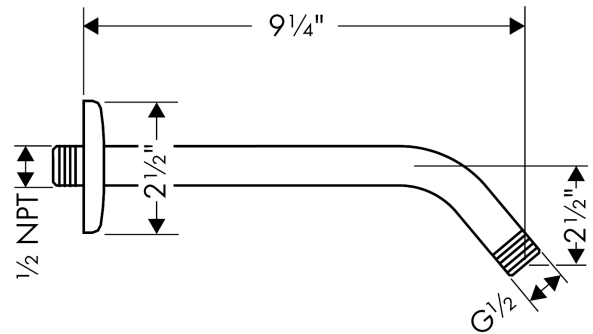

Showerarm Standard 9"

Finishes : **chrome** Part no. : **04186003**

Description

Features

- Brass
- 1/2" NPT
- Escutcheon, Showerarm

Item details

List Price \$ 80.00

Compliance

Product image

Scale drawing

Showerarm Standard 9"

Finishes : **chrome** Part no. : **04186003**

Exploded drawing

Year of production: >01/09

Showerarm Standard 9"

Finishes : **chrome** Part no. : **04186003**

Spare parts list

Year of production: >**01/09**

Pos.	Description	Part no.	Price	PU
1	escutcheon Ø 64 mm	88536000	-	1