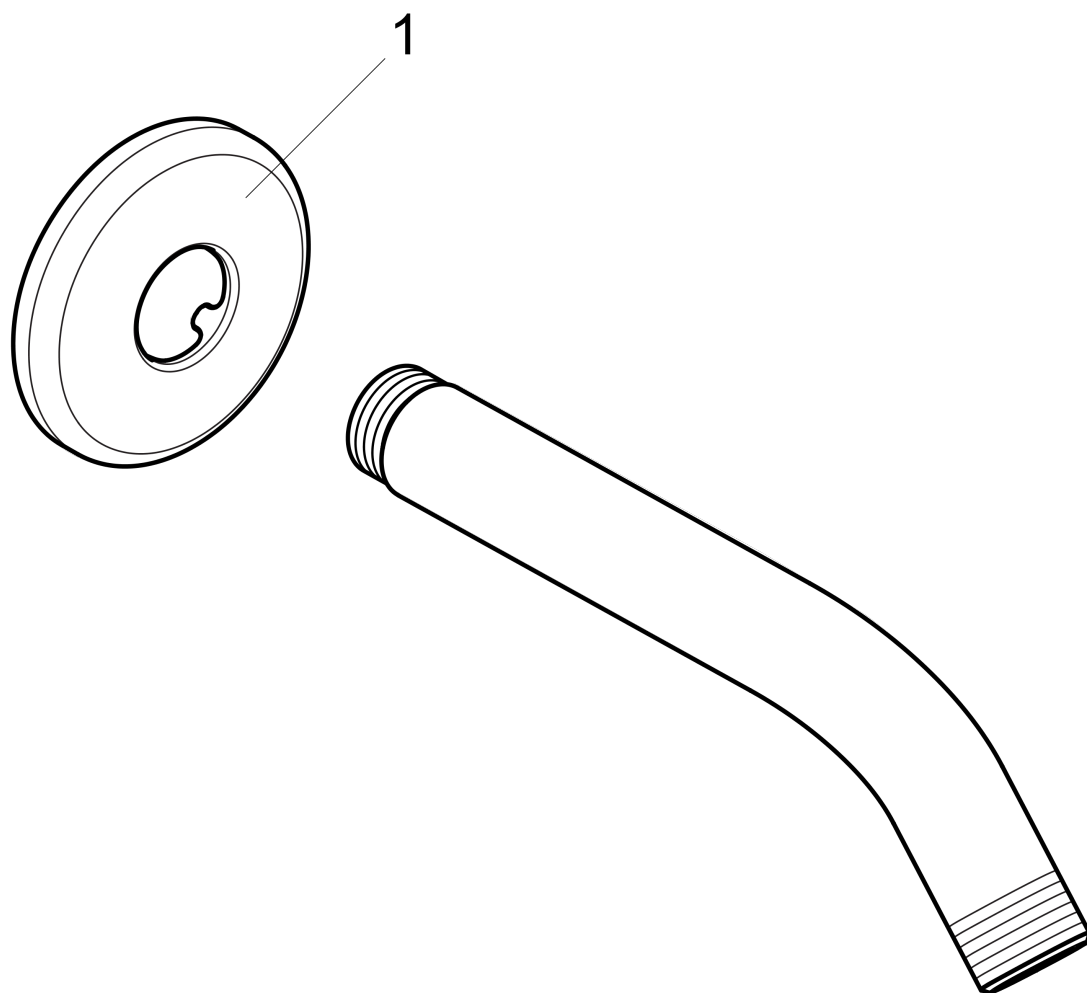

Showerarm Standard 9"

Finishes : **chrome** Part no. : **04186003**

Description

Features

- Brass
- 1/2" NPT
- Escutcheon, Showerarm

Item details

List Price \$ 80.00

Compliance

Product image

Scale drawing

Showerarm Standard 9"

Finishes : **chrome** Part no. : **04186003**

Exploded drawing

Year of production: >01/09

Showerarm Standard 9"

Finishes : **chrome** Part no. : **04186003**

Spare parts list

Year of production: >**01/09**

Pos.	Description	Part no.	Price	PU
1	escutcheon Ø 64 mm	88536000	-	1