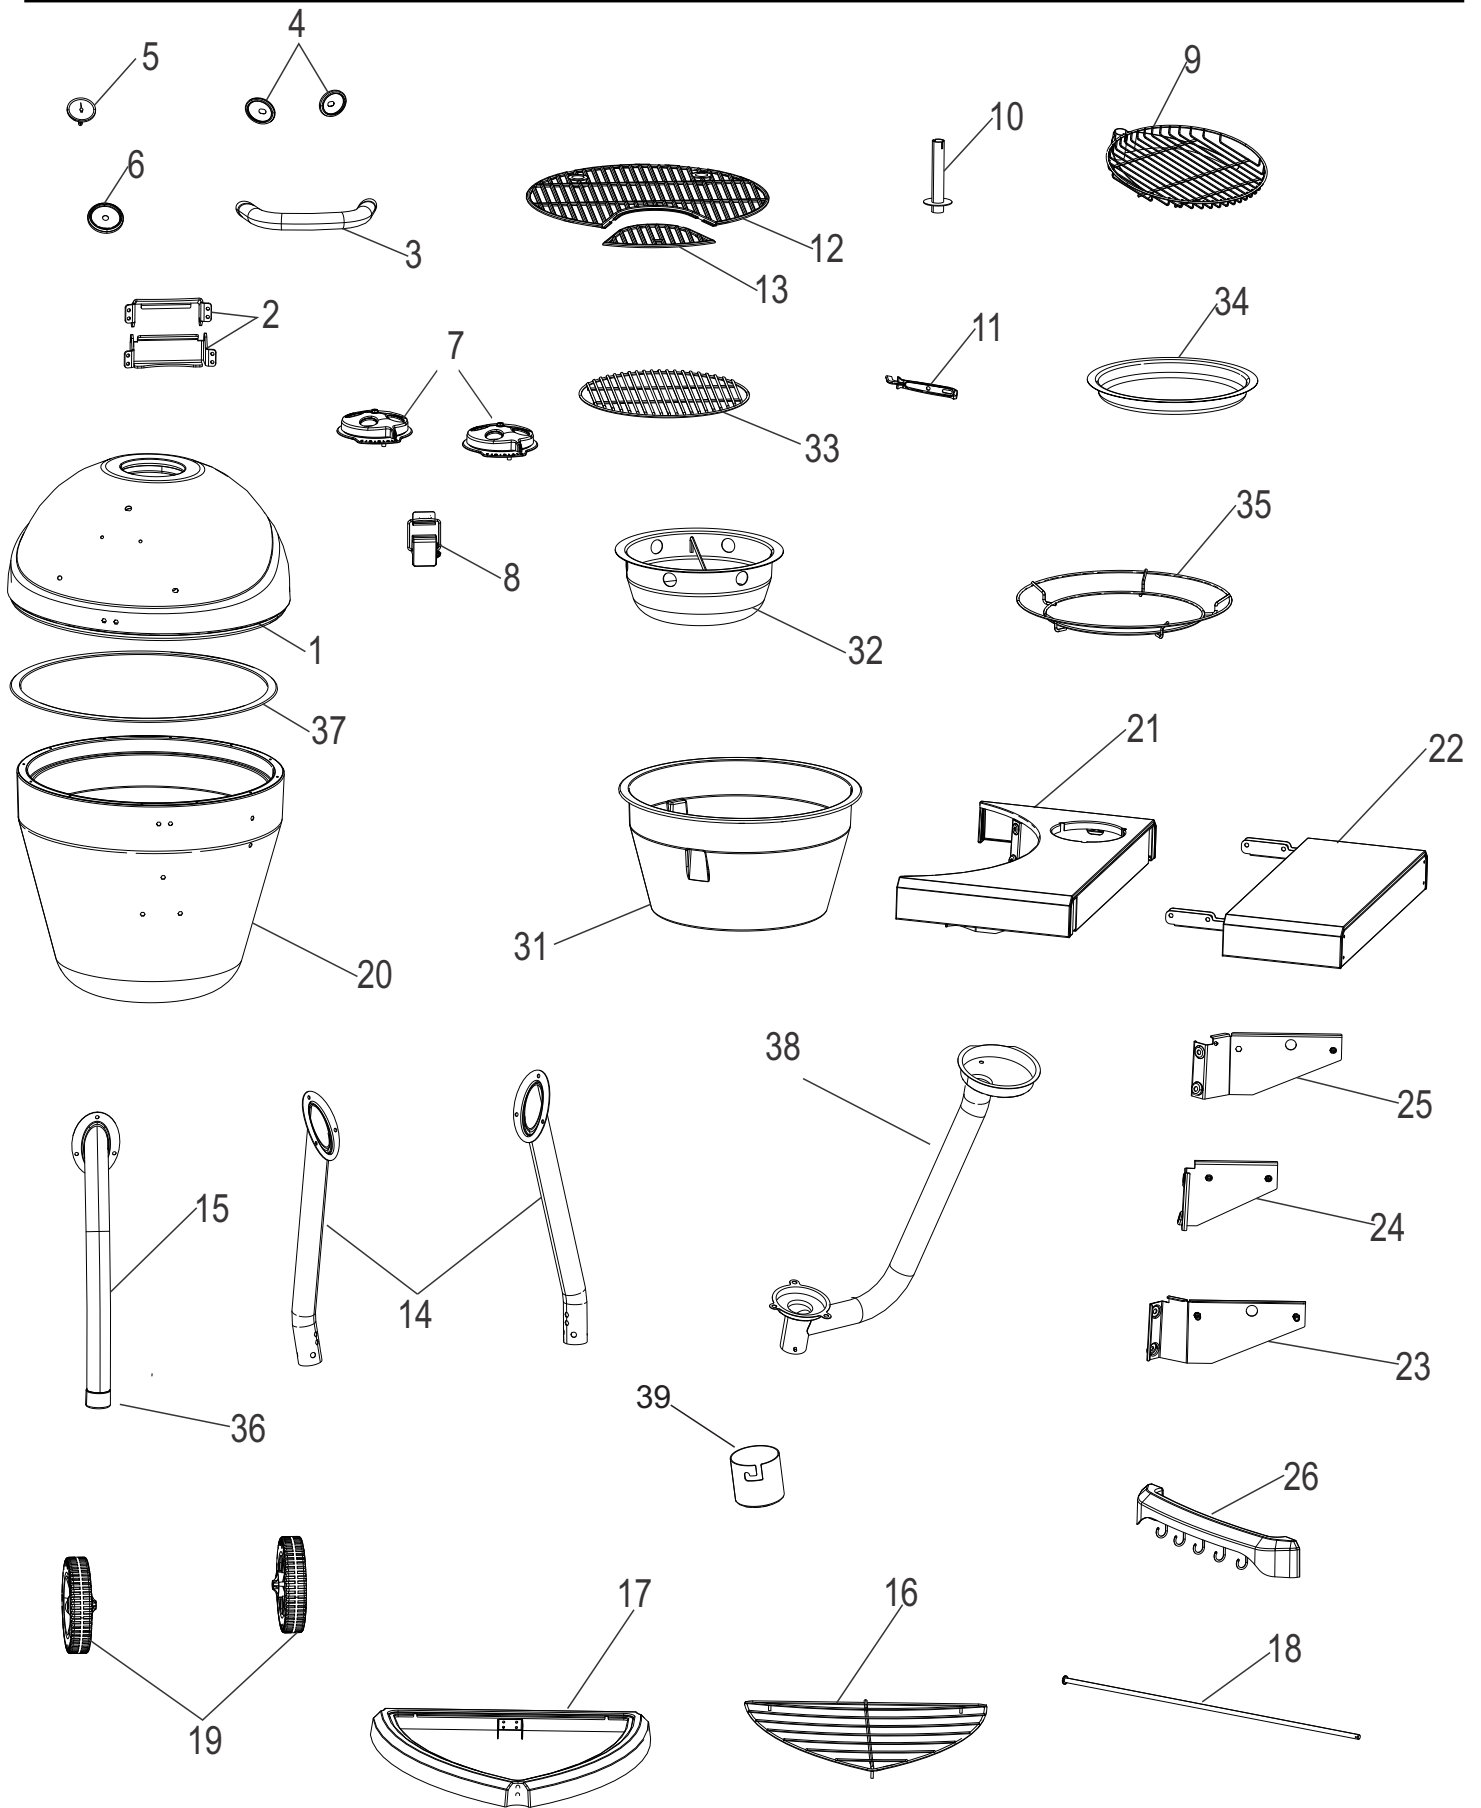

PARTS DIAGRAM

PARTS LIST

Key	Qty	Description
1	1	LID ASSEMBLY
2	1	HINGE ASSY F/ LID (SET)
3	1	LID HANDLE
4	1	HANDLE BEZEL (SET)
5	1	TEMPERATURE GAUGE
6	1	BEZEL, F/ TEMPERATURE GAUGE
7	2	DAMPER
8	1	LATCH ASSEMBLY
9	1	WARMING RACK
10	1	WARMING RACK SUPPORT
11	1	COOKING GRATE LIFTER
12	1	COOKING GRATE
13	1	FRONT COOKING GRATE INSERT
14	2	REAR LEG ASSEMBLY
15	1	FRONT LEG ASSEMBLY
16	1	WIRE SHELF, F/ BOTTOM
17	1	BOTTOM SHELF FRAME
18	1	AXLE
19	2	WHEEL
20	1	BODY ASSEMBLY
21	1	FIXED TABLE, SIDE SHELF ASSEMBLY
22	1	FOLDING TABLE, SIDE SHELF ASSEMBLY
23	1	FRONT SUPPORT, F/ SIDE SHELF
24	1	MIDDLE SUPPORT, F/ SIDE SHELF
25	1	REAR SUPPORT, F/ SIDE SHELF
26	1	TOWEL BAR/ TOOL HOLDER
27-30	1	NOT USED
31	1	FIRE BOWL
32	1	ASH PAN
33	1	FIRE GRATE
34	1	DRIP PAN
35	1	DRIP PAN SUPPORT
36	1	LEG CAP
37	1	LID GASKET
38	1	AIR INTAKE CHANNEL, METAL
39	1	AIR INTAKE CAP, METAL

NOT Pictured

...	1	HARDWARE PACK
...	1	PRODUCT GUIDE