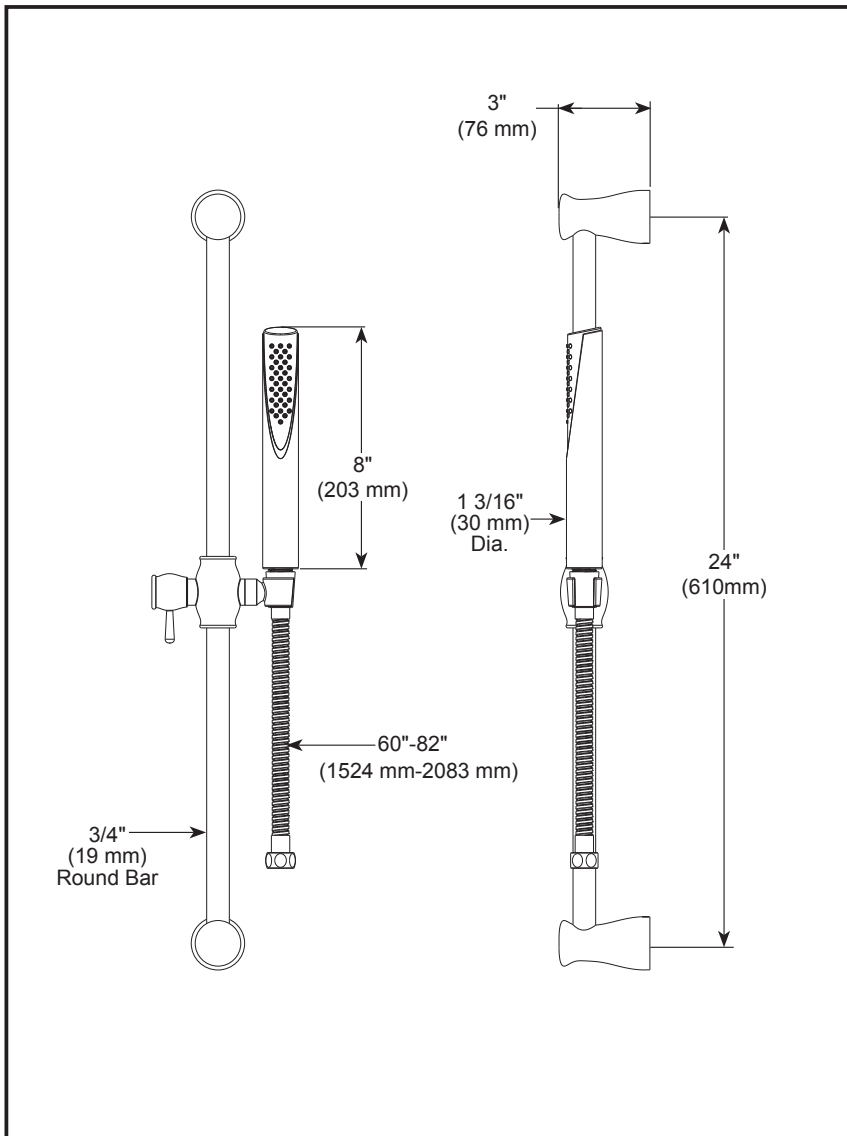

▲ Designate proper finish suffix

Delta Faucet Company reserves the right (1) to make changes in specifications and materials, and (2) to change or discontinue models, both without notice or obligation. Dimensions are for reference only. See current full-line price book or www.deltafaucet.com for finish options and product availability.

Delta Faucet Company

55 E. 111th Street, Carmel, IN 46280
350 South Edgeware Road, St. Thomas, ON N5P 4L1
© 2025 Delta Faucet Company