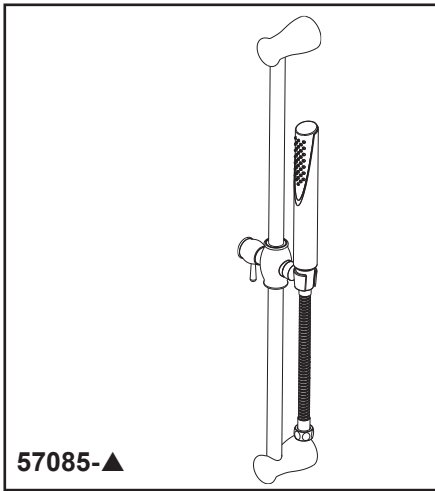

see what Delta can do^{SM}

HAND SHOWER W/SLIDE BAR

■ Single-Setting Hand Shower

FEATURES:

- Touch-Clean® Spray Holes

STANDARD SPECIFICATIONS:

- Max. flow rate 1.75 gpm @ 80 psi, 6.6 L/min @ 550 kPa
- Certified dual check valves for backflow protection
- 60"-82" (1524 mm - 2083 mm) stretchable metal hose
- Wall bar for hands-free showering
- Wall bar w/adjustable slide (allows for adjustable shower height)
- Not to be used as a grab bar
- Spray setting include: Full Body spray

WARRANTY:

- Parts and Finish – Lifetime limited warranty; or for commercial purchasers, 10 years for multi-family residential (apartments and condominiums) and 5 years for all other commercial uses, in each case from the date the product is received by the original purchaser or their authorized representative (installation contractor, etc.).
- Please go to www.deltafaucet.com for the complete details of our limited warranty.

COMPLIES WITH:

- ASME A112.18.1 / CSA B125.1 ◆
- ASME A112.18.3 ◆
- EPA WaterSense®
- Your Delta hand shower incorporates a backflow protection system that has been tested to be in compliance with ASME A112.18.3 and ASME A112.18.1 / CSA B125.1. It incorporates two certified check valves in series, which operate independently and are integral, non-serviceable parts of the wand assembly.

57085-▲

▲ Designate proper finish suffix

Delta Faucet Company reserves the right (1) to make changes in specifications and materials, and (2) to change or discontinue models, both without notice or obligation. Dimensions are for reference only. See current full-line price book or www.deltafaucet.com for finish options and product availability.

Delta Faucet Company

55 E. 111th Street, Carmel, IN 46280
350 South Edgeware Road, St. Thomas, ON N5P 4L1
© 2025 Delta Faucet Company