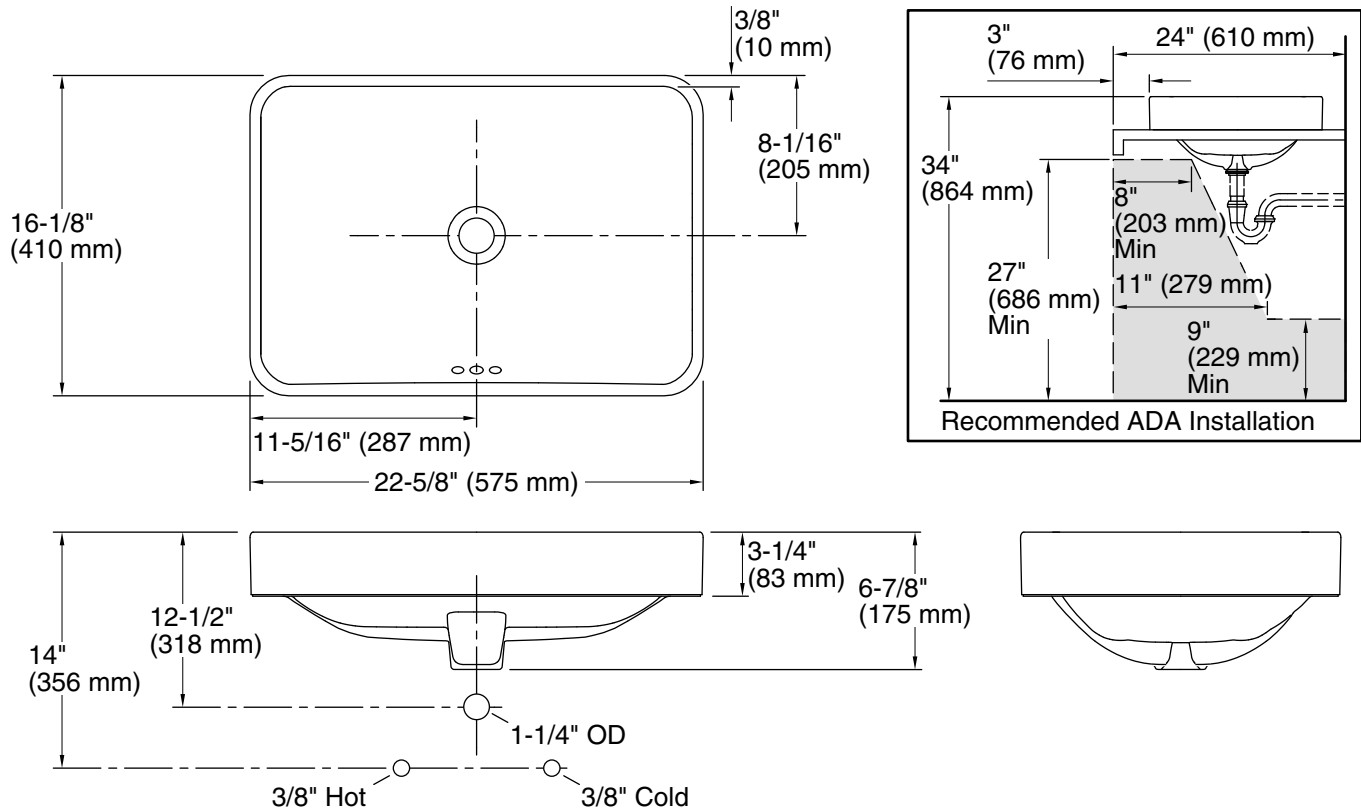

## Technical Information

All product dimensions are nominal.

Basin configuration:	Single Bowl
Bowl area (Only):	Length: 21-7/8" (556 mm) Width: 15-3/8" (391 mm) Bowl depth: 5" (127 mm) Water depth: 3-1/4" (83 mm)
With overflow:	Yes
Template:	1245920-7, required, included