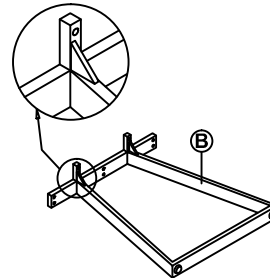

## PARTS PACKING CONFIGURATIONS

- A. TOP 1PC
- B. LEG 2PCS

### HARDWARE ENCLOSED IN CARTON

No	Description	Photo	Quantity
1	ALLEN BOLT (5/16" x 1-1/2")		16 PCS
2	SPRING WASHER (5/16 ")		16 PCS
3	FLAT WASHER (5/16" x 3/4")		16 PCS
4	ALLEN KEY (5mm)		1 PC