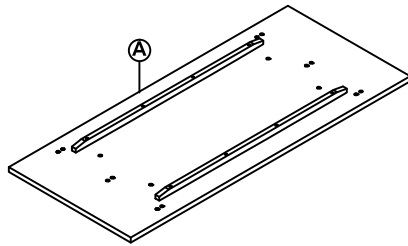

# KAUAI DESK ASSEMBLY INSTRUCTIONS

## PARTS PACKING CONFIGURATIONS

- A. TOP 1PC
- B. LEG 2PCS

### HARDWARE ENCLOSED IN CARTON

No	Description	Photo	Quantity
1	ALLEN BOLT (5/16" x 1-1/2")		16 PCS
2	SPRING WASHER (5/16 ")		16 PCS
3	FLAT WASHER (5/16" x 3/4")		16 PCS
4	ALLEN KEY (5mm)		1 PC