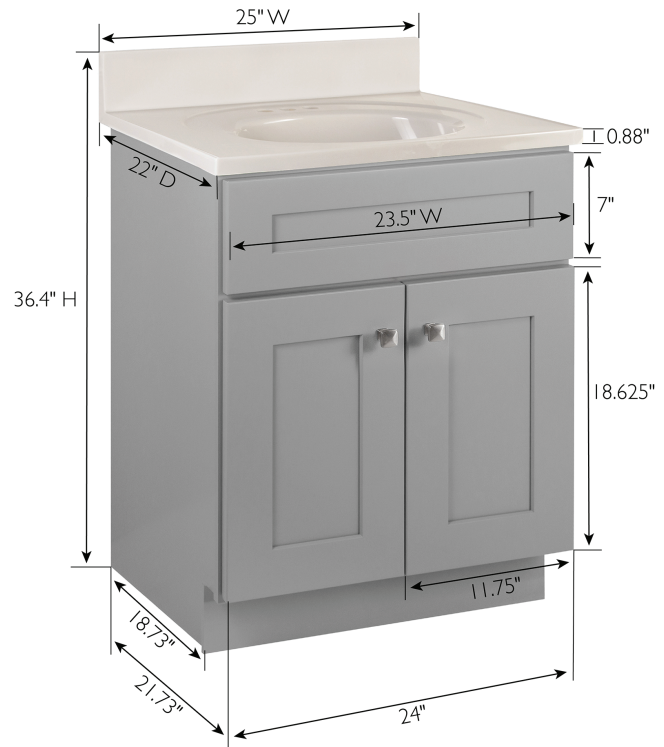

Gray

Brookings 2-Door Vanity with Cultured Marble 4 in. Centerset White on White Top, Unassembled, 25x22

## SPECIFICATIONS

<b>MATERIAL CONSTRUCTION:</b>	Wood/Cultured Marble	<b>TOE KICK INSET WIDTH:</b>	3"
<b>ASSEMBLY REQUIRED:</b>	Yes	<b>BACK PANEL MATERIAL:</b>	Plywood
<b>ASSEMBLED DIMENSIONS:</b>	36.4" H x 25" L x 22" D	<b>BACK BRACE MATERIAL:</b>	Solid Wood
<b>ASSEMBLED WEIGHT:</b>	79.78 lbs.	<b>FAUCET TYPE:</b>	Lav Centerset
<b>TOOLS NEEDED FOR INSTALLATION:</b>	100% Silicone, Phillips Screwdriver, Rubber Mallet, Wood Glue	<b>NUMBER OF MOUNTING HOLES:</b>	3
<b>CONSTRUCTION TYPE:</b>	Face Frame	<b>BOWL MATERIAL:</b>	Cultured Marble
<b>HINGE STYLE:</b>	Soft Close	<b>BACK SPLASH INCLUDED:</b>	Yes
<b>DOOR STYLE:</b>	2 MDF Shaker Doors	<b>COLOR:</b>	White on White
<b>DRAWER STYLE:</b>	N/A	<b>NUMBER OF BOWLS:</b>	1
<b>GLIDE STYLE:</b>	N/A	<b>BOWL DIMENSIONS:</b>	11.61" W x 16.97" D
<b>FAKE DWR STYLE:</b>	N/A	<b>BOWL SHAPE:</b>	Oval
<b>DWR #1 DIMENSIONS:</b>	N/A	<b>SINK THICKNESS:</b>	0.98"
<b>DWR CONSTRUCTION:</b>	N/A	<b>MOUNTING TYPE:</b>	Integrated
<b>SHELF STYLE:</b>	N/A	<b>OVERFLOW HOLE:</b>	Yes
<b>SHELF ADJUSTABILITY INCREMENTS:</b>	N/A	<b>WARRANTY:</b>	1-Year limited warranty
<b>SHELF MAX WEIGHT CAPACITY:</b>	N/A	<b>TSCA TITLE IV COMPLIANT:</b>	Yes
<b>SHELF DIMENSIONS:</b>	N/A	<b>LEGAL FOR SALE IN CALIFORNIA:</b>	Yes
<b>SHELF THICKNESS:</b>	N/A	<b>PROP 65 HARMFUL MATERIAL:</b>	Formaldehyde
<b>SHELF MATERIAL:</b>	N/A		
<b>FRAME STYLE:</b>	N/A		
<b>FACE FRAME MATERIAL:</b>	Solid Wood		
<b>SIDES MATERIAL:</b>	Plywood		
<b>BOTTOM MATERIAL:</b>	Plywood		