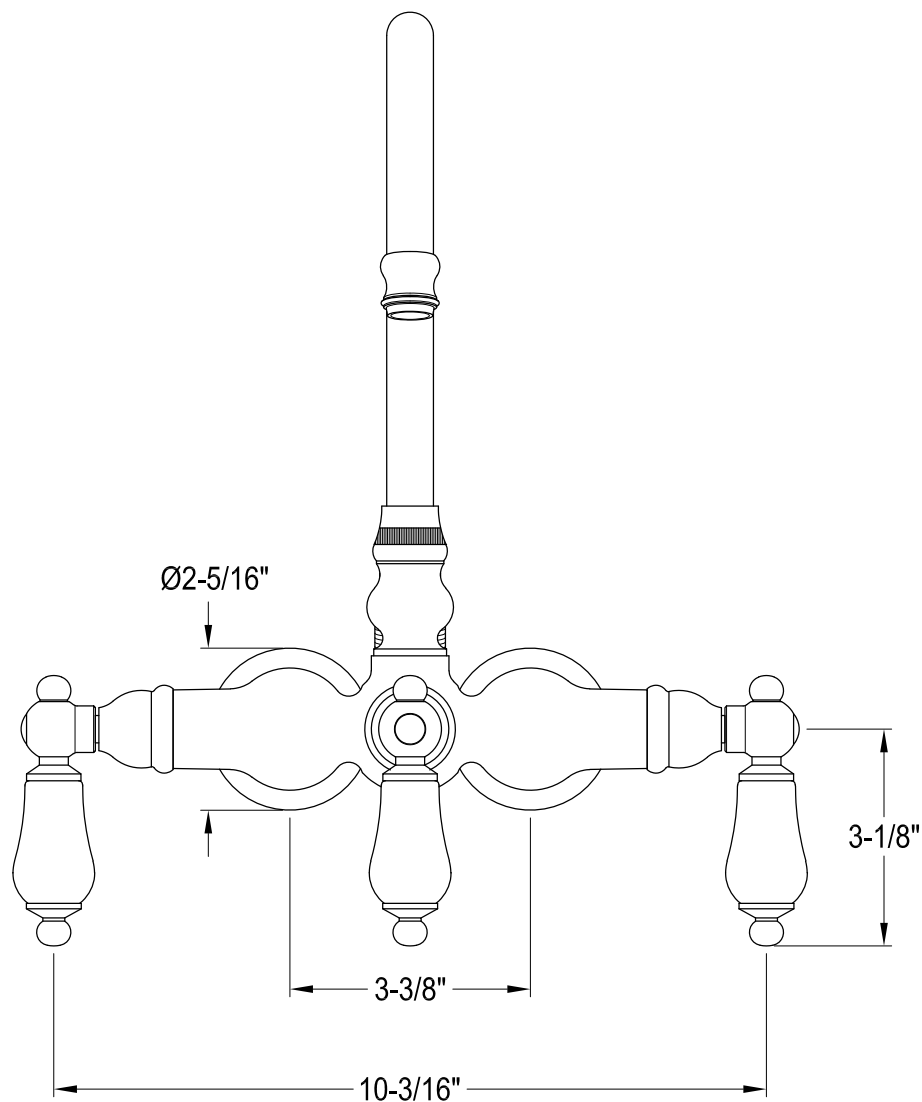

CCK2180,1,2,3,5,8PL

Shower Combo

CCK2180,1,2,3,5,8PL

Wall Mount Tub Filler with Hand Shower

CCK2180,1,2,3,5,8PL

Double Offset Bath Supply

CCK2180, 1, 2, 3, 5, 8PL

Clawfoot Tub Waste & Overflow Drain, 20 Gauge