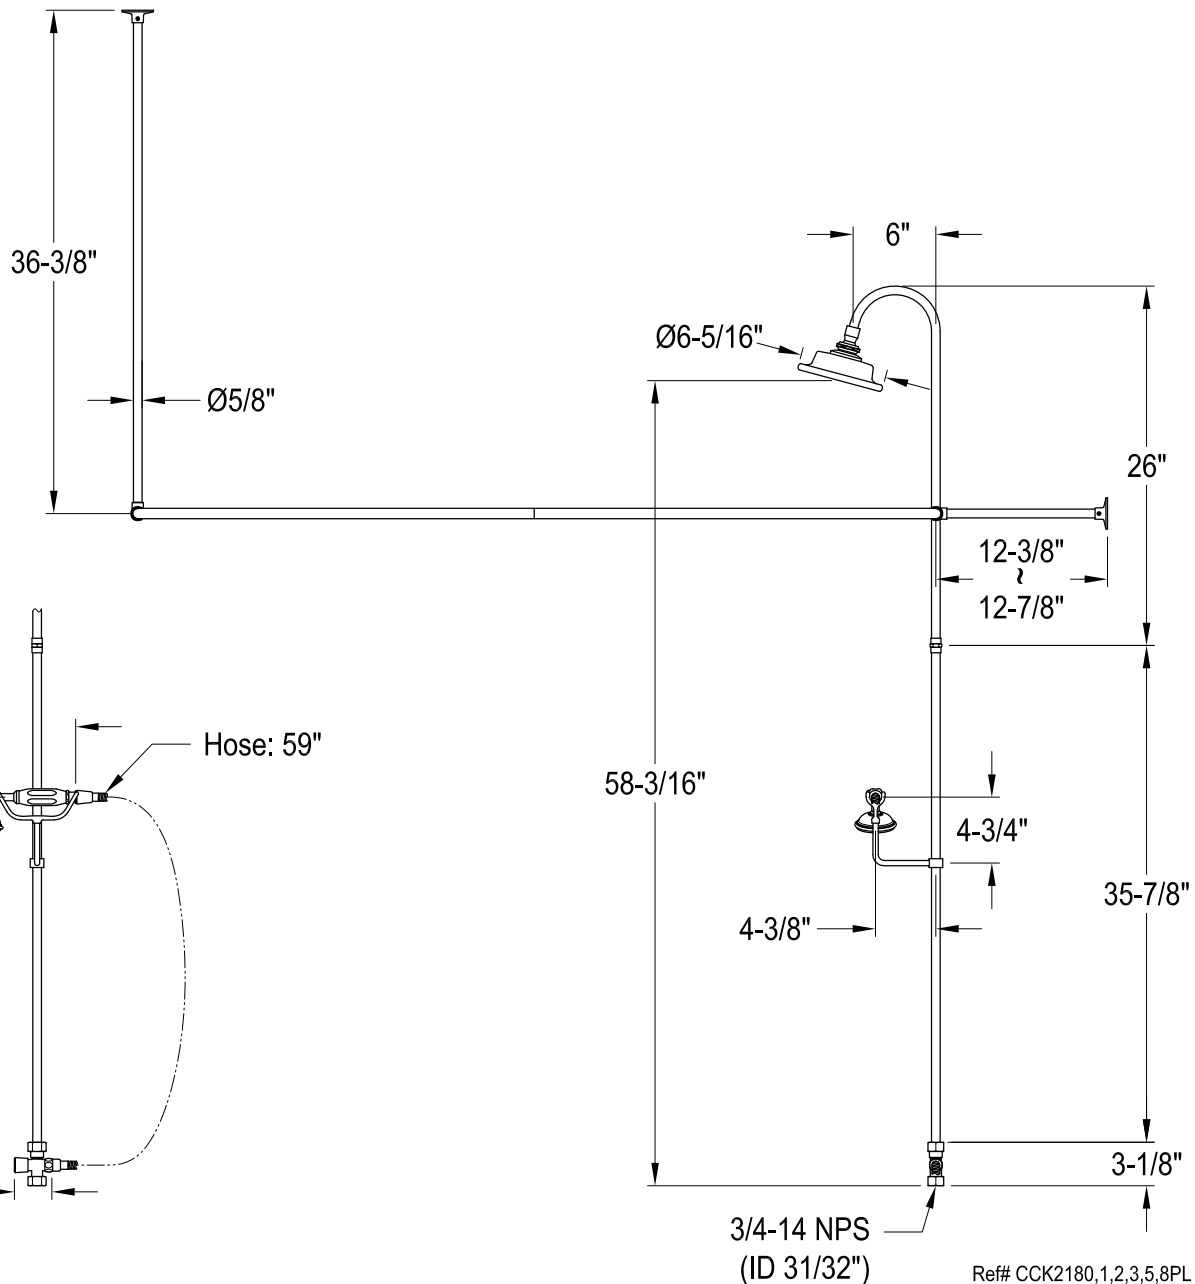

CCK2180,1,2,3,5,8PL

Shower Combo

CCK2180,1,2,3,5,8PL

Wall Mount Tub Filler with Hand Shower

CCK2180,1,2,3,5,8PL

Double Offset Bath Supply

CCK2180, 1, 2, 3, 5, 8PL

Clawfoot Tub Waste & Overflow Drain, 20 Gauge