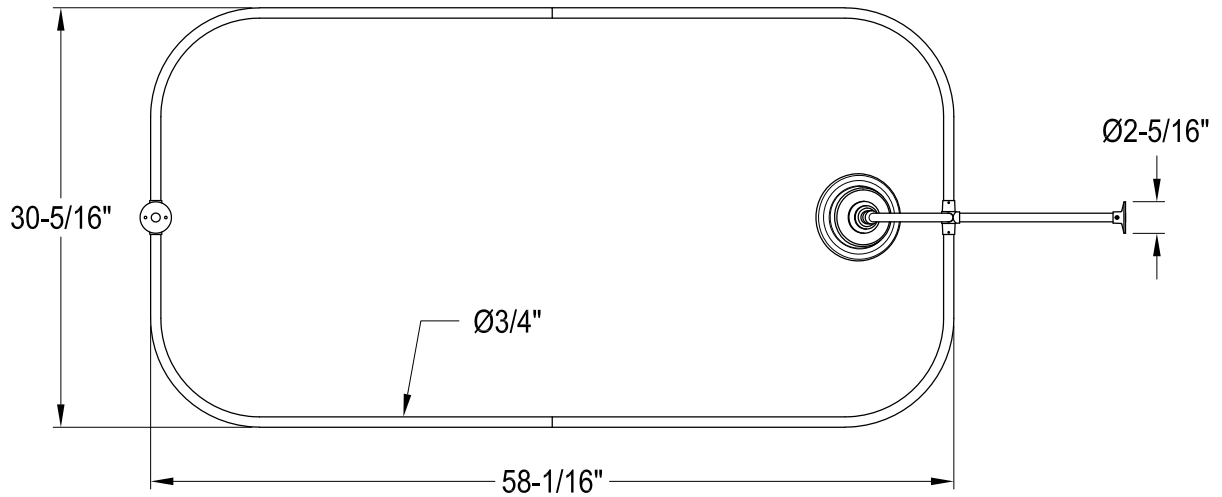

CCK2180,1,2,3,5,8PL

Shower Combo

CCK2180,1,2,3,5,8PL

Wall Mount Tub Filler with Hand Shower

CCK2180,1,2,3,5,8PL

Double Offset Bath Supply

CCK2180, 1, 2, 3, 5, 8PL

Clawfoot Tub Waste & Overflow Drain, 20 Gauge