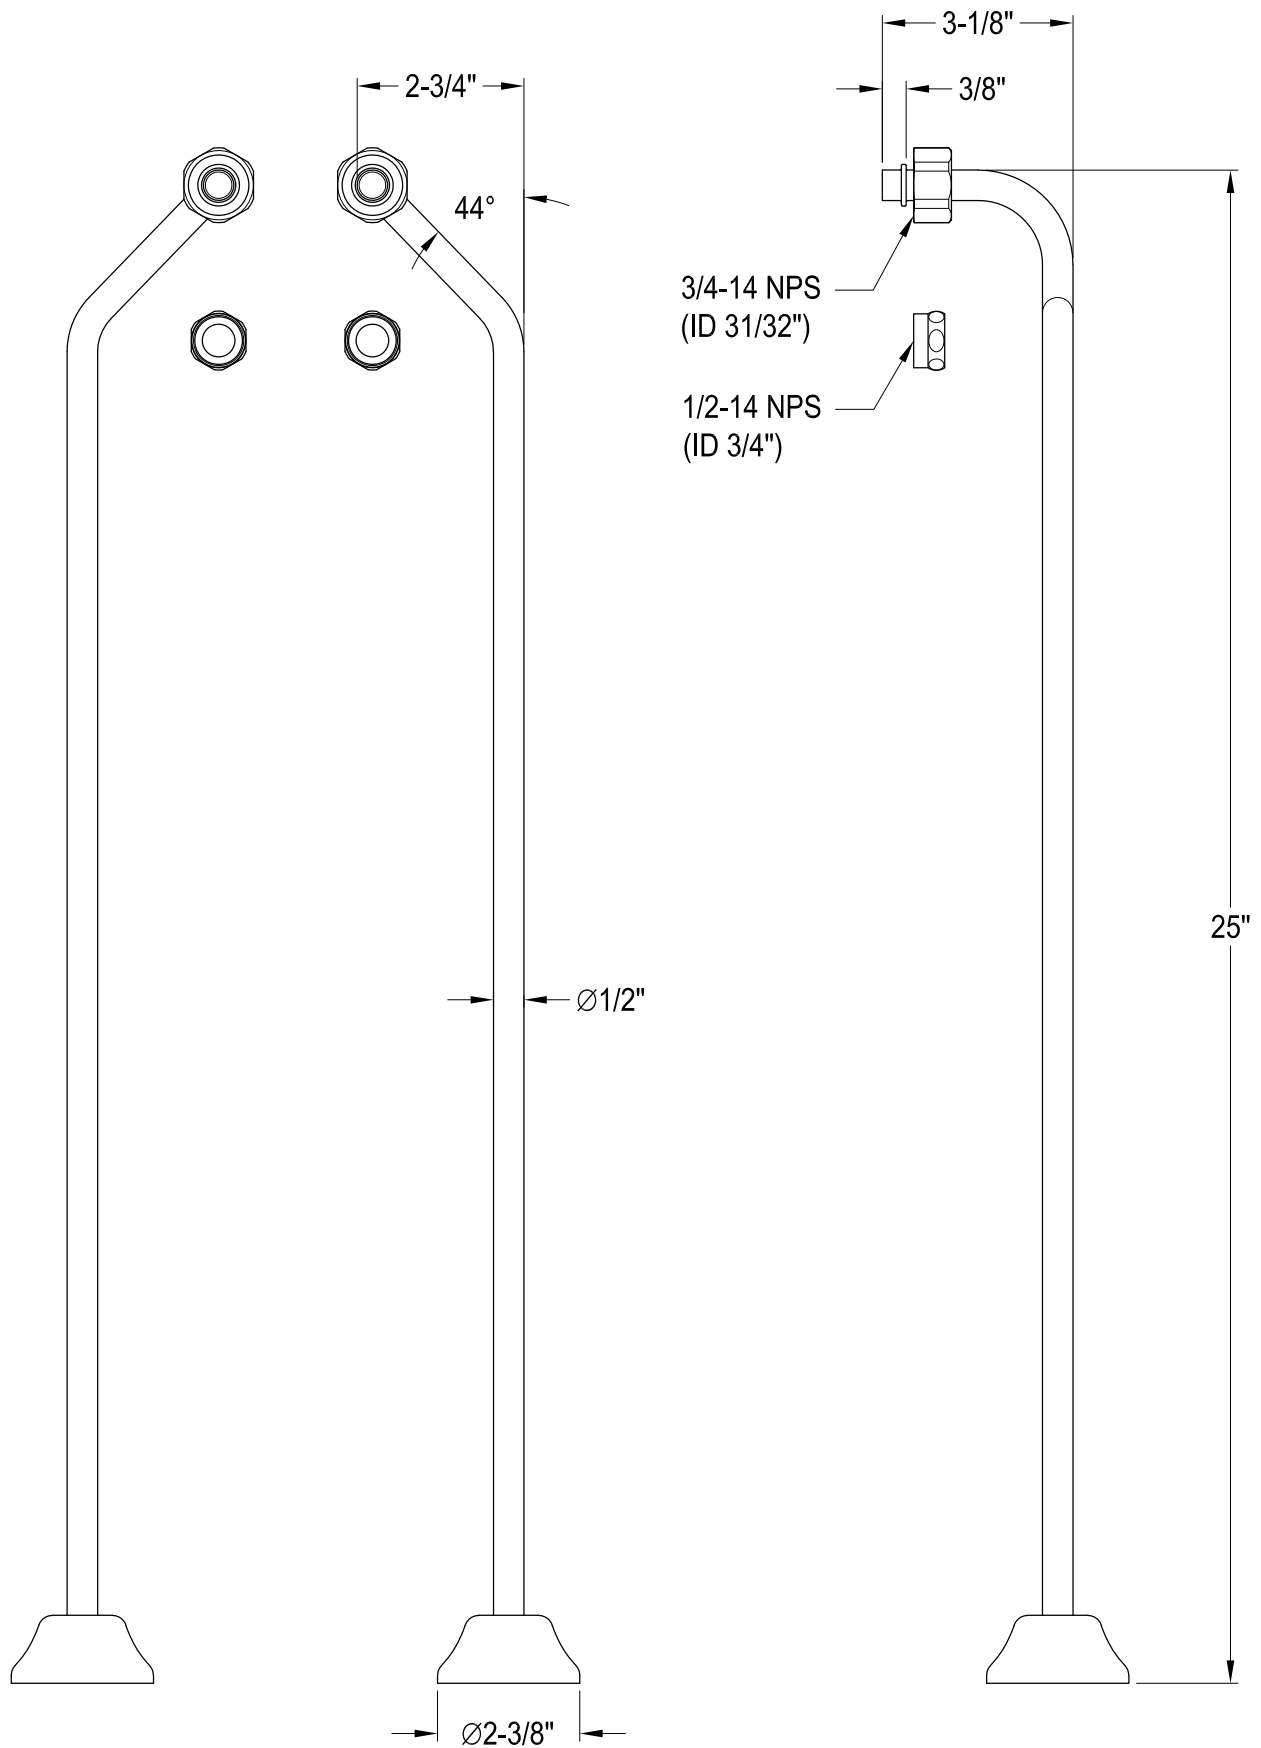

CCK2180,1,2,3,5,8PL

Shower Combo

CCK2180,1,2,3,5,8PL

Wall Mount Tub Filler with Hand Shower

CCK2180,1,2,3,5,8PL

Double Offset Bath Supply

CCK2180, 1, 2, 3, 5, 8PL

Clawfoot Tub Waste & Overflow Drain, 20 Gauge