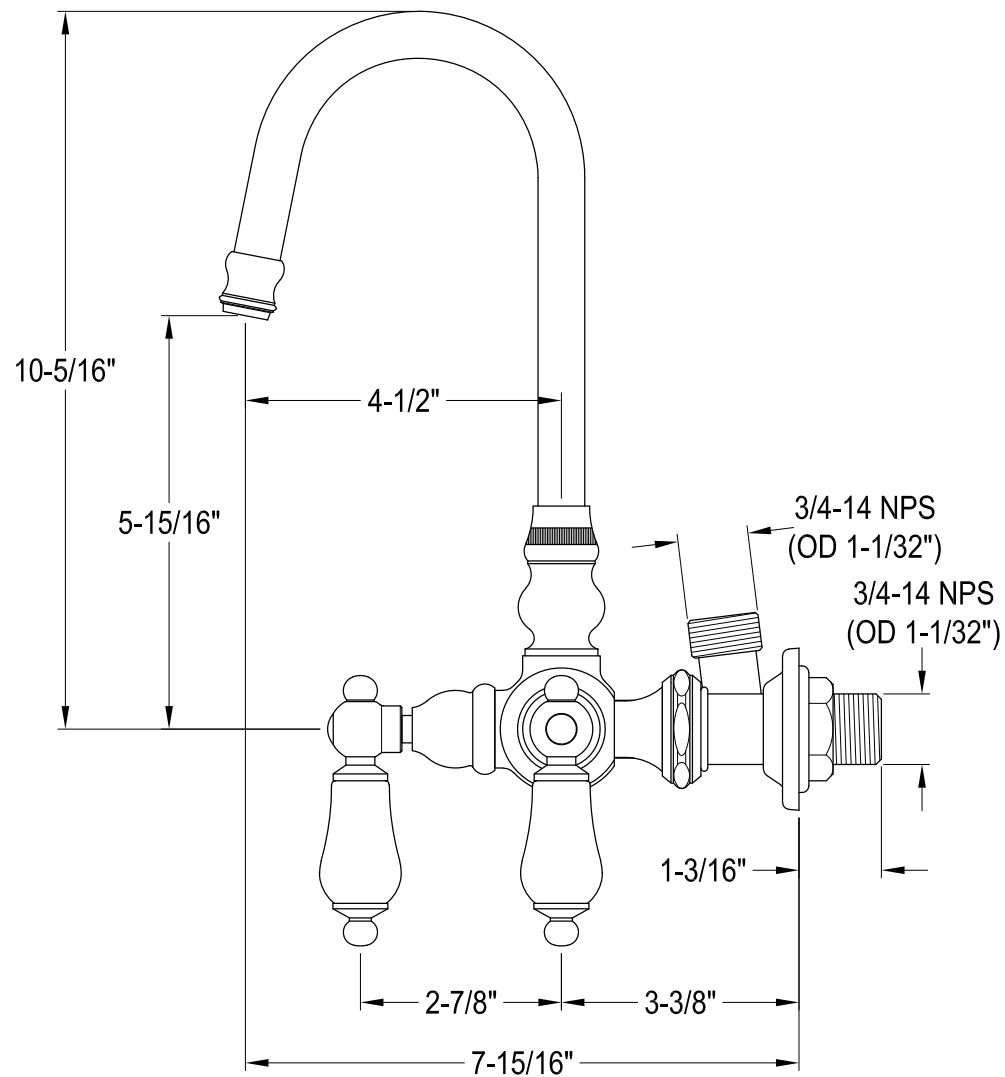

CCK2180,1,2,3,5,8PL

Shower Combo

CCK2180,1,2,3,5,8PL

Wall Mount Tub Filler with Hand Shower

CCK2180,1,2,3,5,8PL

Double Offset Bath Supply

CCK2180, 1, 2, 3, 5, 8PL

Clawfoot Tub Waste & Overflow Drain, 20 Gauge