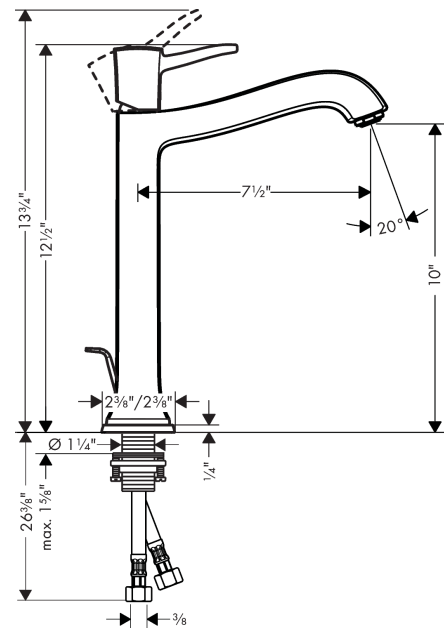

**Metropol Classic**  
**Single-Hole Faucet 260 with Pop-Up Drain, 1.2 GPM**  
 Finishes : **chrome** Part no. : **31303001**

**Description**

**Features**

- Aerated spray
- Flow: 1.2 GPM (4.5 L/Min)
- Ceramic cartridge
- Includes pop-up drain

**Item details**

List Price \$ 537.00

**Technology**

**Compliance**

**Product image**

**Scale drawing**

**Metropol Classic**  
**Single-Hole Faucet 260 with Pop-Up Drain, 1.2 GPM**  
 Finishes : **chrome**    Part no. : **31303001**

Exploded drawing

Year of production: >01/19

**Metropol Classic**  
**Single-Hole Faucet 260 with Pop-Up Drain, 1.2 GPM**  
 Finishes : **chrome** Part no. : **31303001**

## Spare parts list

Year of production: >01/19

Pos.	Description	Part no.	Price	PU
1	handle	92815000	-	1
2	screw cover	96338000	-	1
3	flange	98863000	-	1
4	nut	98864000	-	1
5	cartridge, assy	95973001	-	1
6	adapter for cartridge	98866000	-	1
7	aerator M24x1 (4,5 l/min)	92877000	-	1
8	pull rod	96657000	-	1
9	escutcheon for spout	92814000	-	1
10	fixing set (Ø 32)	13961000	-	1
11	connection hose 35½" M8x0,75 3/8"	96316001	-	1
12	locking screw for handle	95140000	-	1
13	seal	98865000	-	1
14	O-ring 23x2	98398000	-	1
15	O-ring 27x1,5	92527000	-	1
16	O-ring 25x1,5	98146000	-	1
a	pop up waste	88509000	-	1