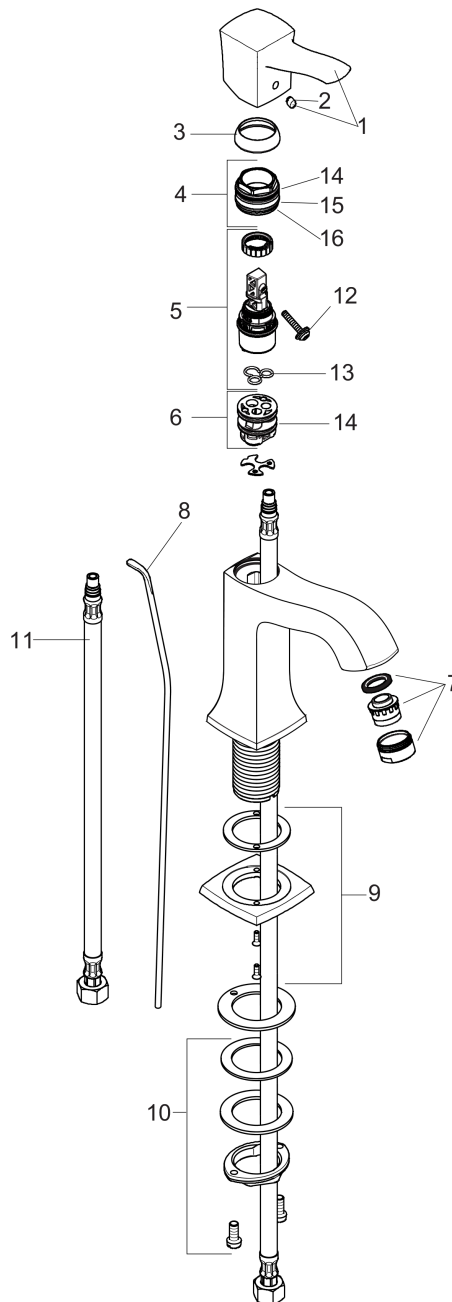

**Metropol Classic**  
**Single-Hole Faucet 260 with Pop-Up Drain, 1.2 GPM**  
 Finishes : **chrome** Part no. : **31303001**

**Description**

**Features**

- Aerated spray
- Flow: 1.2 GPM (4.5 L/Min)
- Ceramic cartridge
- Includes pop-up drain

**Item details**

List Price \$ 537.00

**Technology**

**Compliance**

**Product image**

**Scale drawing**

**Metropol Classic**  
**Single-Hole Faucet 260 with Pop-Up Drain, 1.2 GPM**  
 Finishes : **chrome**    Part no. : **31303001**

Exploded drawing

Year of production: >01/19

**Metropol Classic**  
**Single-Hole Faucet 260 with Pop-Up Drain, 1.2 GPM**  
 Finishes : **chrome** Part no. : **31303001**

## Spare parts list

Year of production: >01/19

Pos.	Description	Part no.	Price	PU
1	handle	92815000	-	1
2	screw cover	96338000	-	1
3	flange	98863000	-	1
4	nut	98864000	-	1
5	cartridge, assy	95973001	-	1
6	adapter for cartridge	98866000	-	1
7	aerator M24x1 (4,5 l/min)	92877000	-	1
8	pull rod	96657000	-	1
9	escutcheon for spout	92814000	-	1
10	fixing set (Ø 32)	13961000	-	1
11	connection hose 35½" M8x0,75 3/8"	96316001	-	1
12	locking screw for handle	95140000	-	1
13	seal	98865000	-	1
14	O-ring 23x2	98398000	-	1
15	O-ring 27x1,5	92527000	-	1
16	O-ring 25x1,5	98146000	-	1
a	pop up waste	88509000	-	1