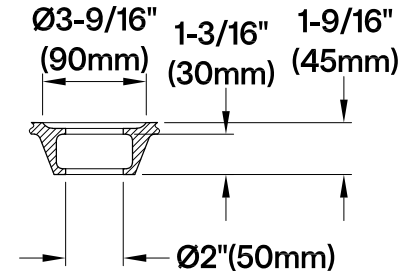

VTRS542827C310

54" Acrylic Freestanding Tub with Drain

Drain Hole Size

Scale (3:1)

View B

Scale (5:1)

M14 x 100 (4 pcs)

Section A-A