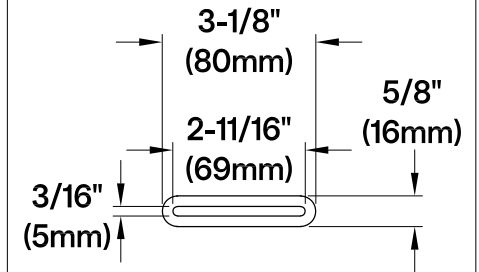

VTRS542827C310

54" Acrylic Freestanding Tub with Drain

Drain Hole Size

Scale (3:1)

View B

Scale (5:1)

M14 x 100 (4 pcs)

Section A-A