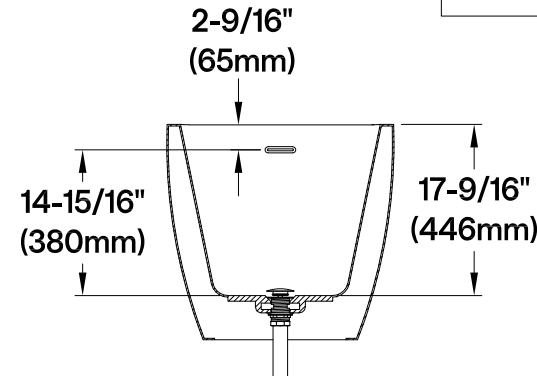

VTRS542827C310

54" Acrylic Freestanding Tub with Drain

Drain Hole Size

Scale (3:1)

View B

Scale (5:1)

M14 x 100 (4 pcs)

Section A-A