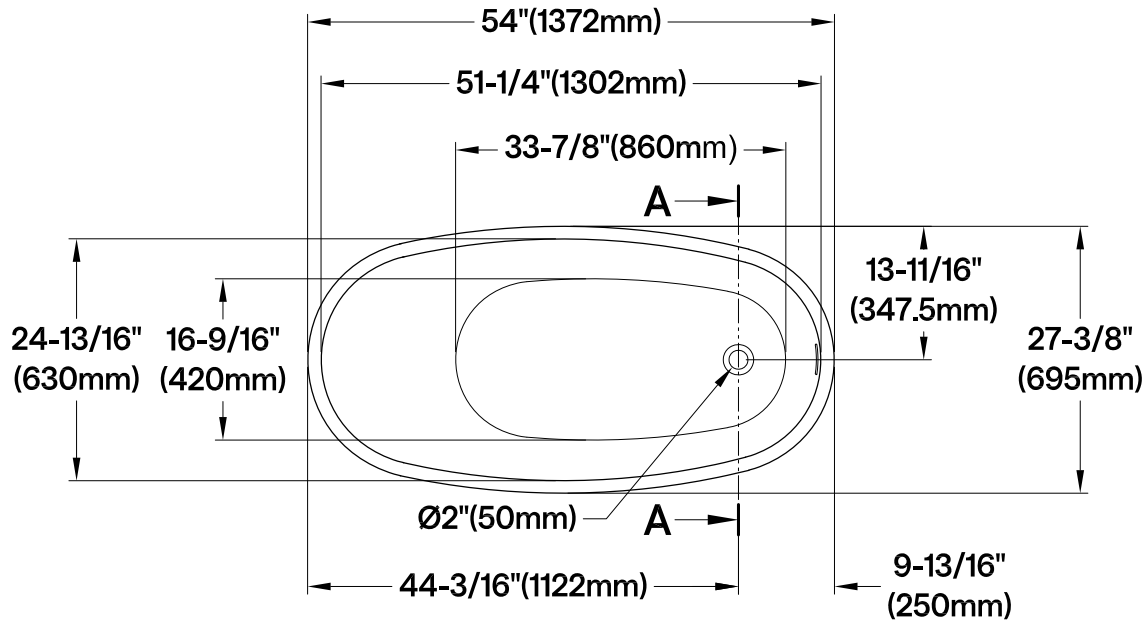

VTRS542827C310

54" Acrylic Freestanding Tub with Drain

Drain Hole Size

Scale (3:1)

View B

Scale (5:1)

M14 x 100 (4 pcs)

Section A-A