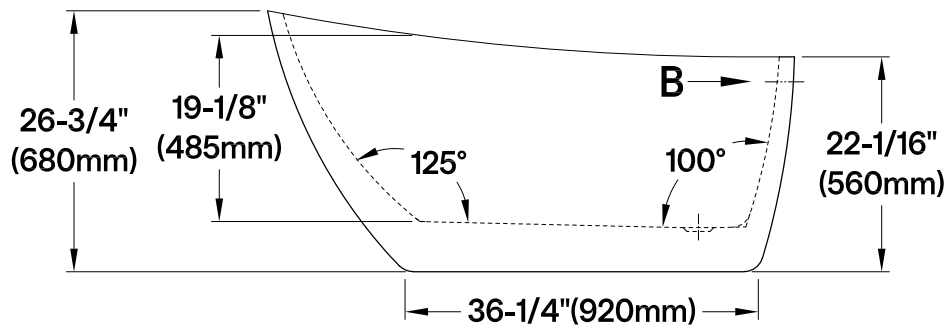

VTRS542827C310

54" Acrylic Freestanding Tub with Drain

Drain Hole Size

Scale (3:1)

View B

Scale (5:1)

M14 x 100 (4 pcs)

Section A-A