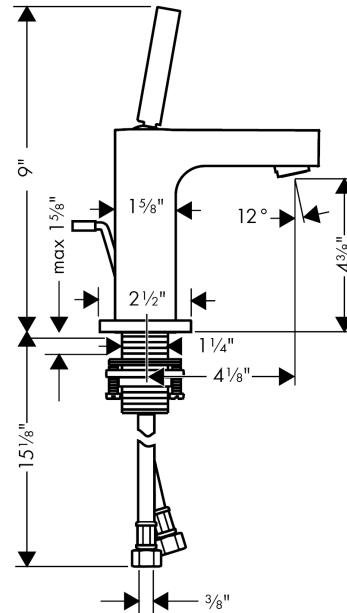

## Scale drawing

**AXOR Citterio**  
**Single-Hole Faucet 110 with Pop-Up Drain, 1.2 GPM**  
Finishes : **brushed nickel**    Part no. : **39010821**

## Exploded drawing

Year of production: >07/16

**AXOR Citterio**  
**Single-Hole Faucet 110 with Pop-Up Drain, 1.2 GPM**  
 Finishes : **brushed nickel**    Part no. : **39010821**

## Spare parts list

Year of production: >07/16

Pos.	Description	Part no.	PC	PU
1	handle	39091820	0	1
2	hollow set screw M6x6	97660000	0	1
3	escutcheon	96671820	0	1
4	O-ring 33x1,5	98164000	0	1
5	nut	97157000	0	1
6	cartridge, assy	96339000	0	1
7	aerator M24x1 (4,5 l/min)	92877820	0	1
8	escutcheon	97595820	0	1
9	O-ring 36x2	98156000	0	1
10	fixing set (Ø 32)	13961000	0	1
11	connection hose 18½" M8x0,75 3/8"	96321001	0	1
12	pull rod	96923820	0	1
a	O-ring 35x2	92604000	0	1
b	pop up waste	94159820	0	1
c	service tool for disassembling the handle	92124000	0	1