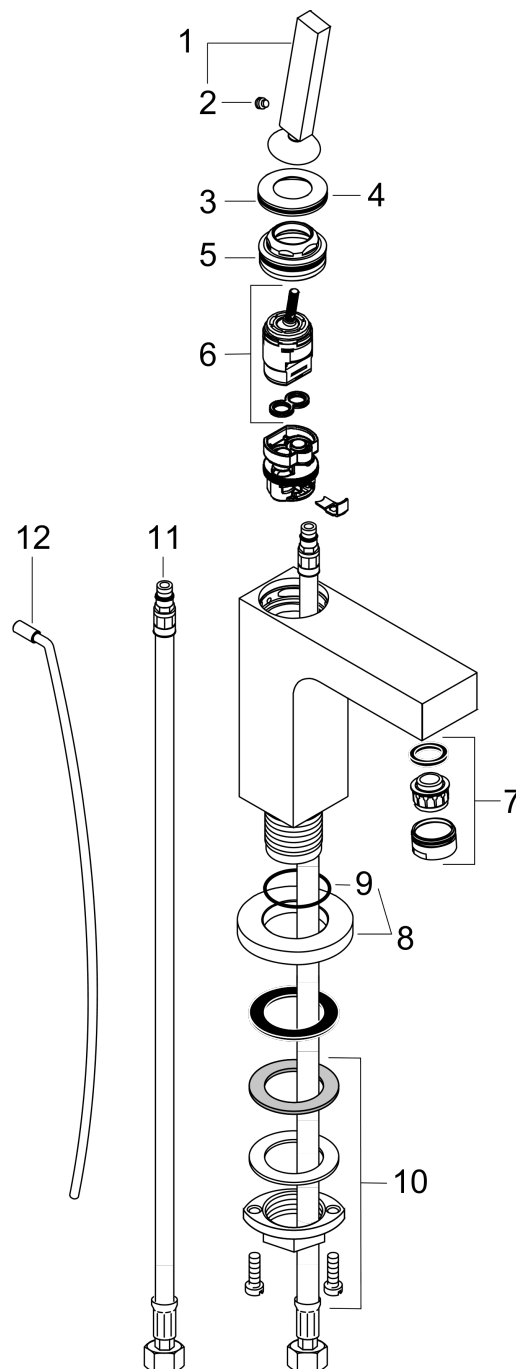

**AXOR Citterio**  
**Single-Hole Faucet 110 with Pop-Up Drain, 1.2 GPM**  
 Finishes : **brushed nickel**    Part no. : **39010821**

## Scale drawing

**AXOR Citterio**  
**Single-Hole Faucet 110 with Pop-Up Drain, 1.2 GPM**  
Finishes : **brushed nickel**    Part no. : **39010821**

## Exploded drawing

Year of production: >07/16

**AXOR Citterio**  
**Single-Hole Faucet 110 with Pop-Up Drain, 1.2 GPM**  
 Finishes : **brushed nickel**    Part no. : **39010821**

## Spare parts list

Year of production: >07/16

Pos.	Description	Part no.	PC	PU
1	handle	39091820	0	1
2	hollow set screw M6x6	97660000	0	1
3	escutcheon	96671820	0	1
4	O-ring 33x1,5	98164000	0	1
5	nut	97157000	0	1
6	cartridge, assy	96339000	0	1
7	aerator M24x1 (4,5 l/min)	92877820	0	1
8	escutcheon	97595820	0	1
9	O-ring 36x2	98156000	0	1
10	fixing set (Ø 32)	13961000	0	1
11	connection hose 18½" M8x0,75 3/8"	96321001	0	1
12	pull rod	96923820	0	1
a	O-ring 35x2	92604000	0	1
b	pop up waste	94159820	0	1
c	service tool for disassembling the handle	92124000	0	1