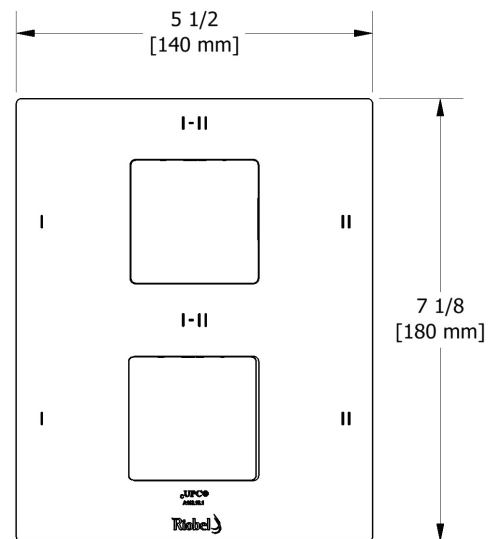

For warranty or additional information, contact:

U.S.A.
houseofrohl.com/support
1-800-777-9762

QUEBEC / MARITIMES / WESTERN CANADA
QUÉBEC / MARITIMES / OUEST CANADIEN
QUEBEC / MARITIMOS / CANADA OCCIDENTAL
houseofrohl.ca/support
1-866-473-8442

ONTARIO
houseofrohl.ca/support
1-800-287-5354