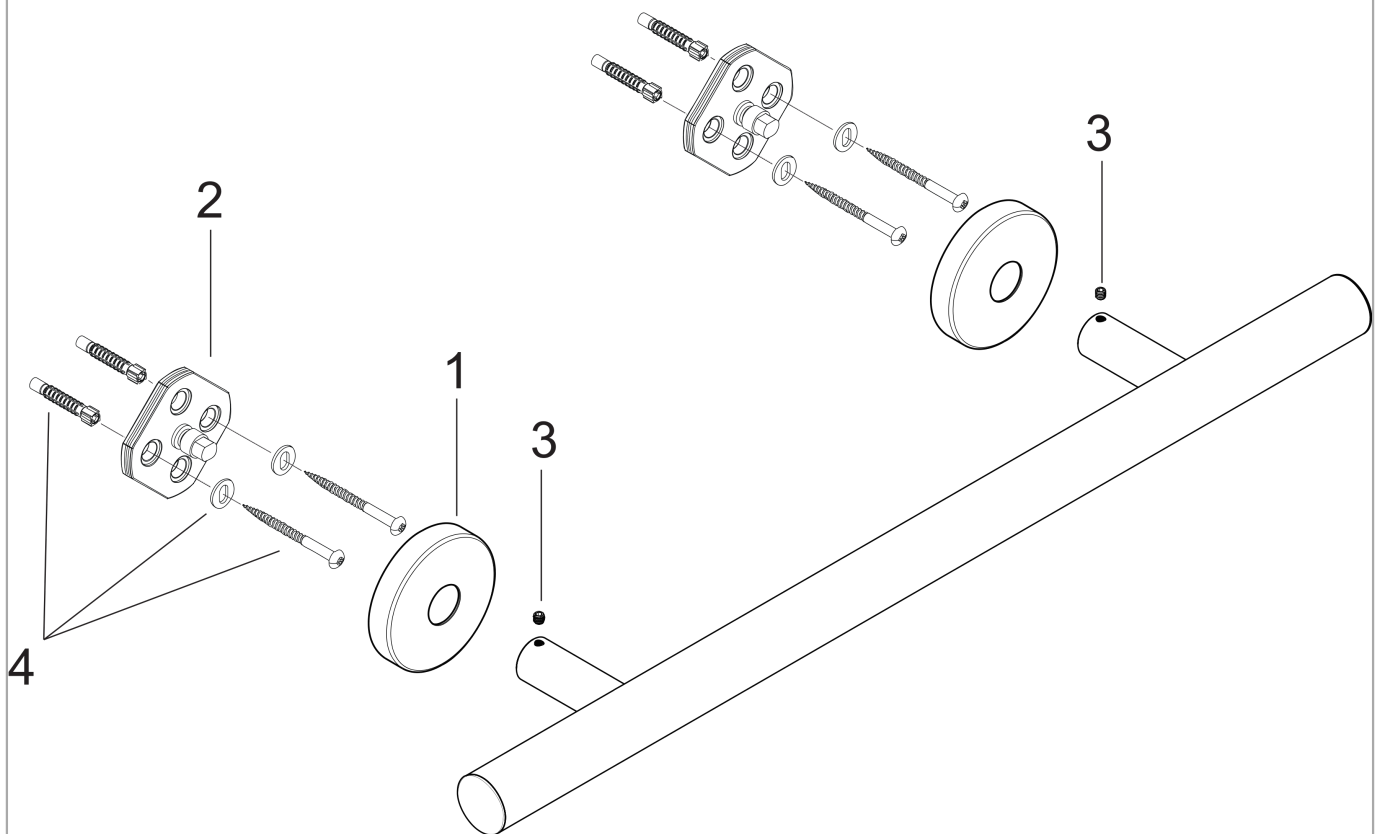

Logis

Towel Bar, 24"

Finishes : **brushed nickel** Part no. : **40516820**

Description

Features

- Brass
- Wall-mounted
- Metal holder

Item details

List Price \$ 159.00

Product image

Scale drawing

Logis

Towel Bar, 24"

Finishes : **brushed nickel** Part no. : **40516820**

Exploded drawing

Year of production: >11/08

Logis

Towel Bar, 24"

Finishes : **brushed nickel** Part no. : **40516820**

Spare parts list

Year of production: >11/08

Pos.	Description	Part no.	Price	PU
1	escutcheon	95108820	-	1
2	support element	98539000	-	1
3	hollow set screw M4x4	98540000	-	1
4	mounting set	96179000	-	1