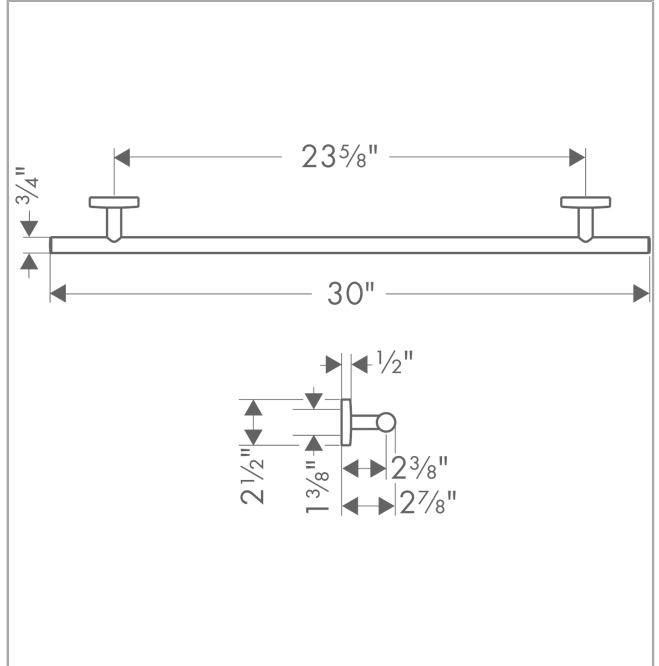

Logis

Towel Bar, 24"

Finishes : **brushed nickel** Part no. : **40516820**

Description

Features

- Brass
- Wall-mounted
- Metal holder

Item details

List Price \$ 159.00

Product image

Scale drawing

Logis

Towel Bar, 24"

Finishes : **brushed nickel** Part no. : **40516820**

Exploded drawing

Year of production: >11/08

Logis

Towel Bar, 24"

Finishes : **brushed nickel** Part no. : **40516820**

Spare parts list

Year of production: >11/08

Pos.	Description	Part no.	Price	PU
1	escutcheon	95108820	-	1
2	support element	98539000	-	1
3	hollow set screw M4x4	98540000	-	1
4	mounting set	96179000	-	1