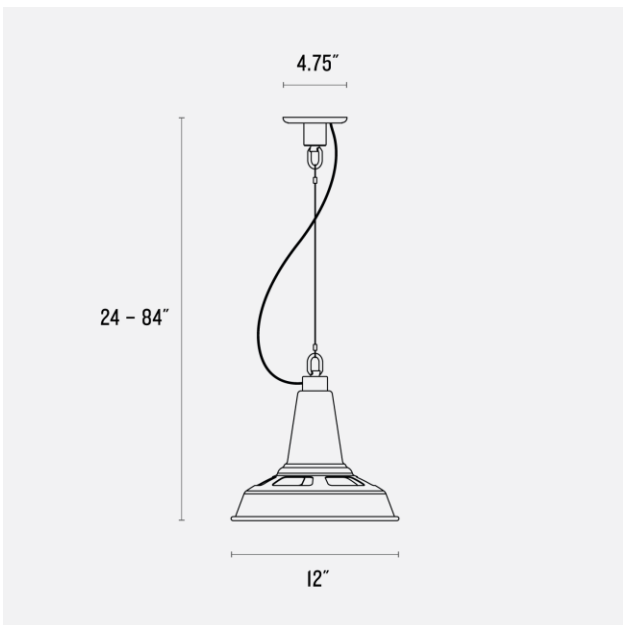

SCHOOLHOUSE

Factory 4 Cable Pendant

Application: Pendant

Product Origin: Processed and assembled in Portland, Oregon using ethically-sourced domestic and global components.

UL Listed: Yes

Max Wattage: 150 W

Voltage: 120/220V

Dimensions:

Width: 12.5"

Canopy Width: 4.75"

Materials: Steel

Details:

- Factory Black and Factory White feature a white interior
- Clear Coated Steel shade features a clear coated steel interior
- Fixture length includes cage if one is selected

One year guarantee

Color Options

Black
(BK)

White
(WT)

Steel
(ST)

Cage Options

Black
(BK)

Cord Options

Black Vinyl
(BV)