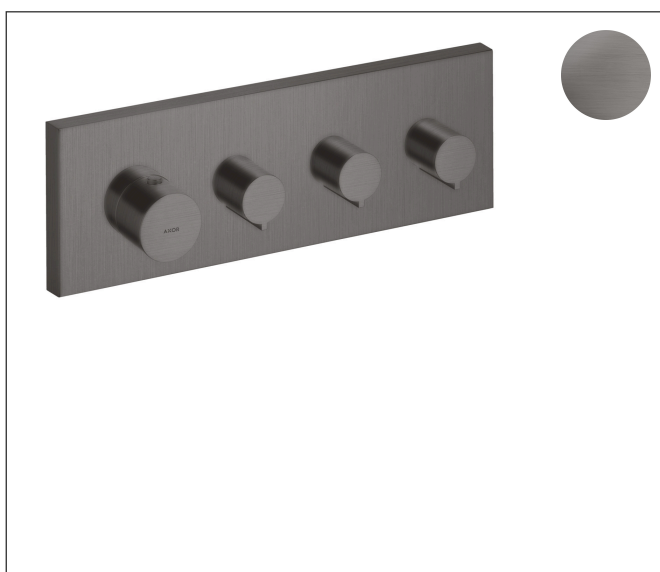

Brand	AXOR
Art. Name	AXOR ShowerSolutions Thermostatic Module Trim 15" x 5" for 3 Functions
Art. Nr.	10751341
Surface	brushed black chrome
Pos.	1

Product Picture

Features

- Outlets may be operated simultaneously
- Flow: 16.0 GPM (60.6 L/Min)
- Thermostatic cartridge
- Anti-scald 100° safety stop