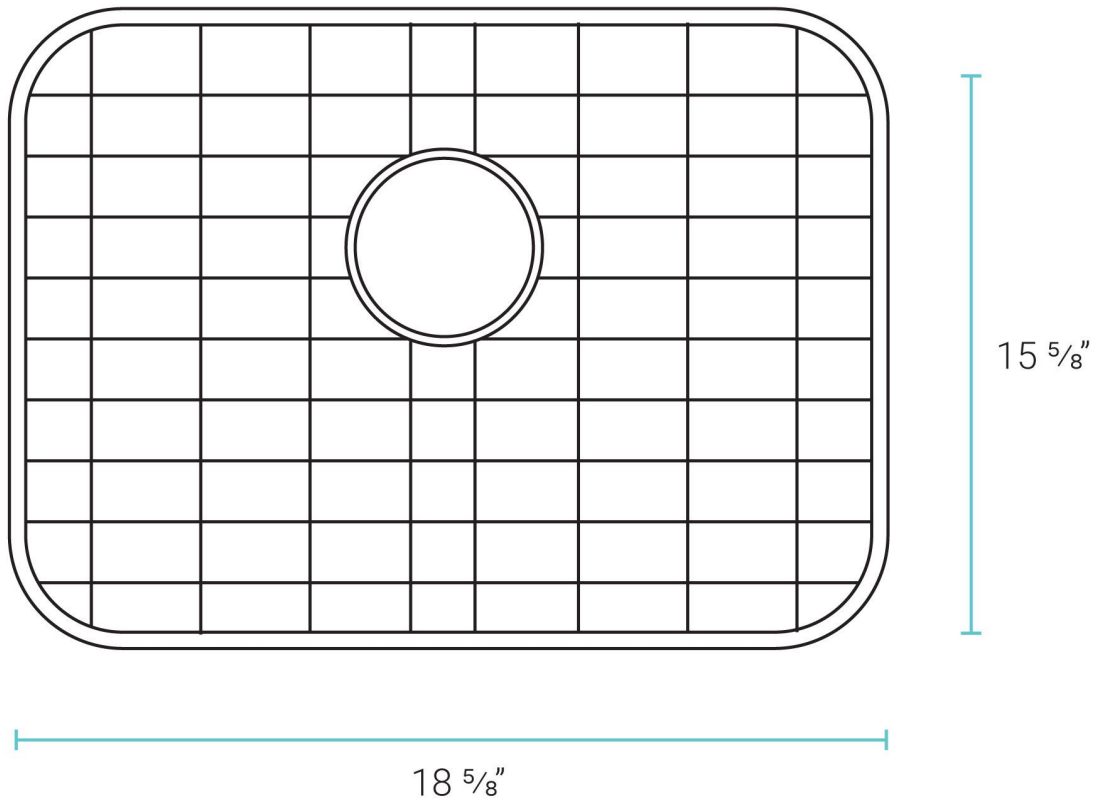

Swiss Madison[®]
well made forever

SM-KU702-G