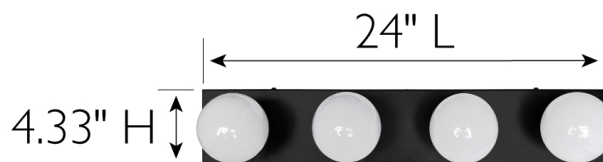

4-Light Indoor Dimmable Vanity Light Matte Black

2" Depth Without Bulb

SPECIFICATIONS

MOUNTING:	Wall Mount	LED BRIGHTNESS (LUMENS):	N/A
SLOPED CEILING ADAPTABLE:	No	LED COLOR CORRELATED TEMPERATURE (CCT):	N/A
LAMP TYPE 1:	Maximum 60W Medium Base Bulb	LED COLOR RENDERING INDEX (CRI):	N/A
BULB INCLUDED:	No	LED EFFICACY:	N/A
WATTS PER BULB:	60W	LED AVERAGE RATED LIFE:	N/A
TOTAL WATTAGE:	240W	ENERGY EFFICIENT:	No
DIMMABLE:	Yes	LIGHTING AMPS:	2
MATERIAL CONSTRUCTION:	Iron	VOLTAGE:	120V
ASSEMBLED DIMENSIONS:	4.33" H x 24" L x 2" D		
WEIGHT:	3 lbs.		
BACKPLATE DIMENSIONS:	4.33" H x 24" W x .80" D		
CANOPY/PLATE DIMENSIONS:	N/A		
GLASS/SHADE DIMENSIONS:	N/A		
GLASS/SHADE MATERIAL:	N/A		
GLASS/SHADE TYPE:	N/A		
GLASS/SHADE COLOR:	N/A		