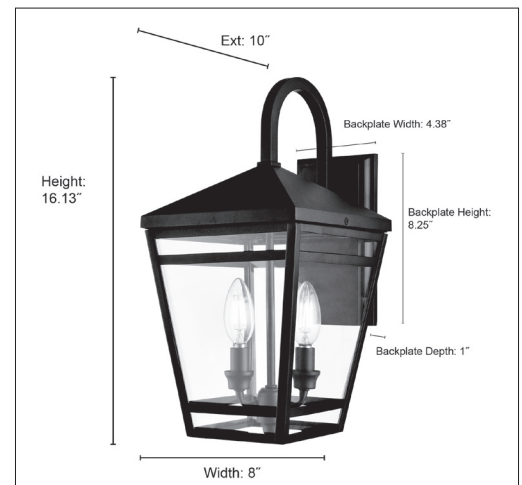

82102

SEAGER TWO LIGHT OUTDOOR WALL SCONCE

**FINISH**

TBK - Textured Black

**DIMENSIONS**

Width 8"  
Height 16.13"  
Ext. 10"  
Backplate Width 4.38"  
Backplate Height 8.25"  
Backplate Depth 1"  
Weight 4.28 lbs

**MATERIAL**

Aluminum

**GLASS**

Clear

**LAMPING**

# Bulbs 2-Candle  
Bulb Base Candelabra (E12)  
Watts per Bulb 60W  
Voltage 120V  
Total Wattage 120W  
Bulbs Included No

**CERTIFICATION**

ETL Listed Wet Location

**ITEM NUMBER**

SKU 82102 TBK

82102 TBK

Millennium Lighting  
105 Declaration Drive  
McDonough, GA 30253  
[www.millenniumlighting.com](http://www.millenniumlighting.com)