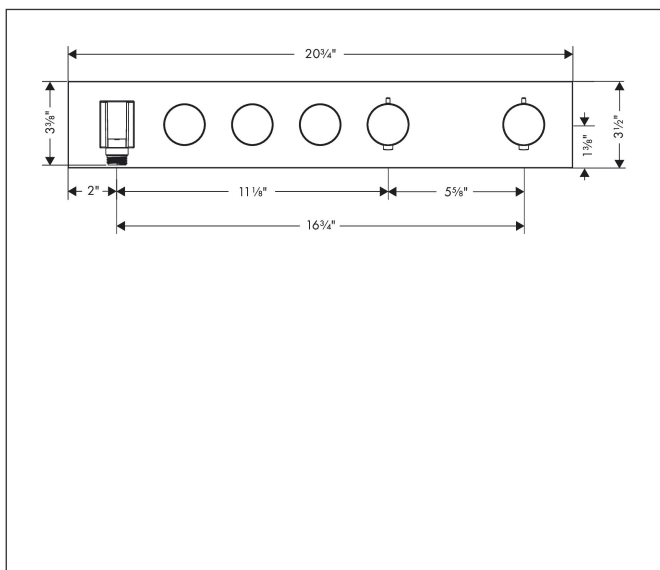

Brand AXOR
 Art. Name **AXOR ShowerSolutions** Thermostatic Module Trim Select for 3 Functions
 Art. Nr. 18356251
 Surface brushed gold optic
 Pos. 1

Product Picture

Drawing

Features

- Consists of: Thermostatic Module Trim, Handshower holder
- Select push-button on/off control for 3 outlets
- Outlets may be operated simultaneously
- Flow: 1.77 GPM (6.7 L/Min)
- Thermostatic cartridge, Start/stop cartridge
- Anti-scald 100° safety stop
- Hose nut: For shower hoses with conical or cylindrical nut on both sides
- Thermostat is delivered with buttons Rain large, Waterfall, hand shower
- Optional accessory to limit total flow to 1.75 GPM @80 PSI where required