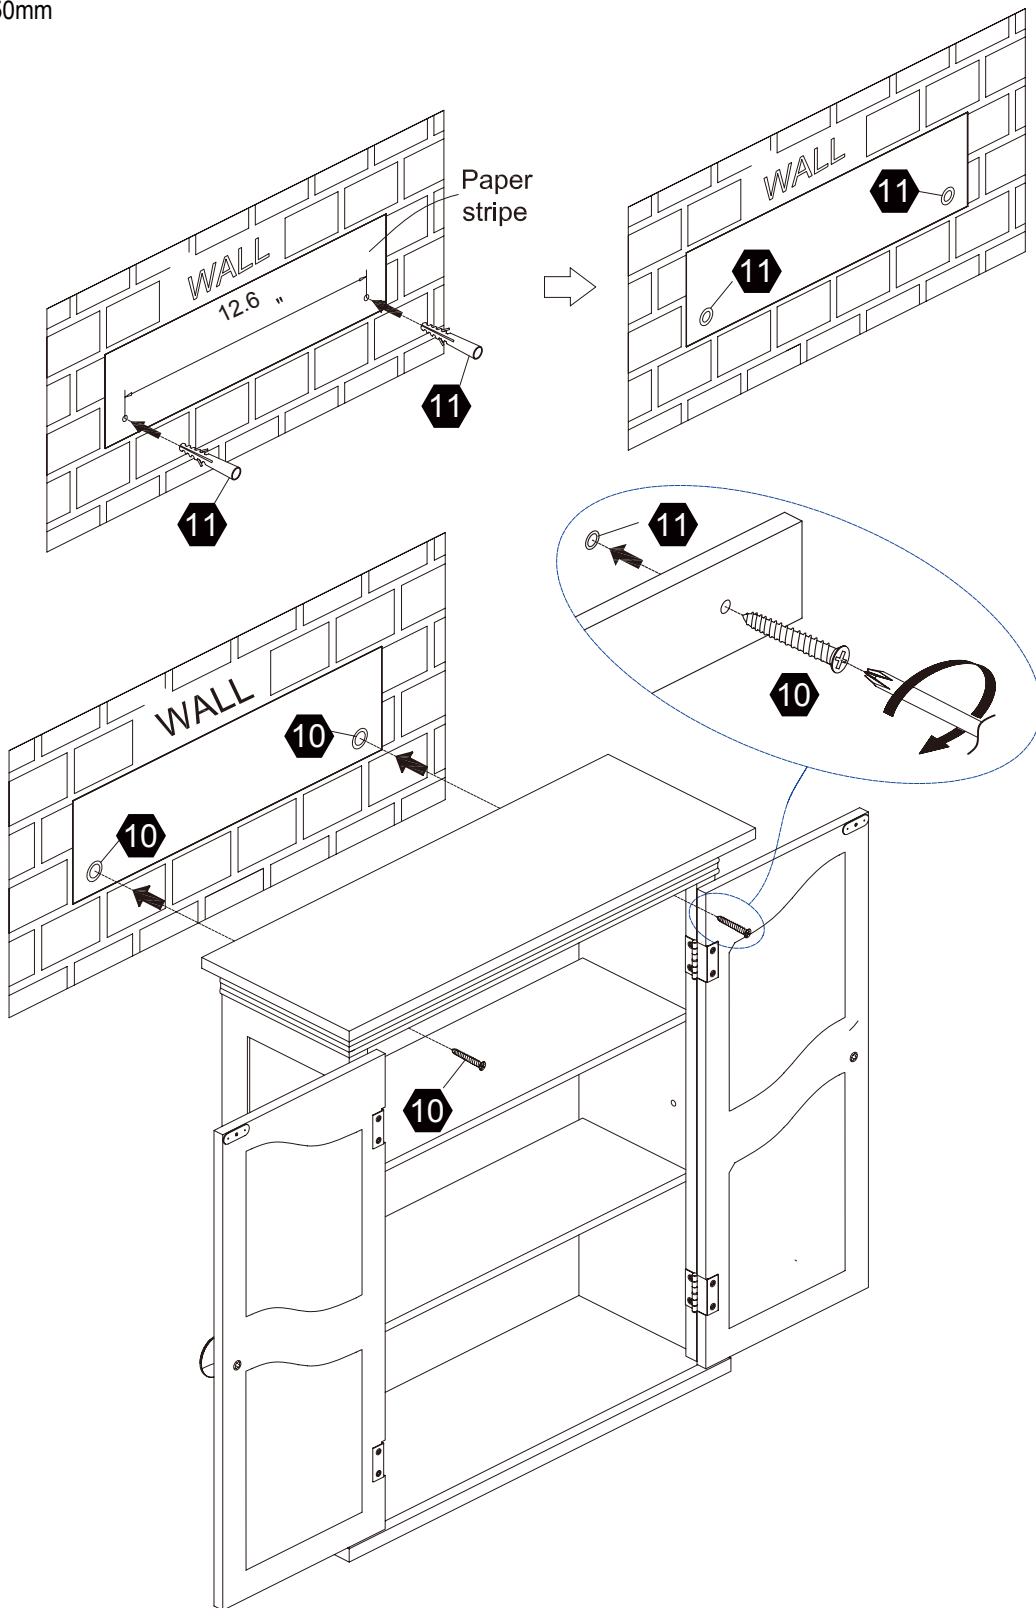

7

2 sets

9

8 pcs

Scan for assembly instructions.

Step 5

10

2 pcs

Ø4*50mm

11

2 pcs

Scan for assembly instructions.

100

70

PORTRAIT

TEMPLATE
Wall Cabinet 2 Door

PORTRAIT

101.5

356

101.5

559

70

100