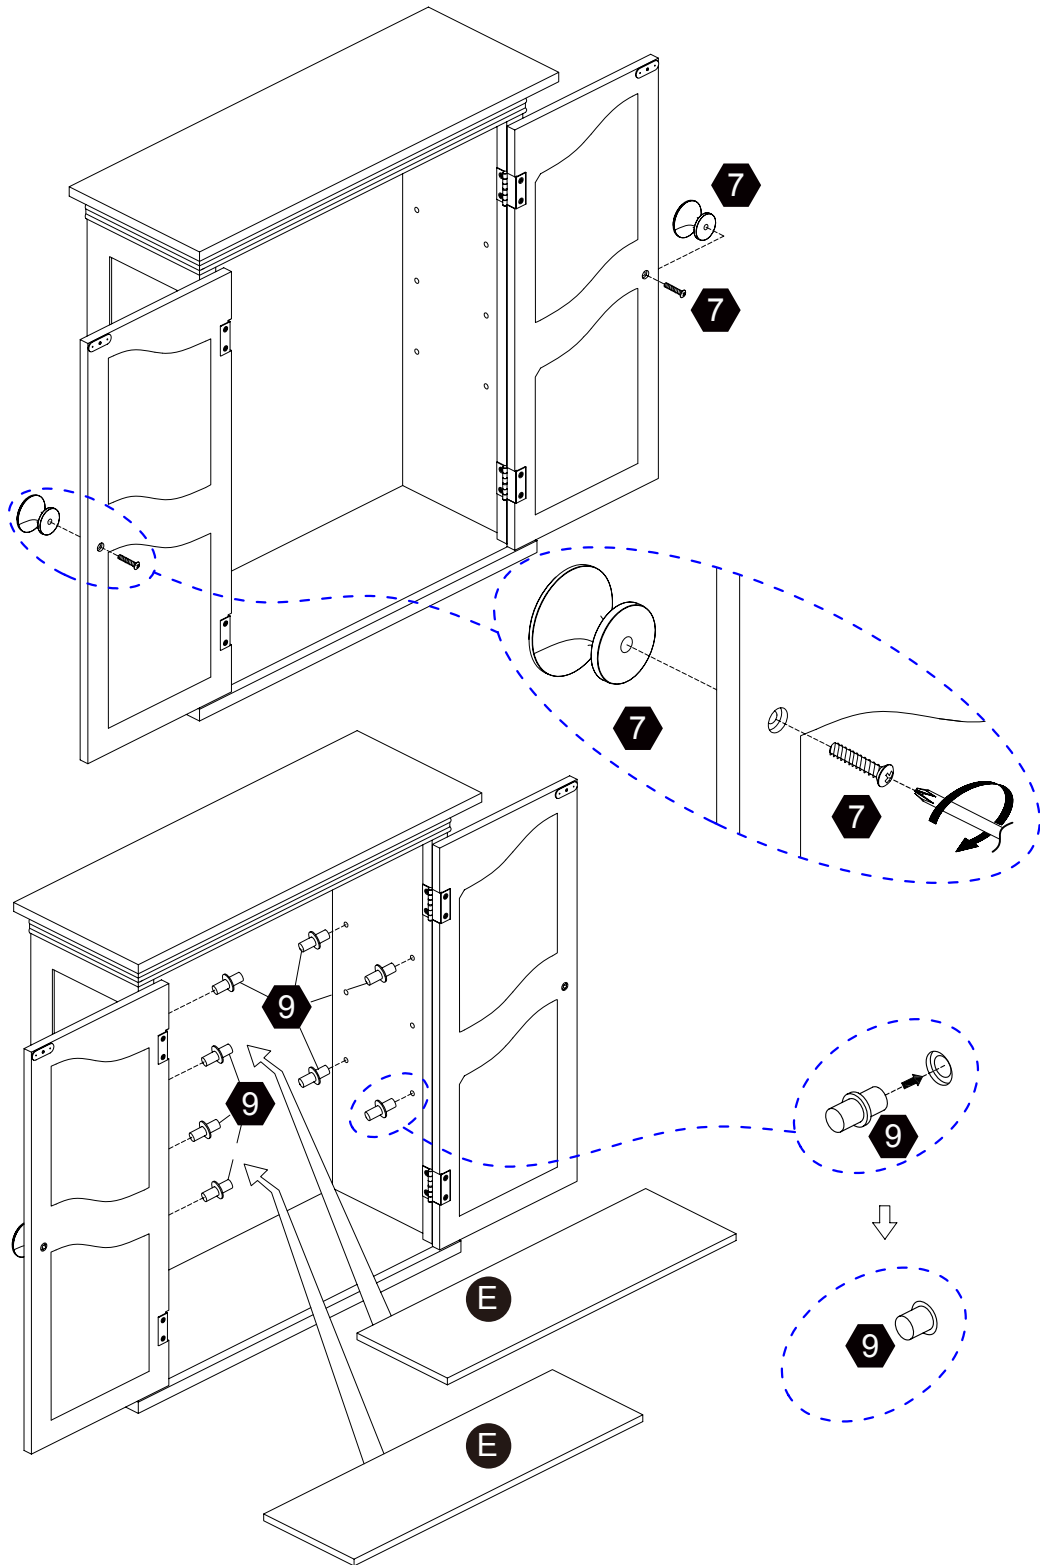

7

2 sets

9

8 pcs

Scan for assembly instructions.

Step 5

10

2 pcs

Ø4*50mm

11

2 pcs

Scan for assembly instructions.

100

70

PORTRAIT

TEMPLATE
Wall Cabinet 2 Door

PORTRAIT

101.5

356

101.5

559

70

100