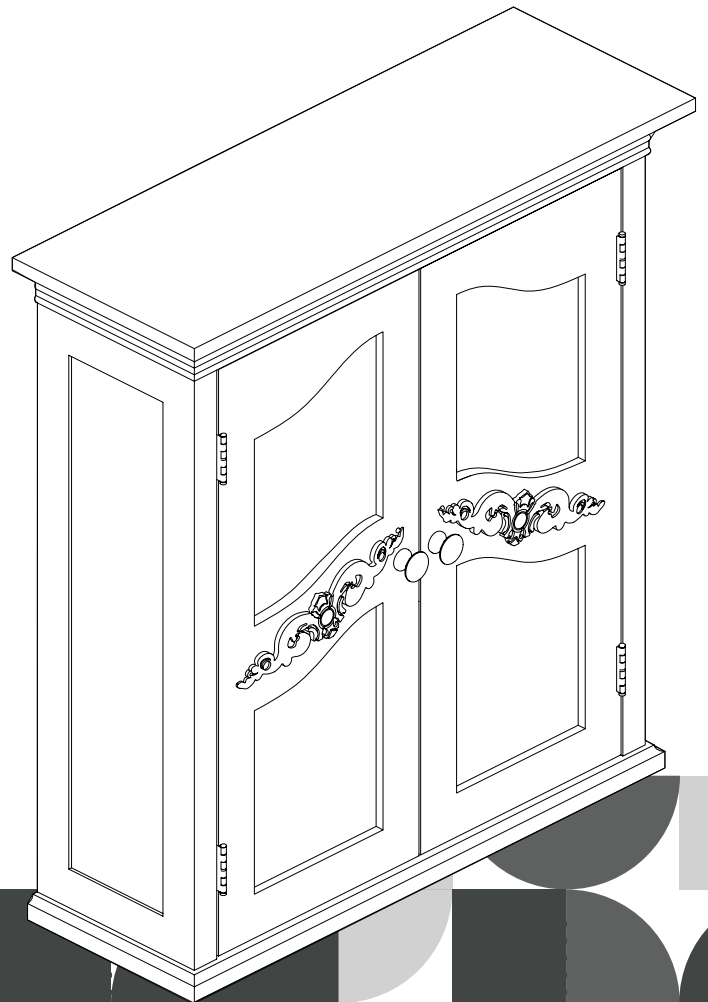

Extended Warranty
Sign Up

E-1

Welcome home!

ELG-549/570

**TEAMSON HOME
Wall Cabinet 2 Doors**

**Questions? Comments? Need help?
Call or email us any time!**

Global Customer Service

USA

Exploded Drawing

Scan for assembly instructions.

Product Parts

A

1 PC

B

1 PC

C