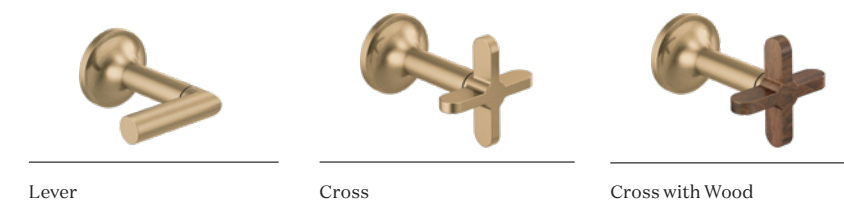

### Available Finishes

-  POLISHED CHROME (PC)
-  BRILLIANCE® BRUSHED NICKEL (BN)
-  BRILLIANCE® LUXE GOLD® (GL)
-  MATTE BLACK (BL)\*

Polished Chrome (PC)

Brilliance® Brushed Nickel (BN)

Widespread Lavatory Faucet with High Lever Handles in Brilliance® Luxe Gold® (GL)  
65375LF-LHP, HL5375

### WIDESPREAD LAVATORY HANDLES

Low Lever

High Lever

Low Cross

High Cross

Low Cross with Wood

High Cross with Wood

### WALL MOUNT LAVATORY HANDLES

Lever

Cross

Cross with Wood

Electronic Single-Hole Lavatory Faucet  
65675LF

Single-Handle Lavatory Faucet  
65175LF

Two-Handle Wall Mount Lavatory Faucet with Wood Cross Handles  
T65875LF-LHP, HX5875