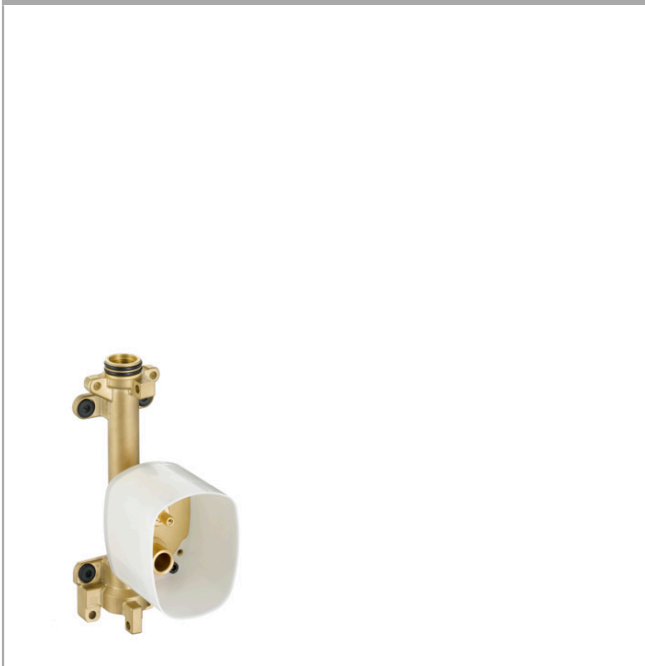

AXOR ShowerSolutions
Rough, Handshower Module 5" x 5"
 Finishes : n.a. Part no. : 10650181

Description

Features

- Horizontal or vertical installation
- Quick connection for easy, leak-free installation

Product image

Scale drawing

AXOR ShowerSolutions
Rough, Handshower Module 5" x 5"
Finishes : n.a. Part no. : 10650181

Exploded drawing

Year of production: >01/15

AXOR ShowerSolutions
Rough, Handshower Module 5" x 5"
 Finishes : n.a. Part no. : **10650181**

Spare parts list

Year of production: >01/15

| Pos. | Description | Part no. | PC | PU |
|------|-------------------------------|----------|----|----|
| 1 | sealing foil | 95389000 | 0 | 1 |
| 2 | shut off unit with spindle ½" | 94142000 | 0 | 1 |
| 3 | pin | 95334000 | 0 | 1 |
| 4 | O-Ring 23x2,5 | 98183000 | 0 | 1 |
| 5 | plug | 95335001 | 0 | 1 |