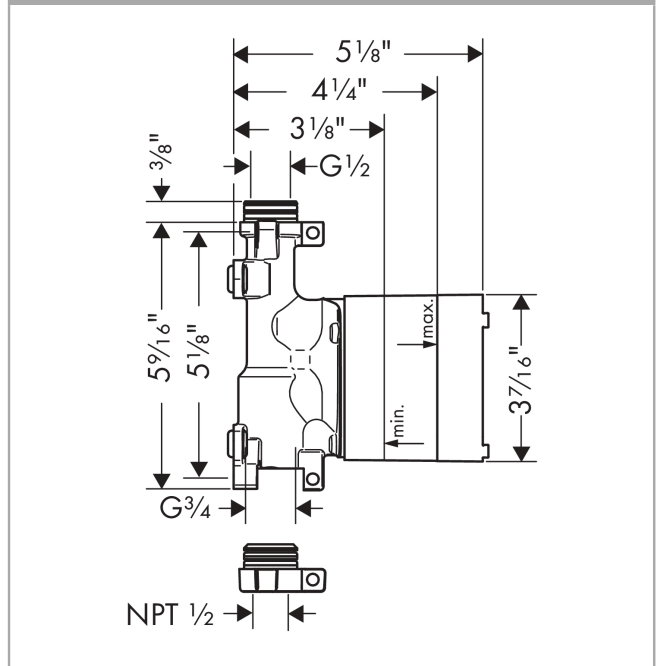

AXOR ShowerSolutions
Rough, Handshower Module 5" x 5"
 Finishes : n.a. Part no. : 10650181

Description

Features

- Horizontal or vertical installation
- Quick connection for easy, leak-free installation

Product image

Scale drawing

AXOR ShowerSolutions
Rough, Handshower Module 5" x 5"
Finishes : n.a. Part no. : 10650181

Exploded drawing

Year of production: >01/15

AXOR ShowerSolutions
Rough, Handshower Module 5" x 5"
 Finishes : n.a. Part no. : **10650181**

Spare parts list

Year of production: >01/15

| Pos. | Description | Part no. | PC | PU |
|------|-------------------------------|----------|----|----|
| 1 | sealing foil | 95389000 | 0 | 1 |
| 2 | shut off unit with spindle ½" | 94142000 | 0 | 1 |
| 3 | pin | 95334000 | 0 | 1 |
| 4 | O-Ring 23x2,5 | 98183000 | 0 | 1 |
| 5 | plug | 95335001 | 0 | 1 |