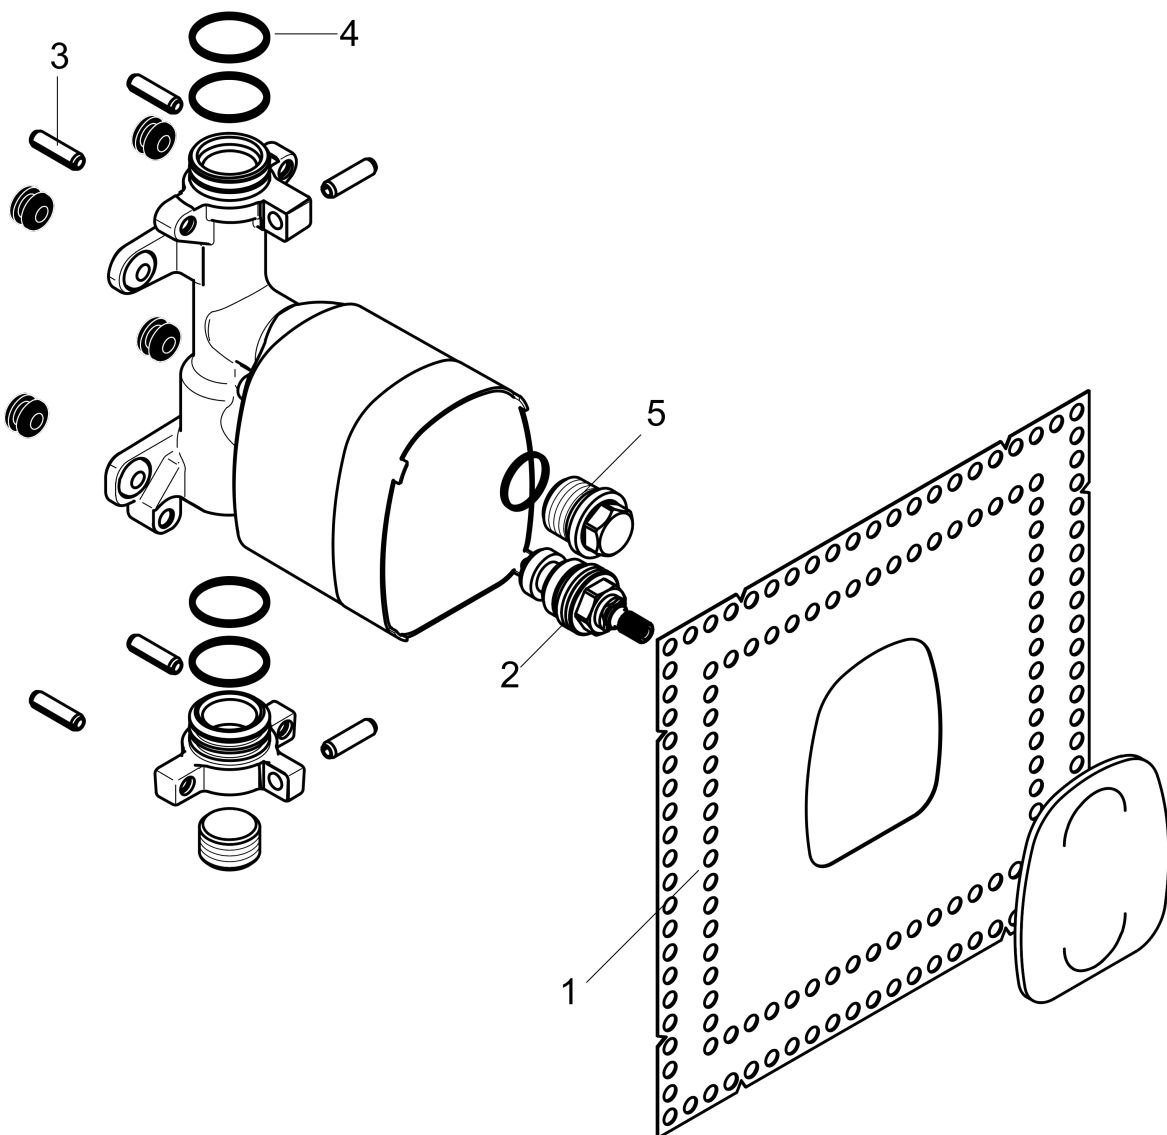

AXOR ShowerSolutions
Rough, Handshower Module 5" x 5"
 Finishes : n.a. Part no. : 10650181

Description

Features

- Horizontal or vertical installation
- Quick connection for easy, leak-free installation

Product image

Scale drawing

AXOR ShowerSolutions
Rough, Handshower Module 5" x 5"
Finishes : n.a. Part no. : 10650181

Exploded drawing

Year of production: >01/15

AXOR ShowerSolutions
Rough, Handshower Module 5" x 5"
 Finishes : n.a. Part no. : **10650181**

Spare parts list

Year of production: >01/15

| Pos. | Description | Part no. | PC | PU |
|------|-------------------------------|----------|----|----|
| 1 | sealing foil | 95389000 | 0 | 1 |
| 2 | shut off unit with spindle ½" | 94142000 | 0 | 1 |
| 3 | pin | 95334000 | 0 | 1 |
| 4 | O-Ring 23x2,5 | 98183000 | 0 | 1 |
| 5 | plug | 95335001 | 0 | 1 |