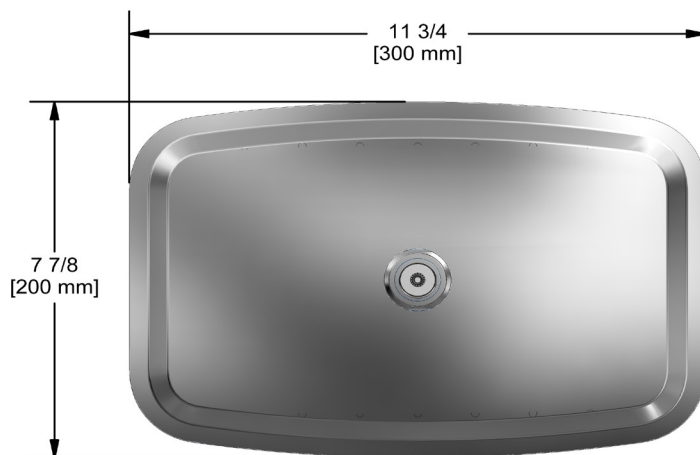

SPECIFICATIONS

DESCRIPTION

- 1 function

FLOW

- 7.6 L/min (2 gpm) (80psi) max / 5.7 L/min (1.5 gpm) (45 psi) min
- 6.8 L/min (1.8 gpm) (80psi) max / 5.1 L/min (1.3 gpm) (45 psi) min [495-WS]

STANDARDS

- ASME A112.18.1 / CSA B125.1

WARRANTY

- Most products or parts carry "Limited Warranties" against manufacturing defects. For US customers please visit houseofrohl.com/support and for Canadian customers please visit houseofrohl.ca/support for complete product and finish warranty.

12" x 8" Rain Showerhead

MODELS: 495

For warranty or additional information, contact:

US Customers

U.S.A.
houseofrohl.com/support
1-800-777-9762

QUEBEC / MARITIMES / WESTERN CANADA
QUÉBEC / MARITIMES / OUEST CANADIEN
QUEBEC / MARITIMOS / CANADA OCCIDENTAL
houseofrohl.ca/support
1-866-473-8442

Canadian Customers

ONTARIO
houseofrohl.ca/support
1-800-287-5354