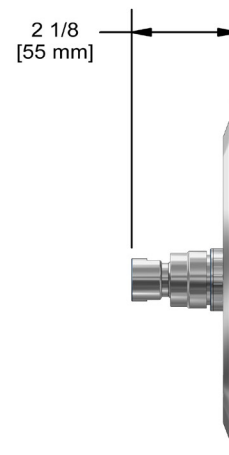

SPECIFICATIONS

DESCRIPTION

- 1 function

FLOW

- 7.6 L/min (2 gpm) (80psi) max / 5.7 L/min (1.5 gpm) (45 psi) min
- 6.8 L/min (1.8 gpm) (80psi) max / 5.1 L/min (1.3 gpm) (45 psi) min [495-WS]

STANDARDS

- ASME A112.18.1 / CSA B125.1

WARRANTY

- Most products or parts carry "Limited Warranties" against manufacturing defects. For US customers please visit houseofrohl.com/support and for Canadian customers please visit houseofrohl.ca/support for complete product and finish warranty.

12" x 8" Rain Showerhead

MODELS: 495

For warranty or additional information, contact:

US Customers

U.S.A.
houseofrohl.com/support
1-800-777-9762

QUEBEC / MARITIMES / WESTERN CANADA
QUÉBEC / MARITIMES / OUEST CANADIEN
QUEBEC / MARITIMOS / CANADA OCCIDENTAL
houseofrohl.ca/support
1-866-473-8442

Canadian Customers

ONTARIO
houseofrohl.ca/support
1-800-287-5354