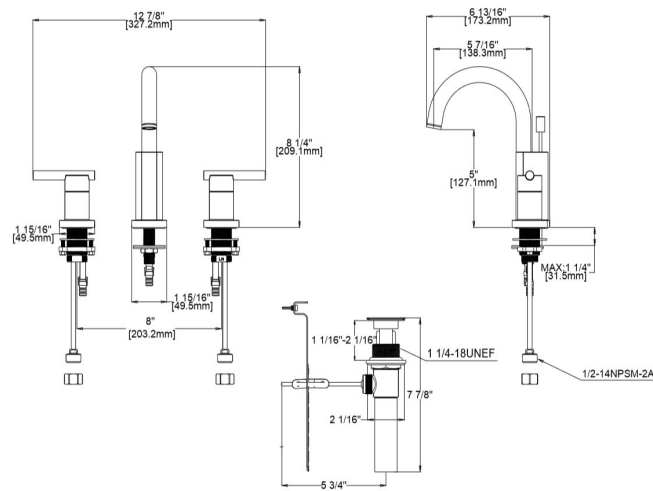

## Geneva Widespread Bathroom Faucet Polished Chrome

### SPECIFICATIONS

MATERIAL:	Hybrid	FLOW RATE:	1.2 GPM
HANDLE MATERIAL:	Zinc	LOW FLOW:	Yes
SPOUT MATERIAL:	N/A	HANDLES - CONFIGURATION:	Double Handle
CARTRIDGE MATERIAL:	Ceramic	HANDLE REACH:	2.44"
WATERWAY MATERIAL:	Brass	SPRAYER INCLUDED:	No
DRAIN MATERIAL:	Brass	DIMENSIONS WITH DECK PLATE:	12.9" L x 6.8" W x 8.25" D
FAUCET TYPE:	Lav Widespread	WEIGHT WITH DECK PLATE:	4.63 lbs.
MOUNTING TYPE:	Deck Mount	DIMENSIONS W/O DECK PLATE:	12.88" L x 6.82" W x 8.23" D
MOUNTING HOLES:	3	WEIGHT W/O DECK PLATE:	4.65 lbs.
MAX DECK THICKNESS:	1.4"	PVD FINISH:	No
DECK PLATE - INCLUDED:	N/A		
SPOUT REACH:	4.97"		
SPOUT HEIGHT:	5.03"		