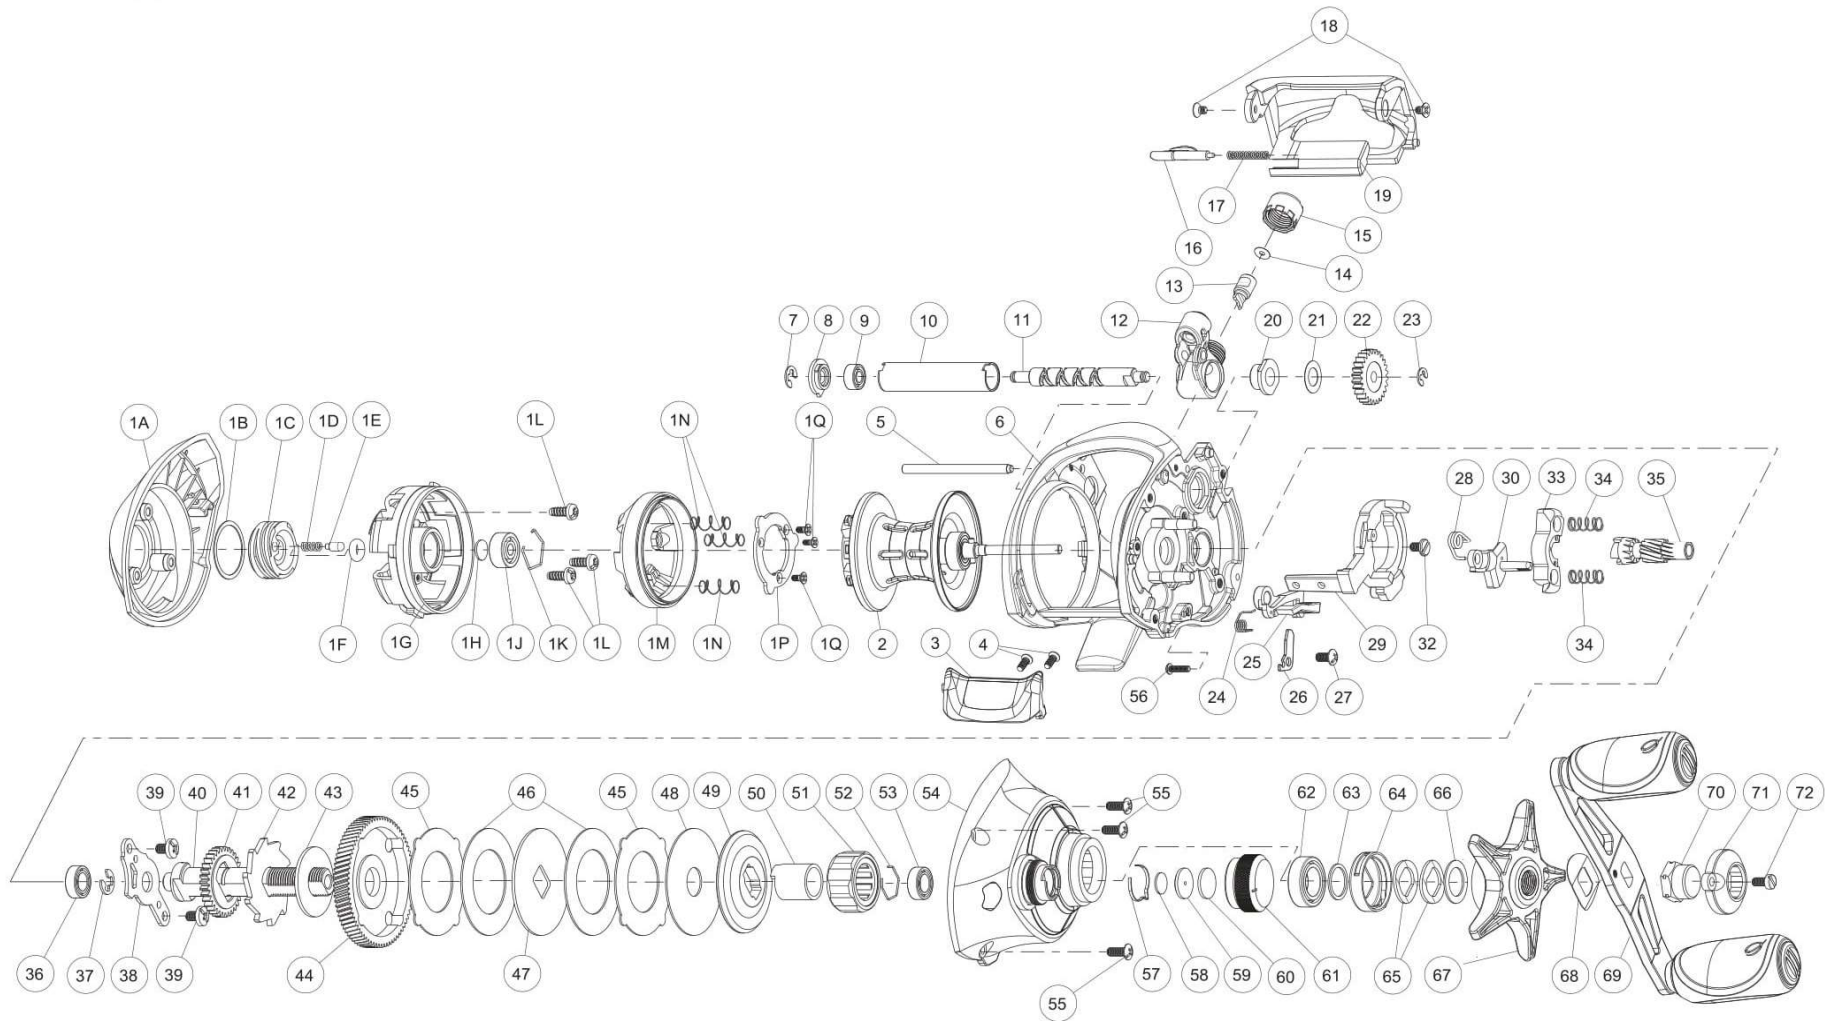

## Quantum 2021 Accurist ATGR100HPTA Part List

Key No.	Description	Part No. ATGR100HPTA	Q'TY	Key No.	Description	Part No. ATGR100HPTA	Q'TY
1	Palm Side Cover Kit include	VA423-73	1	29	Release Slider	DX039-01	1
	1A - Palm Side Cover	VA023-73	1	30	Flippin Switch	VA087-01	1
	1B - Centrifugal Dial Washer	SB111-01	1	31	Release Slider Screw	DX125-01	1
	1C - Centrifugal Dial	SB026-03	1	32	Pinion Yoke	SB025-01	1
	1D - Centrifugal Dial Click Spring	YW114-01	1	33	Yoke Spring	GX040-01	2
	1E - Centrifugal Dial Click Pawl	PW098-01	1	34	Pinion Gear	WA011-01	1
	1F - Centrifugal Dial Frection Ring	SB105-01	1	35	Crank Shaft Ball Bearing - L	SW017-06	1
	1G - Spool Cover	VA051-01	1	36	E-Clip	QW120-01	1
	1H - Spool Tension Shim	QW032-04	1	37	Crank Shaft Retainer	VA002-01	1
	1J - Ball Bearing - Spool Shaft (Palm)	QV017-04	1	38	Crank Shaft Retainer Screw	JX107-02	2
	1K - Clip Ring	HV080-01	1	39	Crank Shaft	YW008-05	1
	1L - Spool Cover Screw	WW107-01	3	40	O/S Drive Gear	DW112-01	1
	1M - Brake Ring Assembly	VA342-01	1	41	Trip Ratchet	PW083-02	1
	1N - Spring - Brake Ring Slider	DW070-01	3	42	Trip Ratchet Washer	YW111-01	1
	1P - Retainer - Brake Ring Slider Spring	VA129-01	1	43	Drive Gear	WA012-03	1
1Q - Retainer Screw	DW107-01	3	44	Drag Key Washer	PW048-01	2	
2	Spool Assembly	YI321-01	1	45	Drag Disc - A	PW059-02	2
3	Thumb Bar	YI009-01	1	46	Drag "D" Washer	YW045-01	1
4	Thumb Bar Screw	YB107-02	2	47	Drag Disc - B	YW059-01	1
5	Stabilizer Bar	VA061-01	1	48	Drag Washer	VA045-01	1
6	Frame	VA001-72	1	49	One Way Clutch Sleeve	UX052-01	1
7	E-Clip	NX092-01	1	50	One Way Clutch	VA063-01	1
8	Bearing Retainer	DW067-01	1	51	Spool Tension Knob Ball Bearing Retainer	EB080-01	1
9	Worm Shaft Ball Bearing	XX117-04	1	52	Tension Knob Ball Bearing	SW017-06	1
10	Worm Shaft Guide	SB016-01	1	53	Gear Side Cover Assembly	VA324-73	1
11	Worm Shaft	HV072-01	1	54	Gear Side Cover Screw-A	VA053-01	3
12	Line Guide Carrier	VA047-01	1	55	Gear Side Cover Screw-B	ZW053-03	1
13	Line Guide Pawl	ZW006-03	1	56	Tension Knob Click Spring	PW114-01	1
14	Line Guide Carrier Washer	BV035-01	1	57	Washer - Spool Tension	QW032-04	1
15	Line Guide Carrier Screw	ZW007-01	1	58	Collar - Spool Tension	VA081-01A	1
16	Side Cover Locking Lever	VA119-01	1	59	Spool Cushion Washer	VA082-01	1
17	Spring - Locking Lever	ZW096-01	1	60	Spool Tension Knob	YI033-01	1
18	Screw	CF107-02	2	61	Crank Shaft Ball Bearing	TW058-09	1
19	Front Support	YI099-02	1	62	Crank Shaft Ball Bearing Washer	TW035-02	1
20	Worm Shaft Bushing - Gear Side	PW068-01	1	63	Drag Click Spring Assembly	YX4114-01	1
21	O/S Pinion Gear Washer	EX035-01	1	64	Spring "D" Washer	JX046-01	2
22	O/S Pinion Gear	DW085-01	1	65	Star Drag Washer	ZW032-01	1
23	E-Clip	NX090-01	1	66	Star Drag	YI055-01	1
24	Kick Lever Spring	DX097-01	1	67	Handle Washer	NX054-01	1
25	Kick Lever	PW077-01	1	68	Handle Assembly	YI318-01	1
26	Kick Lever Guide Plate	VA161-01	1	69	Handle Nut	DW003-07	1
27	Kick Lever Guide Plate Screw	JX107-02	1	70	Handle Nut Cap	DW034-05	1
28	Release Slider Spring	DX104-01	1	71	Handle Nut Cap Screw	DW050-02	1