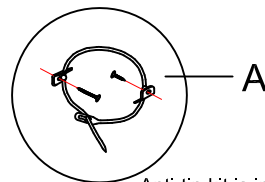

ITEM: 5961-85004-02 Credenza  
5961-85004-89 Credenza

Thank you for purchasing this quality product. Be sure to unpack carefully looking for small parts which may have come loose during shipment.

Read all instruction and study the drawing carefully before starting the assembly process .

## HARDWARE PACK

NO.	DRAWING	DESCRIPTION	SIZE	Q'TY
A		Anti - Tip Kit		1PC

### Tipping Restraint

Anti-tip kit is included for use.  
We recommend installing for safety reason

The reversible shelves are packed in inner box to avoid damage during transit, and one side for wine bottom only, the other side for different stuff. Place shelf pins in the desired level and put the needed sides of shelves face up.

The reversible shelves are packed in inner box to avoid damage during transit, and one side for wine bottom only, the other side for different stuff. Place shelf pins in the desired level and put the needed sides of shelves face up.