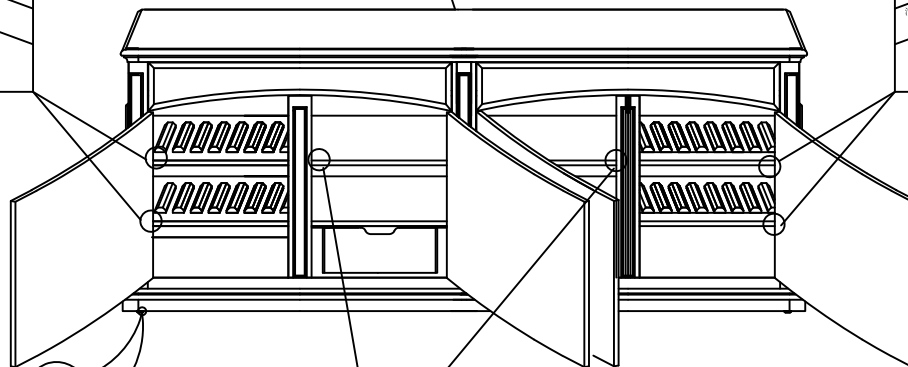

### Tipping Restraint

Anti-tip kit is included for use.  
We recommend installing for safety reason

The reversible shelves are packed in inner box to avoid damage during transit, and one side for wine bottom only, the other side for different stuff. Place shelf pins in the desired level and put the needed sides of shelves face up.

The reversible shelves are packed in inner box to avoid damage during transit, and one side for wine bottom only, the other side for different stuff. Place shelf pins in the desired level and put the needed sides of shelves face up.

STEP 2

STEP 2

Adjust Leveler if needed to level case on uneven floor.

STEP 3

STEP 1

The adjustable shelves are screwed in place to avoid damage during transit. To adjust the shelf height, remove screws then place shelf pins in the desired level.