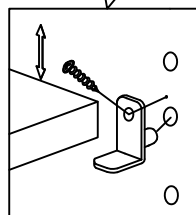

### Tipping Restraint

Anti-tip kit is included for use.  
We recommend installing for safety reason

The reversible shelves are packed in inner box to avoid damage during transit, and one side for wine bottom only, the other side for different stuff. Place shelf pins in the desired level and put the needed sides of shelves face up.

The reversible shelves are packed in inner box to avoid damage during transit, and one side for wine bottom only, the other side for different stuff. Place shelf pins in the desired level and put the needed sides of shelves face up.

STEP 2

STEP 2

Adjust Leveler if needed to level case on uneven floor.

STEP 3

STEP 1

The adjustable shelves are screwed in place to avoid damage during transit. To adjust the shelf height, remove screws then place shelf pins in the desired level.