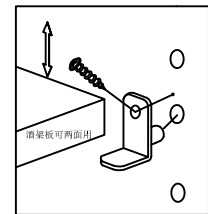

ITEM: 5961-85004-02 Credenza
5961-85004-89 Credenza

Thank you for purchasing this quality product. Be sure to unpack carefully looking for small parts which may have come loose during shipment.

Read all instruction and study the drawing carefully before starting the assembly process .

HARDWARE PACK

NO.	DRAWING	DESCRIPTION	SIZE	Q'TY
A		Anti - Tip Kit		1PC

Tipping Restraint

Anti-tip kit is included for use.
We recommend installing for safety reason

The reversible shelves are packed in inner box to avoid damage during transit, and one side for wine bottom only, the other side for different stuff. Place shelf pins in the desired level and put the needed sides of shelves face up.

The reversible shelves are packed in inner box to avoid damage during transit, and one side for wine bottom only, the other side for different stuff. Place shelf pins in the desired level and put the needed sides of shelves face up.

STEP 2

Adjust Leveler if needed to level case on uneven floor.

The adjustable shelves are screwed in place to avoid damage during transit. To adjust the shelf height, remove screws then place shelf pins in the desired level.