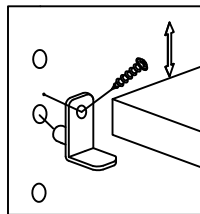

## HARDWARE PACK

NO.	DRAWING	DESCRIPTION	SIZE	Q'TY
A		Anti - Tip Kit		1PC

### Tipping Restraint

Anti-tip kit is included for use.  
We recommend installing for safety reason

The reversible shelves are packed in inner box to avoid damage during transit, and one side for wine bottom only, the other side for different stuff. Place shelf pins in the desired level and put the needed sides of shelves face up.

The reversible shelves are packed in inner box to avoid damage during transit, and one side for wine bottom only, the other side for different stuff. Place shelf pins in the desired level and put the needed sides of shelves face up.