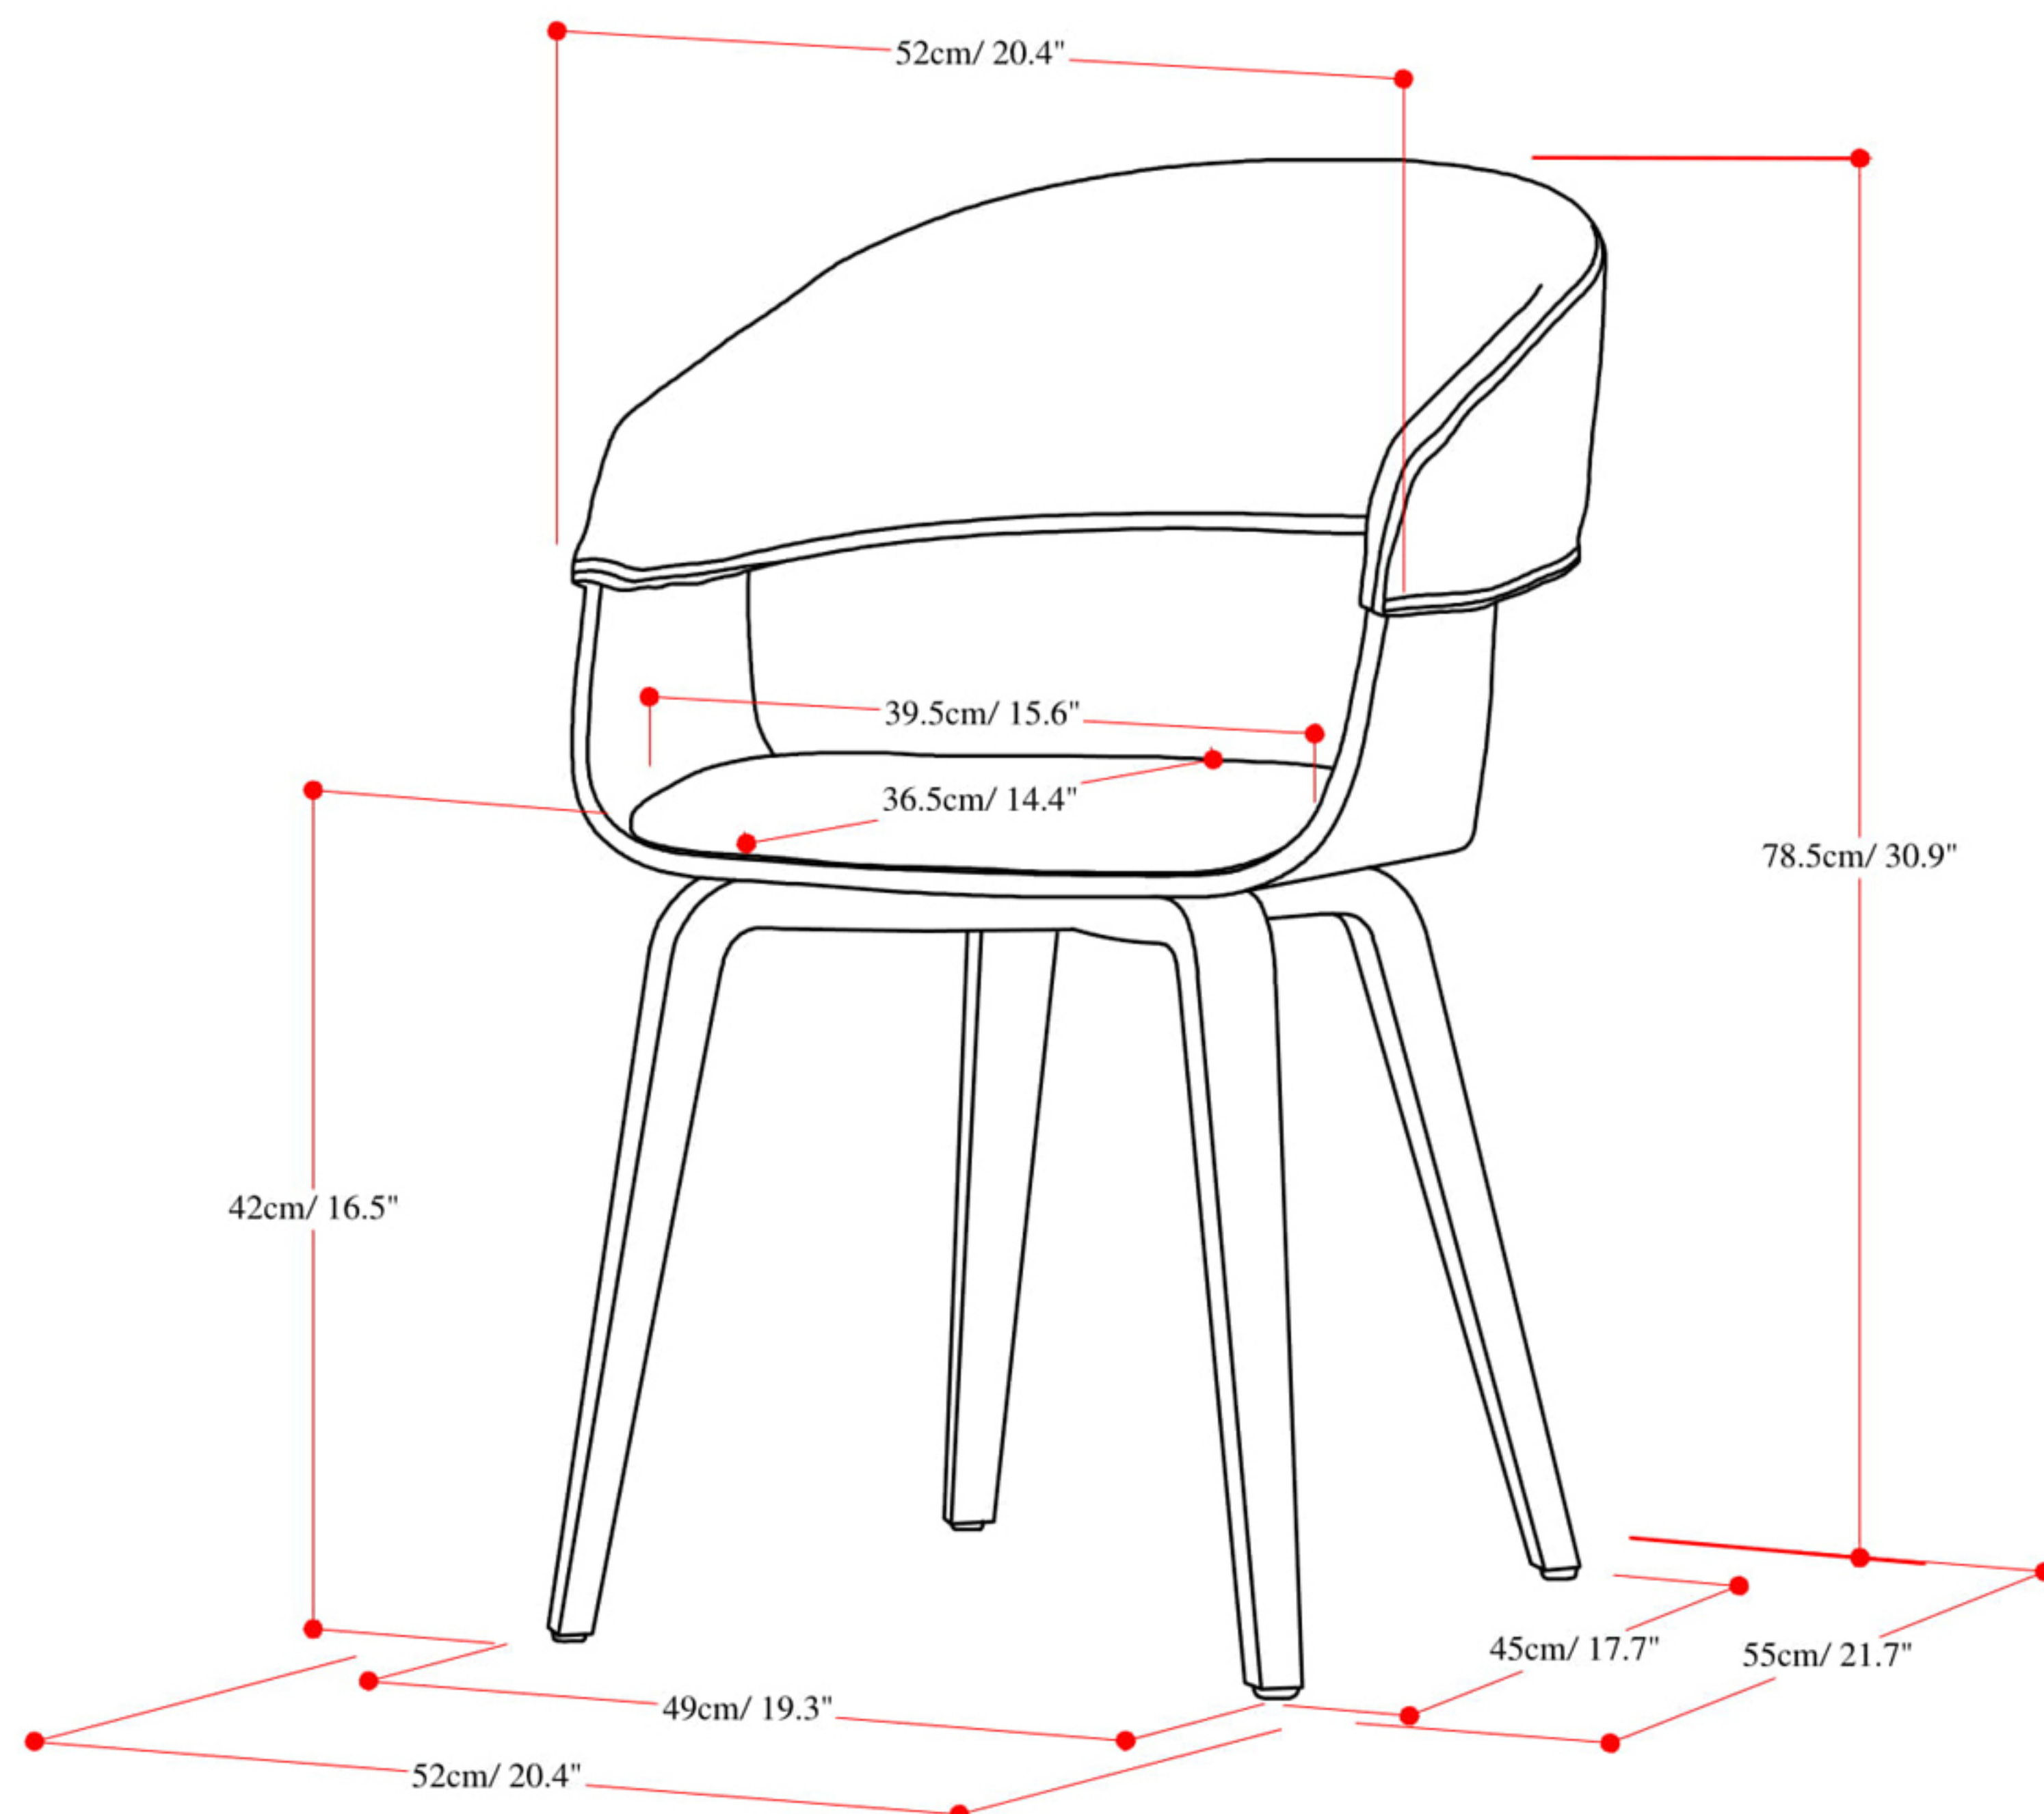

Net Weight : 91.3 (lb)

Net Weight: 11.7 (lbs)