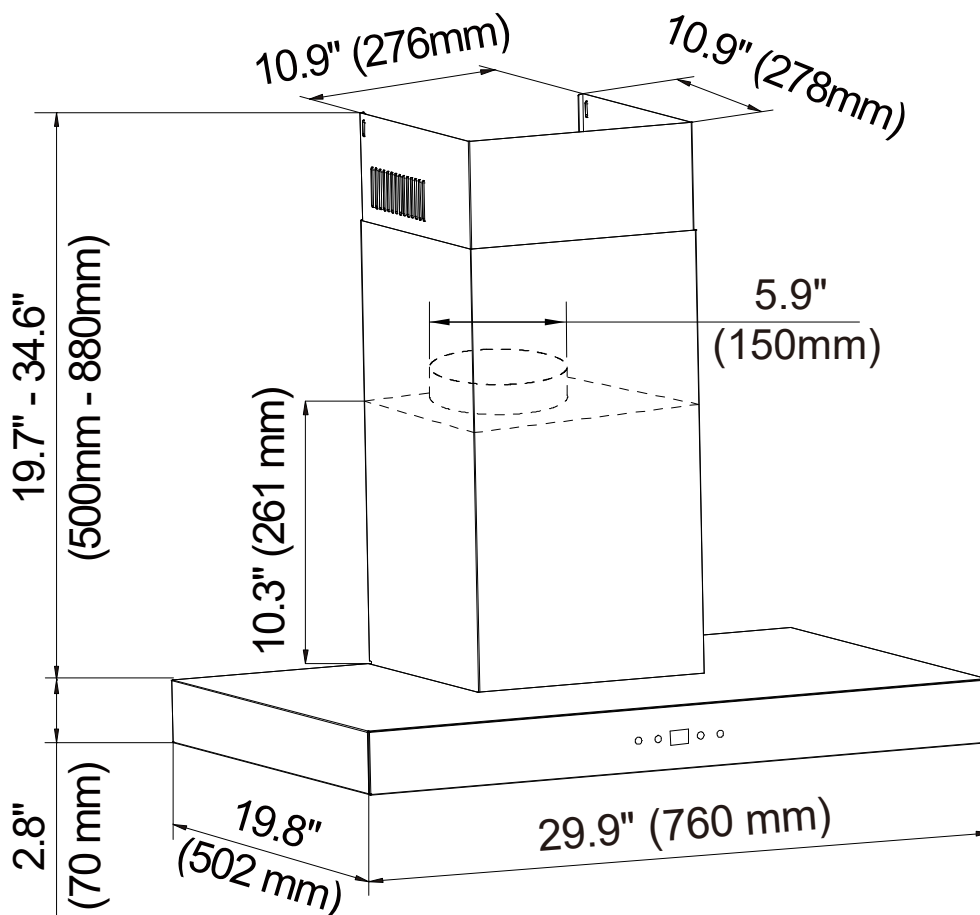

Range Hood Model: RH-AZ0176PSS

V1.0
03/14/2024

Size	30 inch
Mounting Type	Wall Mount
Ductless	Yes (Carbon Filter not Included)
Noise Level	Less Than 60 db
Lights	3 x 2 W LED
Control Type	Touch Panel
Speed Selections	3
Air Flow	600 CFM
Material	Stainless Steel
Color	Natural

Voltage	120 V
Frequency	60 Hz
Amperage	3.2 A
Duct Size (inch)	6" (round)
Filter Type	2 x Stainless Steel Baffle Filter
Remote Control	No
Additional Chimney	No
Vent Install Type	Convertible
Dimensions	29.9" (W) x 19.8" (L) x 37.4" (H)
Certifications	ETL, CEC