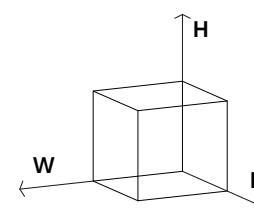

Toby

18W Round Bell Accent Table

Net weight: 10.58 lbs / 4.8 Kgs

Net weight: 10.58 lbs / 4.8 Kgs