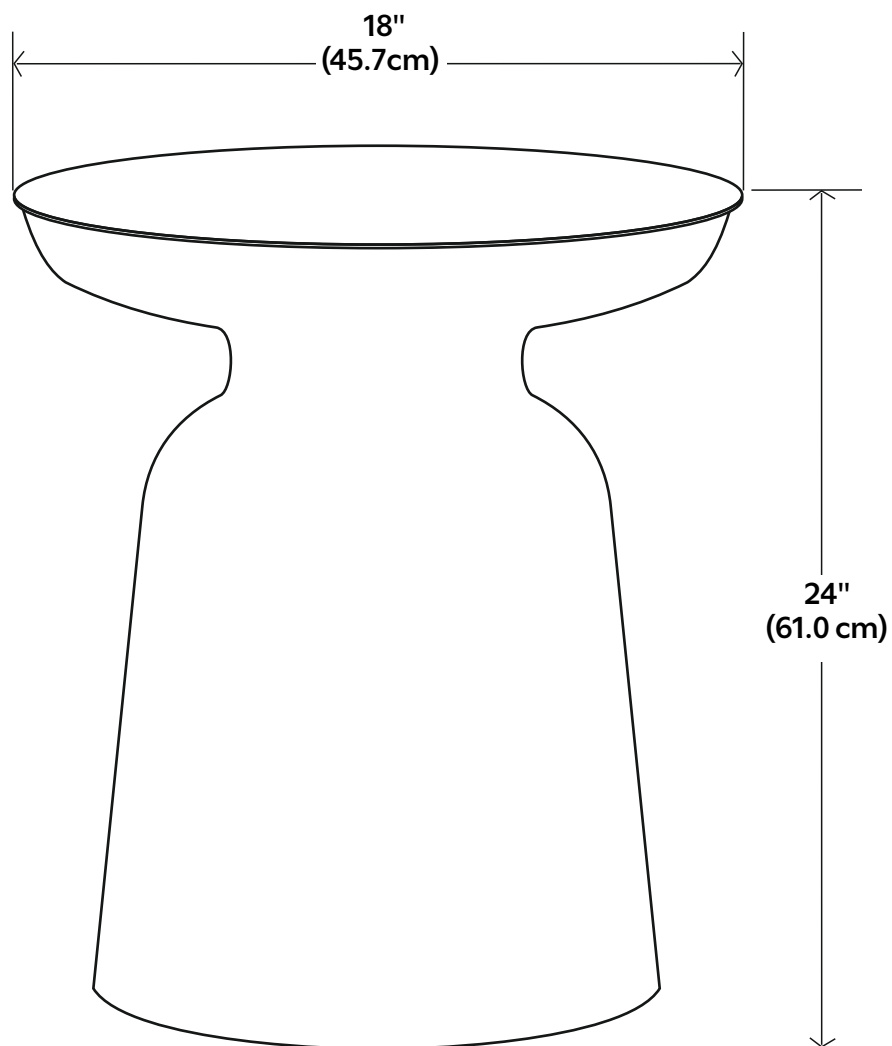

Toby

18W Round Bell Accent Table

Net weight: 10.58 lbs / 4.8 Kgs

Net weight: 10.58 lbs / 4.8 Kgs