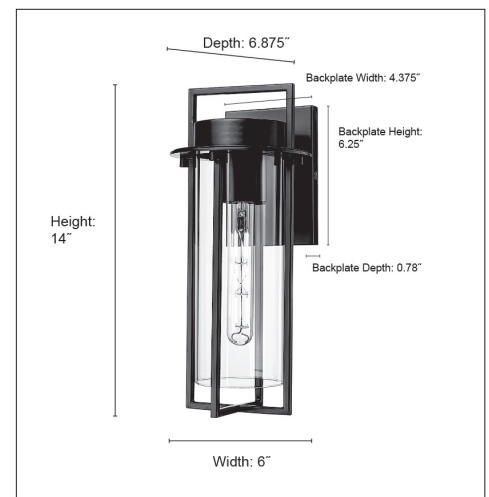

10501

RUSSELL ONE LIGHT OUTDOOR WALL MOUNT

FINISH

TBK - Textured Black

DIMENSIONS

Width 6"
Height 14"
Depth 6.875"
Backplate Width 4.375"
Backplate Height 6.25"
Backplate Depth 0.78"
Weight 3.66 lbs

MATERIAL

Steel

GLASS

Glass Clear

LAMPING

Bulbs 1-Medium
Bulb Base Medium (E26)
Watts per Bulb 60W
Voltage 120V
Total Wattage 60W
Bulbs Included No

CERTIFICATION

ETL Listed Wet Location

ITEM NUMBER

SKU's 10501 TBK

910501 TBK

Millennium Lighting
105 Declaration Drive
McDonough, GA 30253
www.millenniumlighting.com