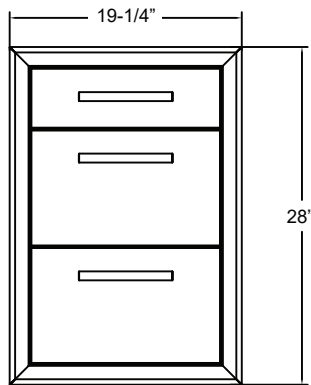

**MODEL:  
XOG20DRAWER3**

**PRO-GRADE LUXURY  
TRIPLE DRAWER**

**20  
INCH**

**Overall Dimensions**

Width	Height	Depth
19 1/4"	28"	25 1/2"

**Cut - Out Dimensions**

Width	Height	Depth
16 13/16"	24"	24 3/4"