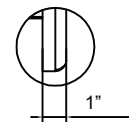

**MODEL:  
XOG20DRAWER3**

**PRO-GRADE LUXURY  
TRIPLE DRAWER**

**20  
INCH**

**Overall Dimensions**

Width	Height	Depth
19 1/4"	28"	25 1/2"

**Cut - Out Dimensions**

Width	Height	Depth
16 13/16"	24"	24 3/4"