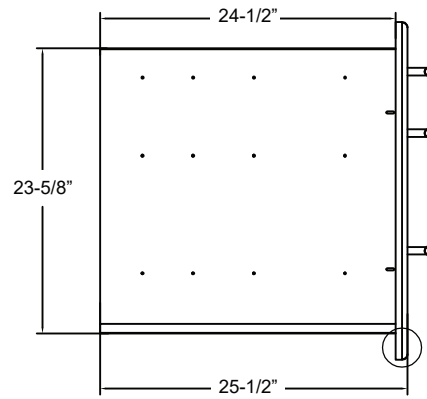

**MODEL:  
XOG20DRAWER3**

**PRO-GRADE LUXURY  
TRIPLE DRAWER**

**20  
INCH**

**Overall Dimensions**

Width	Height	Depth
19 1/4"	28"	25 1/2"

**Cut - Out Dimensions**

Width	Height	Depth
16 13/16"	24"	24 3/4"