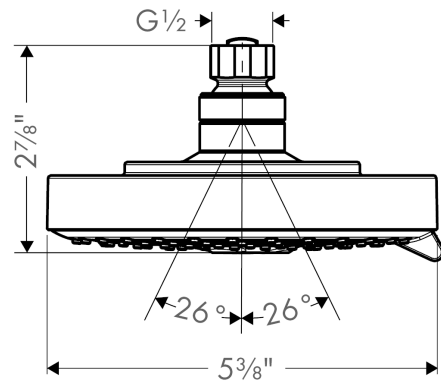

Raindance S
Showerhead 150 3-Jet, 2.5 GPM
 Finishes : **chrome** Part no. : **27495001**

Description

Features

- 86 no-clog spray channels
- Spray modes: RainAir, BalanceAir, Whirl
- Flow: 2.5 GPM (9.5 L/Min)

Item details

List Price \$ 253.00

Technology

Compliance

Product image

Scale drawing

Raindance S
Showerhead 150 3-Jet, 2.5 GPM
Finishes : **chrome** Part no. : **27495001**

Exploded drawing

Year of production: >11/06

Raindance S

Showerhead 150 3-Jet, 2.5 GPM

Finishes : **chrome** Part no. : **27495001**

Spare parts list

Year of production: >11/06

Pos.	Description	Part no.	Price	PU
1	filter packing	96477000	-	1
2	nut	97958000	-	1
3	lever collar	97536000	-	1
4	ball joint	97331000	-	1
5	seal	97606000	-	1