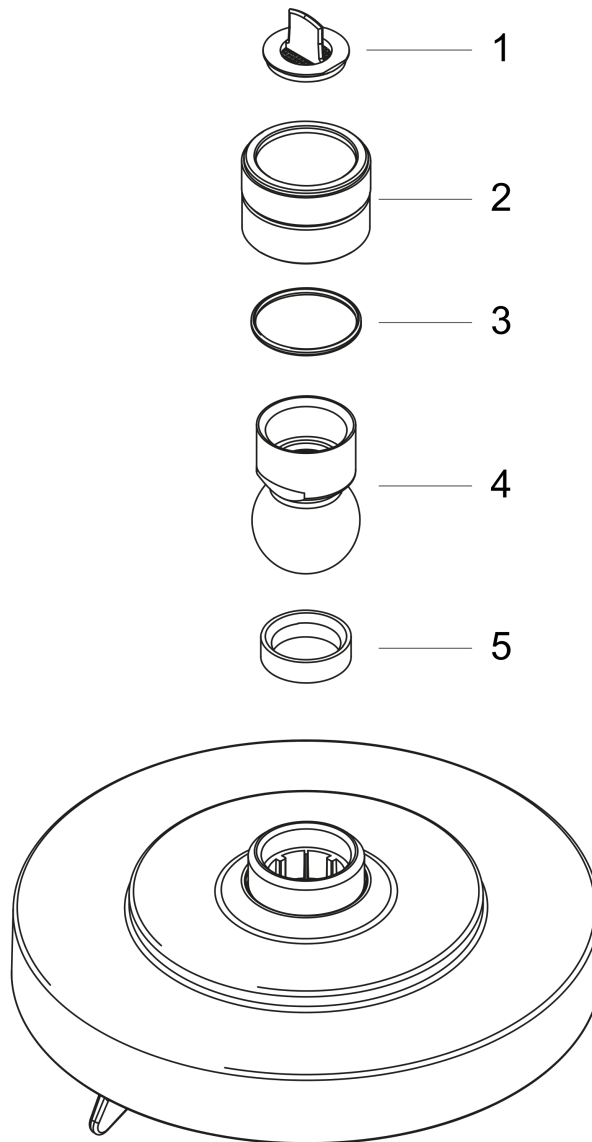

Raindance S
Showerhead 150 3-Jet, 2.5 GPM
 Finishes : **chrome** Part no. : **27495001**

Description

Features

- 86 no-clog spray channels
- Spray modes: RainAir, BalanceAir, Whirl
- Flow: 2.5 GPM (9.5 L/Min)

Item details

List Price \$ 253.00

Technology

Compliance

Product image

Scale drawing

Raindance S
Showerhead 150 3-Jet, 2.5 GPM
Finishes : **chrome** Part no. : **27495001**

Exploded drawing

Year of production: >11/06

Raindance S

Showerhead 150 3-Jet, 2.5 GPM

Finishes : **chrome** Part no. : **27495001**

Spare parts list

Year of production: >11/06

Pos.	Description	Part no.	Price	PU
1	filter packing	96477000	-	1
2	nut	97958000	-	1
3	lever collar	97536000	-	1
4	ball joint	97331000	-	1
5	seal	97606000	-	1