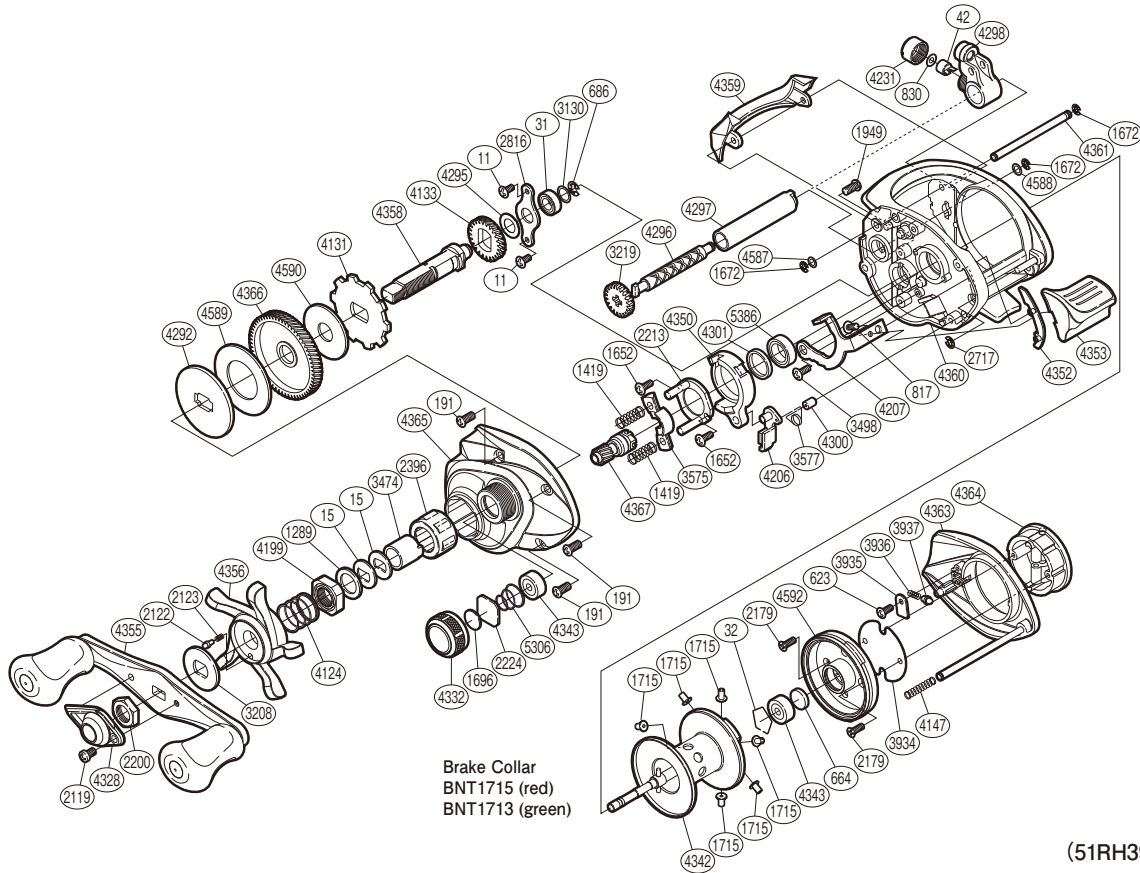

SHIMANO

CURADO

CU-201G7

(51RH39E201U)

#	Part No.	Description	#	Part No.	Description	#	Part No.	Description
11	10MT0	Screw	2816	109T6	Drive Shaft Retainer	4328	10Q5V	Handle Retainer
15	10D60	Drag Spring Washer	3130	10HV5	Washer	4332	10KDX	Cast Control Cap
31	105BL	Ball Bearing	3208	10J22	Star Drag Click Plate	4342	10L7N	Spool Assembly
32	10GEW	Bearing Retainer	3219	10FP4	Idle Gear	4343	105C3	Ball Bearing
42	10FFZ	Line Guide Pawl	3474	10MAY	Roller Clutch Inner Tube	4350	10K15	Clutch Cam
191	10MPT	Screw	3498	10MPC	Screw	4352	1099A	Clutch Bar Guide
623	103C0	Screw	3575	10P99	Yoke	4353	10CGC	Quick-Fire II Clutch Bar
664	1057S	Spacer B	3577	10N1V	Clutch Pawl Spring	4355	10CFC	Handle Assembly
686	105NK	E Lock	3934	108F3	Brake Case Spacer	4356	10AU9	Star Drag
817	10MPW	Screw	3935	10KVL	Brake Spring Retainer	4358	105CW	Drive Shaft
830	10CFX	Spacer	3936	10B51	Click Spring	4359	10QGZ	Level Wind Protector
1289	10J1L	Star Drag Spacer	3937	10B4Z	Click Pin	4360	10JNP	One-Piece Frame
1419	104BM	Yoke Spring	4124	10A70	Star Drag Spring	4361	10QSK	Stabilizer Bar
1652	10LVE	Screw	4131	10D74	Anti-Reverse Ratchet	4363	10D1C	Right Side Plate
1672	105NC	E Lock	4133	10J6Y	Idle Gear	4364	10FX2	Turnkey Dial
1696	10896	Cast Control Spacer	4147	10KNC	Damper Spring	4365	10PX1	Left Side Plate
1715	10CPB	Brake Collar (Red)	4199	10A09	Star Drag Nut	4366	10CRH	Drive Gear
1949	10LSR	Screw	4206	10MQP	Clutch Pawl	4367	10CUB	Pinion Gear
2119	103GX	Screw	4207	10QLJ	Clutch Plate	4587	10KF5	Washer
2122	10BT0	Click Pin	4231	10FJW	Pawl Cap	4588	10FJZ	Washer
2123	10BT2	Click Spring	4292	10D3K	Key Washer	4589	1071S	Drag Washer
2179	10MKV	Screw	4295	10G4U	Washer	4590	10CHY	Drag Washer
2200	10FSN	Handle Nut	4296	104ZM	Worm Shaft	4592	10FXW	Brake Case
2213	10F67	Clutch Cam Retainer	4297	10NFZ	Level Wind Guard	5306	10TMT	Spool Tension Spring
2224	1085F	Spool Tension Spacer	4298	10NYY	Line Guide	5386	10EX6	Ball Bearing
2396	10F5C	Roller Clutch Bearing	4300	10F20	Retractor Spring Collar			
2717	105NB	E Lock	4301	10LT5	Bearing Bushing	1713	10CPD	Brake Collar (Green) (accessory)