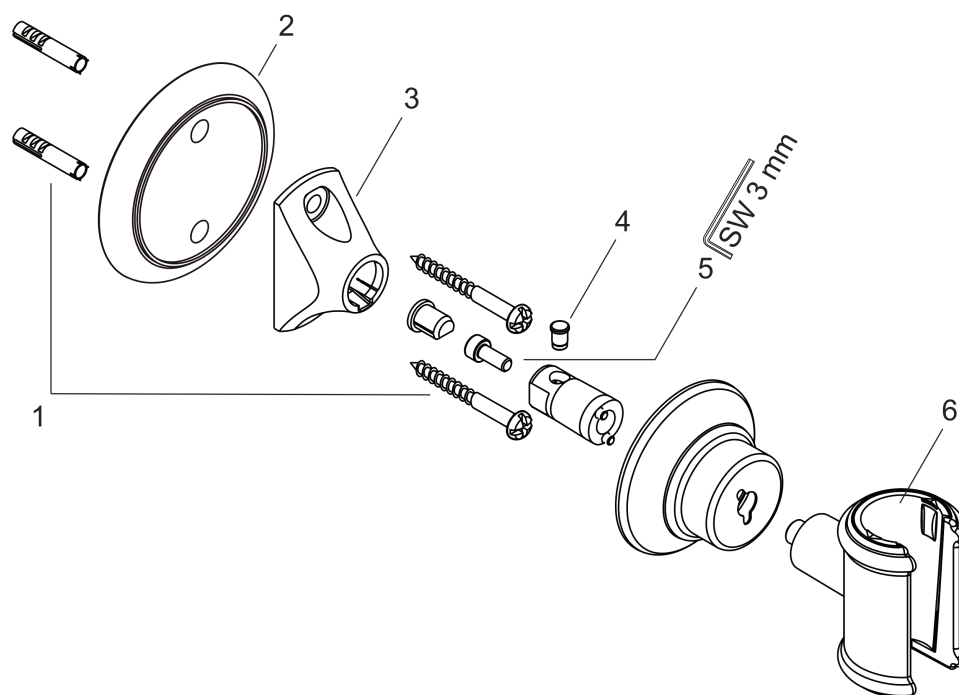

**AXOR Montreux  
Handshower Holder**

Finishes : **brushed nickel**    Part no. : **16325820**

**Description**

**Features**

- Wall-mounted

**Product image**

**Scale drawing**

**AXOR Montreux  
Handshower Holder**

Finishes : **brushed nickel**    Part no. : **16325820**

**Exploded drawing**

Year of production: >04/06

**AXOR Montreux  
Handshower Holder**

Finishes : **brushed nickel**    Part no. : **16325820**

## Spare parts list

Year of production: >04/06

Pos.	Description	Part no.	PC	PU
1	mounting set	96179000	0	1
2	tile-matching-disk	95538820	0	1
3	support element	96341000	0	1
4	pin	97546000	0	1
5	hexagon socket screw M4x10	97661000	0	1
6	guide	98918000	0	1