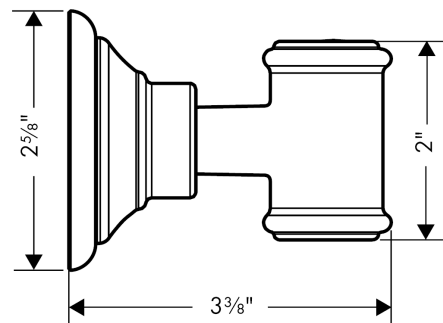

**AXOR Montreux  
Handshower Holder**

Finishes : **brushed nickel**    Part no. : **16325820**

**Description**

**Features**

- Wall-mounted

**Product image**

**Scale drawing**

**AXOR Montreux  
Handshower Holder**

Finishes : **brushed nickel**    Part no. : **16325820**

**Exploded drawing**

Year of production: >04/06

**AXOR Montreux  
Handshower Holder**

Finishes : **brushed nickel**    Part no. : **16325820**

## Spare parts list

Year of production: >04/06

Pos.	Description	Part no.	PC	PU
1	mounting set	96179000	0	1
2	tile-matching-disk	95538820	0	1
3	support element	96341000	0	1
4	pin	97546000	0	1
5	hexagon socket screw M4x10	97661000	0	1
6	guide	98918000	0	1