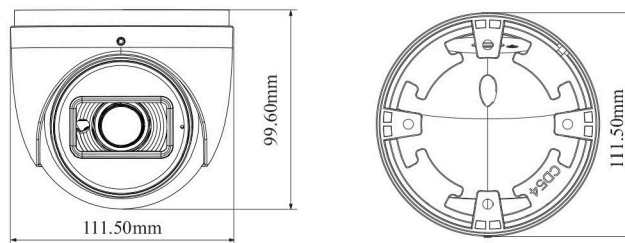

Others

Power Supply	DC12V/PoE
Power Consumption	< 8W
Operating Environment	- 30 °C ~ 60 °C (-22°F~140°F) Humidity: less than 95 % (non-condensing)
Dimensions (mm)	Ø 111.5 × 99.6
Weight (net)	Approx. 0.65KG
Installation	Ceiling mounting; Wall mounting
Certificate	CE, FCC
Environmental Protection	Complies with Directive EU RoHS, WEEE(2012/19/EU), directive 94/62/EC and REACH(EC1907/2006)

DIMENSIONS