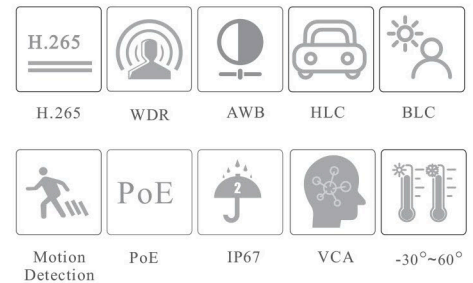

SPECIFICATIONS

Specifications	Model	K-TIP4MPMZW
Camera		
Image Sensor		1 / 3 "CMOS
Image Size		2560×1440
Electronic Shutter		1/2s ~ 1 / 100000s
Iris Type		Fixed Iris
Min. Illumination		0.005 lux @F1.6, AGC ON; 0 lux with IR
Lens		2.8~12mm@ F1.4
Field of View		Horizontal : 94 °~31 °; Vertical: 52 °~17.6°; Diagonal: 112 °~ 35.6 °
Focus		Manual or motorized
Lens Mount		Ø14
Day&Night		ICR
Wide Dynamic Range		120dB
BLC		Yes
HLC		Yes
Defog		No
Digital NR		Yes
Angle Adjustment		Pan: 0°~360°; Tilt:0°~80°;Rotation: 0°~360°
Image		
Video Compression		Main stream: H.265+ / H.265 / H.264+ / H.264 Sub stream: H.265+ / H.265 / H.264+ / H.264 / MJPEG
H.265 Compression Standard		Main Profile@Leve4.1 High Tier
Resolution		4MP (2560 × 1440), 3MP (2304 × 1296), 1080P (1920 × 1080), 720P (1280 × 720), D1, CIF
Main Stream		60Hz: 4MP/3MP/1080P/720P(1~30fps); 50Hz: 4MP/3MP/1080P/720P(1~25fps)
Sub Stream		60Hz: 720P/D1/CIF (1~30fps);50Hz: 720P/D1/CIF (1~25fps);
Bit Rate		64 Kbps ~ 8 Mbps
Bit Rate Type		VBR / CBR
Image Settings		ROI, Saturation, Brightness, Hue, Contrast, Wide Dynamic, Sharpness, NR, etc. adjustable through client software or web browser
ROI		Each ROI to be configured separately
Interfaces		
Network		RJ45
Video Output		No
Audio		1CH audio input; 1CH built-in MIC
Storage		Built-in micro SD card slot, up to 256GB
Reset		Yes
Functions		
Remote Monitoring		Web browser /TVT NVR/NVMS2.X/Mobile APP
Web Browser		IE (plug-in required)/Google Chrome/Edge/Firefox/Safari
Online Connection		Support simultaneous monitoring for up to 3 users; Support multi-stream real time transmission
Network Protocol		UDP, IPv4, IPv6, DHCP, NTP, RTSP, PPPoE, DDNS, SMTP, FTP, 802.1x, SNMP, UPnP, HTTP, HTTPS, QoS
Interface Protocol		ONVIF
Storage		Network remote storage; micro SD card storage
Smart Alarm		Motion detection, SD card full, SD card error
General Function		Watermark, IP address filtering, video mask, heartbeat, illegal login lock
PoE		Yes
IR Distance		30 ~ 50 m
Ingress Protection		IP67