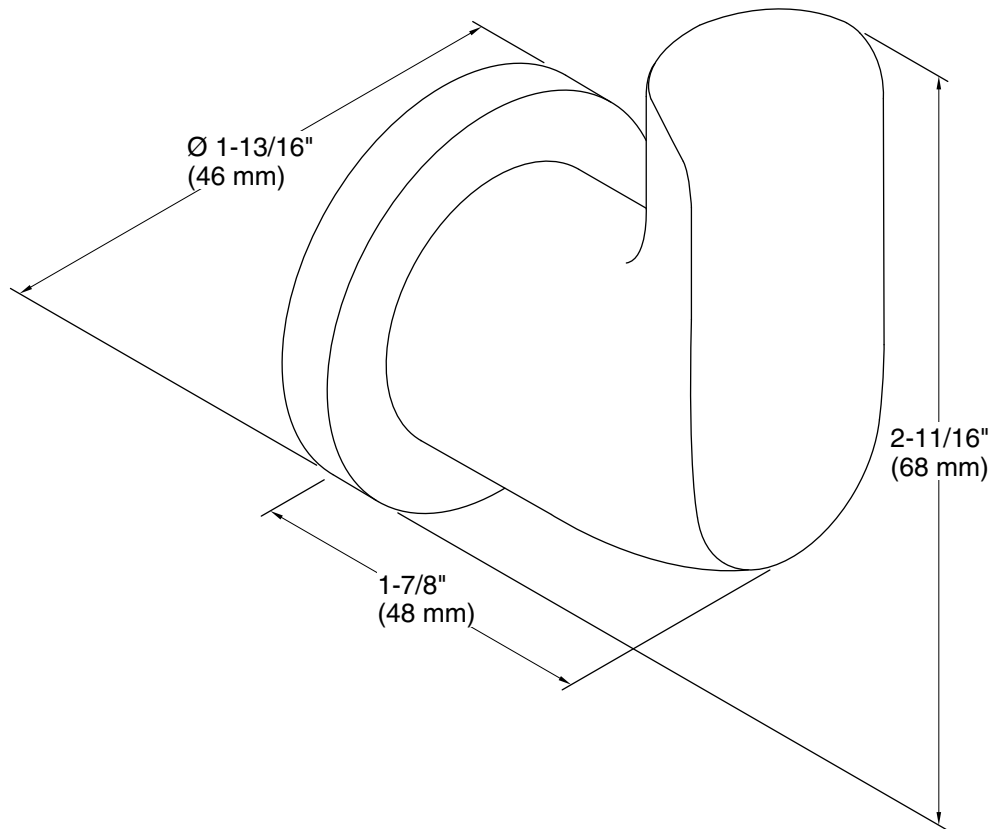

Features

- Robe hook provides convenient hanging storage for robes, towels, and other bath items
- Coordinates with other products in the Avid collection
- Includes installation hardware

Material

- Premium metal construction for durability and reliability
- KOHLER finishes resist corrosion and tarnishing

Technical Information

All product dimensions are nominal.

Material: Zinc

Notes

Install this product according to the installation instructions.

CAUTION: Risk of personal injury. Do not install these products in any area where they are likely to be used inadvertently as a grab bar or support bar. These products are not designed or intended for use as a grab bar or support bar.