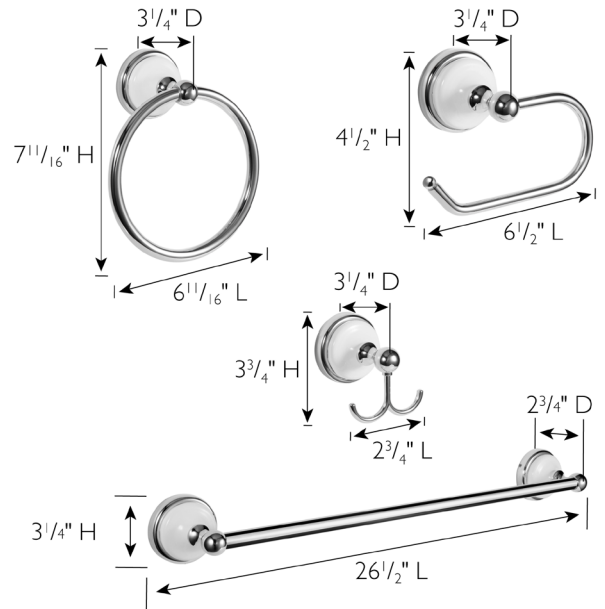

Savannah 4-Piece Bathroom Accessory Kit Polished Chrome and White

SPECIFICATIONS

MATERIAL CONSTRUCTION:	Zinc/Steel
PVD FINISH:	No
ASSEMBLY REQUIRED:	No
TOOLS NEEDED FOR INSTALLATION:	Screwdriver
ASSEMBLED WEIGHT:	2.34 lbs.
SCREWS INCLUDED:	Yes
DRYWALL ANCHORS INCLUDED:	Yes